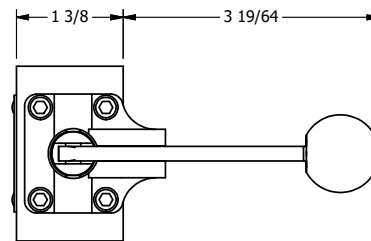

4

3

2

1

B

B

A

A

4

3

2

1

AAA
PRODUCTS
INTERNATIONAL

**AAA PRODUCTS
INTERNATIONAL**
7114 Harry Hines Blvd
Dallas, TX 75235

TITLE: 3/8" SIDE PORT, LEVER, 3 POS,
SPR CLSD CTR FRM A, DTNT C,
CHVY DTY, RED KNOB, 180D LVR

DRAWING NO.:
DIM_HW3HJT

THE INFORMATION CONTAINED WITHIN THIS DOCUMENT IS PROPRIETARY TO AAA PRODUCTS AND MAY NOT BE DISCLOSED WITHOUT PRIOR WRITTEN CONSENT