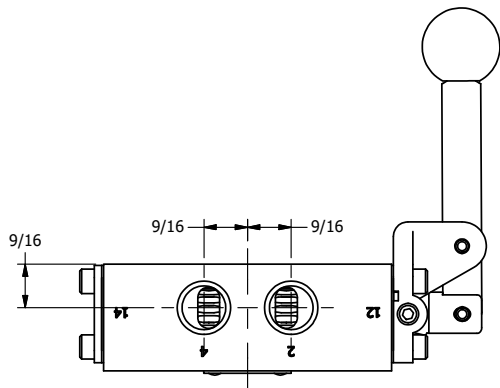

4

3

2

1

B

B

A

A

4

3

2

1

AAA
PRODUCTS
INTERNATIONAL

**AAA PRODUCTS
INTERNATIONAL**
7114 Harry Hines Blvd
Dallas, TX 75235

TITLE: 3/8" SIDE PORT, LEVER, 3 POS,
SPR CLSD CTR FRM A, DTNT C,
CHVY DTY, RED KNOB, 180D LVR

DRAWING NO.:
DIM_HW3HJT

THE INFORMATION CONTAINED WITHIN THIS DOCUMENT IS PROPRIETARY TO AAA PRODUCTS AND MAY NOT BE DISCLOSED WITHOUT PRIOR WRITTEN CONSENT