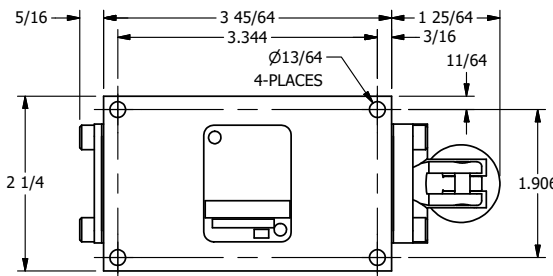

4

3

2

1

B

B

A

A

4

3

2

1

AAA
PRODUCTS
INTERNATIONAL

**AAA PRODUCTS
INTERNATIONAL**
7114 Harry Hines Blvd
Dallas, TX 75235

TITLE: 3/8" SIDE PORT, LEVER, 3 POS,
SPR CLSD CTR FRM A, DTNT C,
CHVY DTY, RED KNOB, 180D LVR

DRAWING NO.:
DIM_HW3HJT

THE INFORMATION CONTAINED WITHIN THIS DOCUMENT IS PROPRIETARY TO AAA PRODUCTS AND MAY NOT BE DISCLOSED WITHOUT PRIOR WRITTEN CONSENT