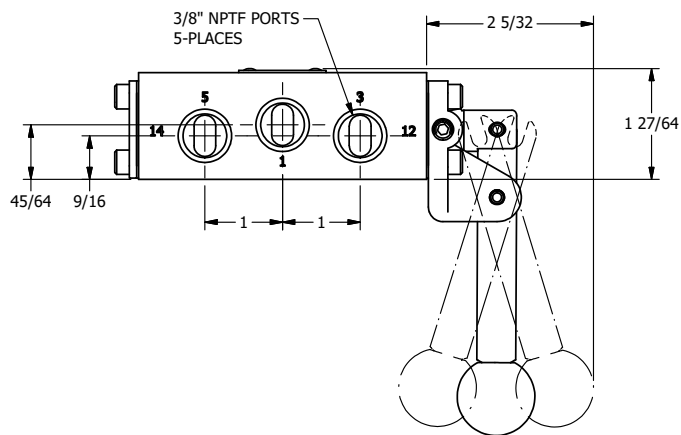

4

3

2

1

B

B

A

A

4

3

2

1

AAA
PRODUCTS
INTERNATIONAL

**AAA PRODUCTS
INTERNATIONAL**
7114 Harry Hines Blvd
Dallas, TX 75235

TITLE: 3/8" SIDE PORT, LEVER, 3 POS,
SPR CLSD CTR FRM A, DTNT C,
CHVY DTY, RED KNOB, 180D LVR

DRAWING NO.:
DIM_HW3HJT

THE INFORMATION CONTAINED WITHIN THIS DOCUMENT IS PROPRIETARY TO AAA PRODUCTS AND MAY NOT BE DISCLOSED WITHOUT PRIOR WRITTEN CONSENT