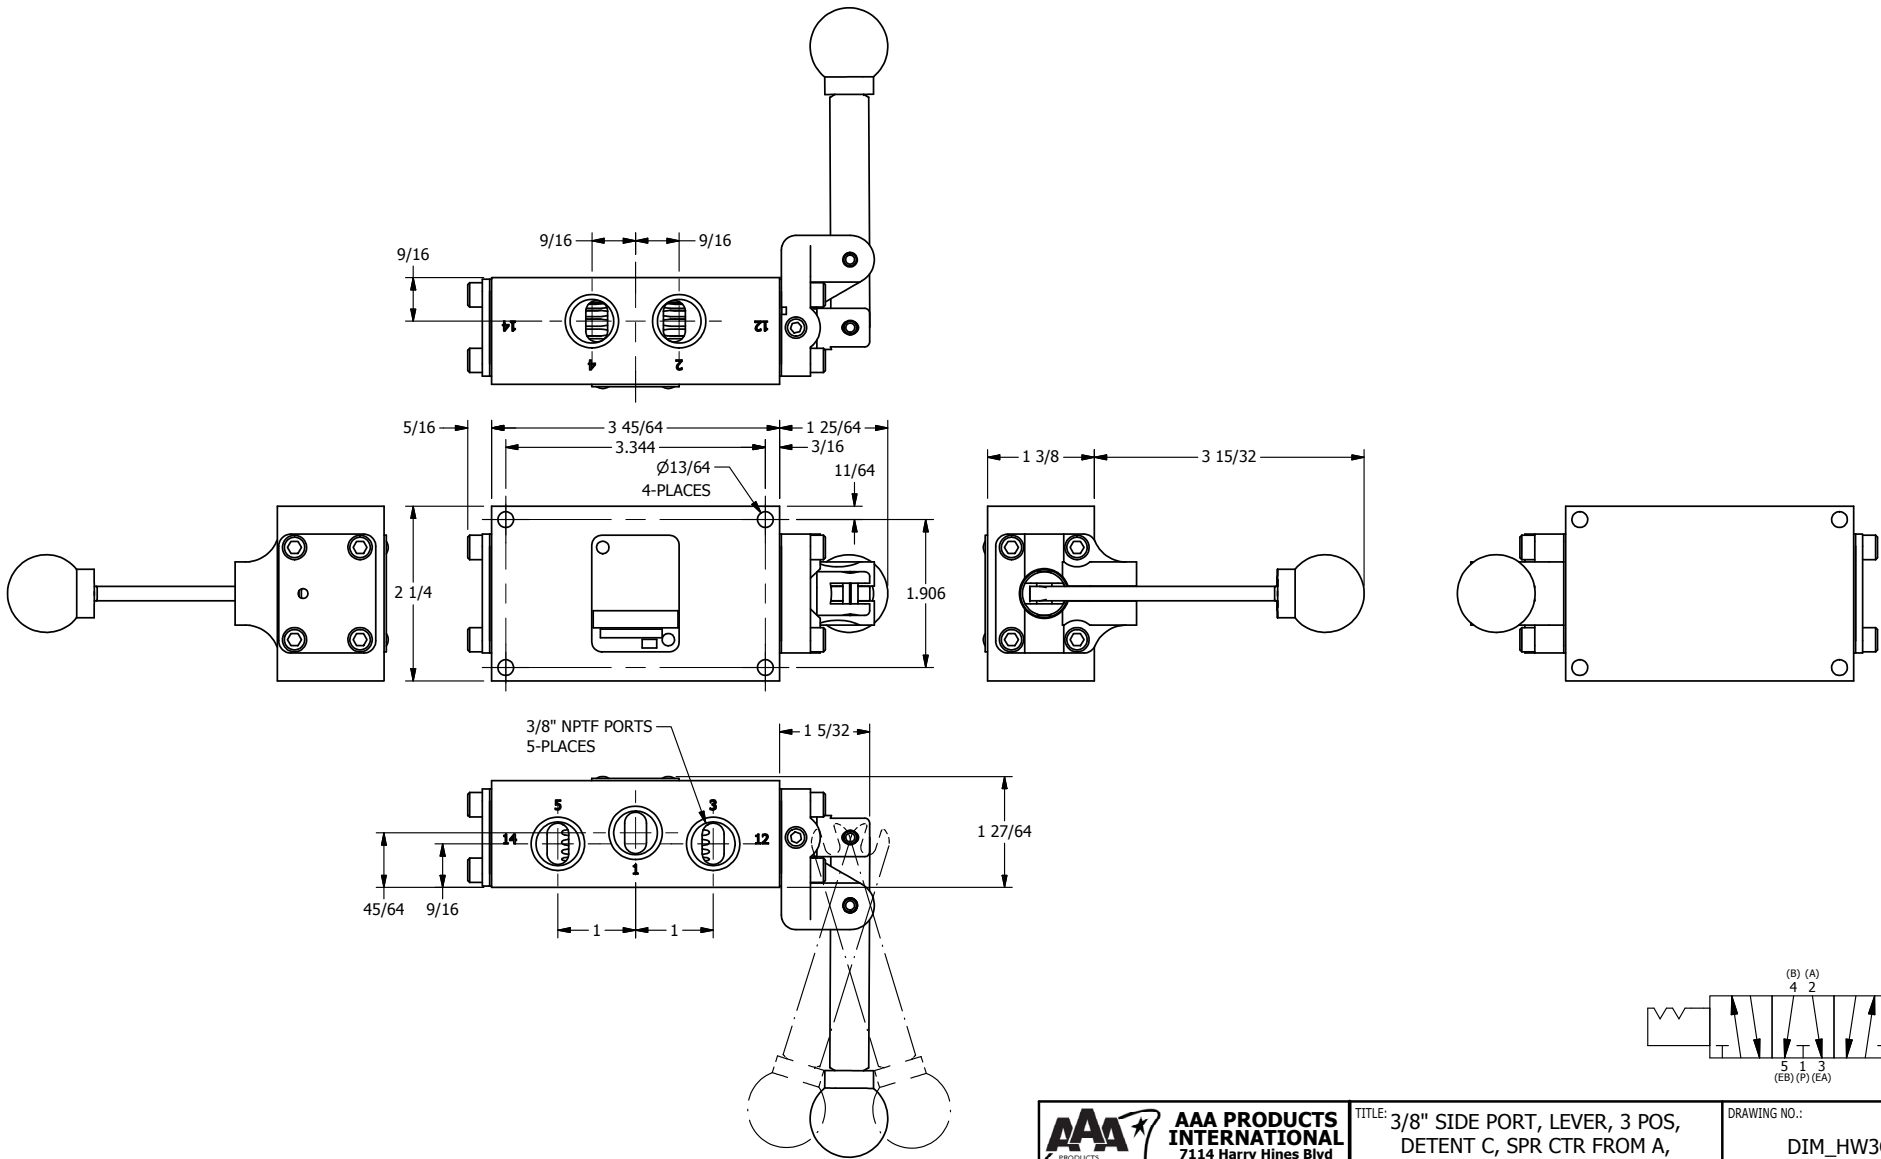

AAA
PRODUCTS
INTERNATIONAL

**AAA PRODUCTS
INTERNATIONAL**
7114 Harry Hines Blvd
Dallas, TX 75235

TITLE: 3/8" SIDE PORT, LEVER, 3 POS,
DETENT C, SPR CTR FROM A,
FLOAT CTR SPL, 180D LEVER

DRAWING NO.:
DIM_HW3GT