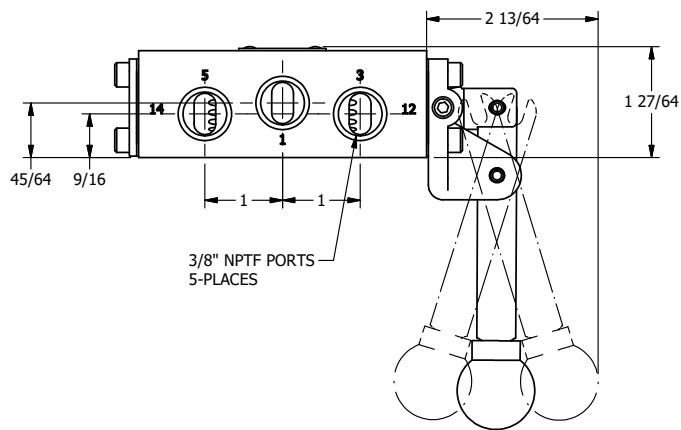

AAA
PRODUCTS
INTERNATIONAL

**AAA PRODUCTS
INTERNATIONAL**
7114 Harry Hines Blvd
Dallas, TX 75235

TITLE: 3/8" SIDE PORT, LEVER, 3 POS,
DTNT C, REGEN SPR CTR FRM A,
HVY DUTY, 180D LVR

DRAWING NO.:
DIM_HW3GHT