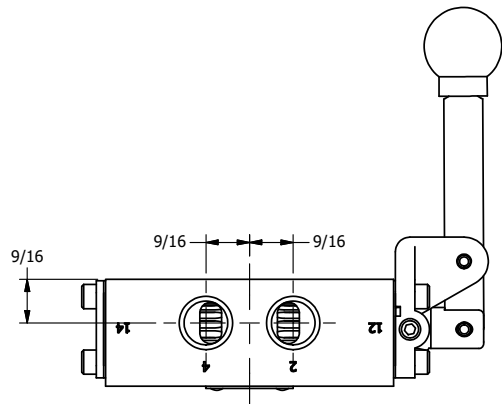

4

3

2

1

B

B

A

A

AAA
PRODUCTS
INTERNATIONAL

**AAA PRODUCTS
INTERNATIONAL**
7114 Harry Hines Blvd
Dallas, TX 75235

TITLE: 3/8" SIDE PORT, LEVER, 3 POS,
DTNT C, REGEN SPR CTR FRM A,
HVY DUTY, 180D LVR

DRAWING NO.:
DIM_HW3GHT

4

3

2

1

THE INFORMATION CONTAINED WITHIN THIS DOCUMENT IS PROPRIETARY TO AAA PRODUCTS AND MAY NOT BE DISCLOSED WITHOUT PRIOR WRITTEN CONSENT