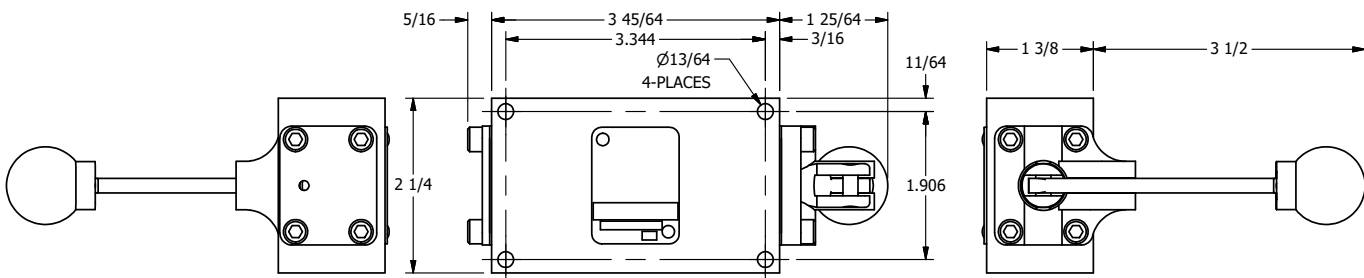

4

3

2

1

B

B

A

A

AAA
PRODUCTS
INTERNATIONAL

**AAA PRODUCTS
INTERNATIONAL**
7114 Harry Hines Blvd
Dallas, TX 75235

TITLE: 3/8" SIDE PORT, LEVER, 3 POS,
DTNT C, REGEN SPR CTR FRM A,
HVY DUTY, 180D LVR

DRAWING NO.:
DIM_HW3GHT

4

3

2

1

THE INFORMATION CONTAINED WITHIN THIS DOCUMENT IS PROPRIETARY TO AAA PRODUCTS AND MAY NOT BE DISCLOSED WITHOUT PRIOR WRITTEN CONSENT