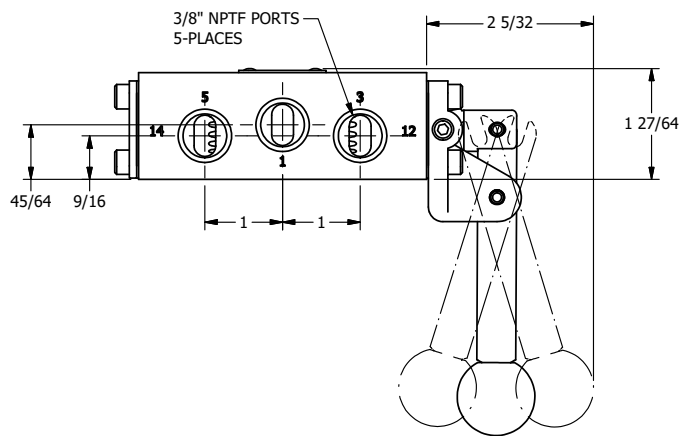

4

3

2

1

B

B

A

A

4

3

2

1

AAA
PRODUCTS
INTERNATIONAL

**AAA PRODUCTS
INTERNATIONAL**
7114 Harry Hines Blvd
Dallas, TX 75235

TITLE: 3/8" SIDE PORT, LEVER, 3 POS,
SPR REGEN CTR FRM A, DTNT C,
CHVY DTY, RED KNOB, 180D LVR

DRAWING NO.:
DIM_HW3GHJT

THE INFORMATION CONTAINED WITHIN THIS DOCUMENT IS PROPRIETARY TO AAA PRODUCTS AND MAY NOT BE DISCLOSED WITHOUT PRIOR WRITTEN CONSENT