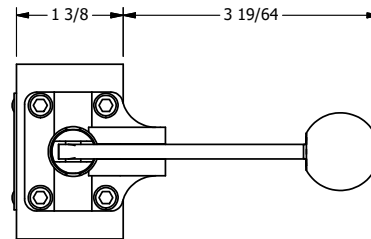

4

3

2

1

B

B

A

A

4

3

2

1

AAA
PRODUCTS
INTERNATIONAL

**AAA PRODUCTS
INTERNATIONAL**
7114 Harry Hines Blvd
Dallas, TX 75235

TITLE: 3/8" SIDE PORT, LEVER, 3 POS,
SPR REGEN CTR FRM A, DTNT C,
CHVY DTY, RED KNOB, 180D LVR

DRAWING NO.:
DIM_HW3GHJT

THE INFORMATION CONTAINED WITHIN THIS DOCUMENT IS PROPRIETARY TO AAA PRODUCTS AND MAY NOT BE DISCLOSED WITHOUT PRIOR WRITTEN CONSENT