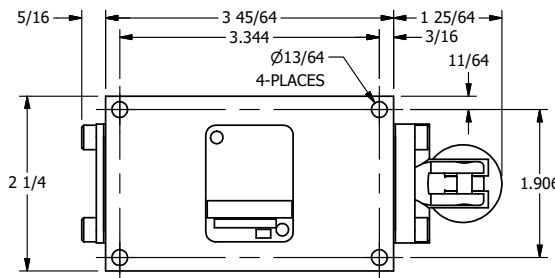

4

3

2

1

B

B

A

A

4

3

2

1

AAA
PRODUCTS
INTERNATIONAL

**AAA PRODUCTS
INTERNATIONAL**
7114 Harry Hines Blvd
Dallas, TX 75235

TITLE: 3/8" SIDE PORT, LEVER, 3 POS,
SPR REGEN CTR FRM A, DTNT C,
CHVY DTY, RED KNOB, 180D LVR

DRAWING NO.:
DIM_HW3GHJT

THE INFORMATION CONTAINED WITHIN THIS DOCUMENT IS PROPRIETARY TO AAA PRODUCTS AND MAY NOT BE DISCLOSED WITHOUT PRIOR WRITTEN CONSENT