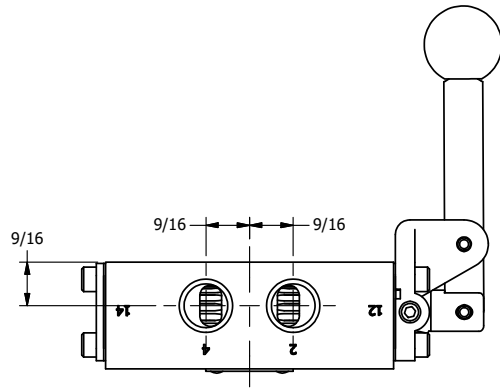

4

3

2

1

B

B

A

A

4

3

2

1

AAA
PRODUCTS
INTERNATIONAL

**AAA PRODUCTS
INTERNATIONAL**
7114 Harry Hines Blvd
Dallas, TX 75235

TITLE: 3/8" SIDE PORT, LEVER, 3 POS,
SPR REGEN CTR FRM A, DTNT C,
CHVY DTY, RED KNOB, 180D LVR

DRAWING NO.:
DIM_HW3GHJT

THE INFORMATION CONTAINED WITHIN THIS DOCUMENT IS PROPRIETARY TO AAA PRODUCTS AND MAY NOT BE DISCLOSED WITHOUT PRIOR WRITTEN CONSENT