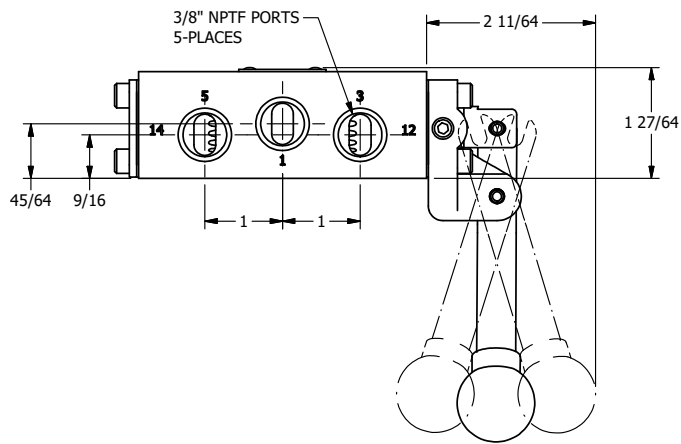

**AAA**  
PRODUCTS  
INTERNATIONAL

**AAA PRODUCTS  
INTERNATIONAL**  
7114 Harry Hines Blvd  
Dallas, TX 75235

TITLE: 3/8" SIDE PORT, LEVER, 3 POS,  
DTNT C, REGEN SPR CTR FRM A,  
BNT LVR RGHT, 180D LVR