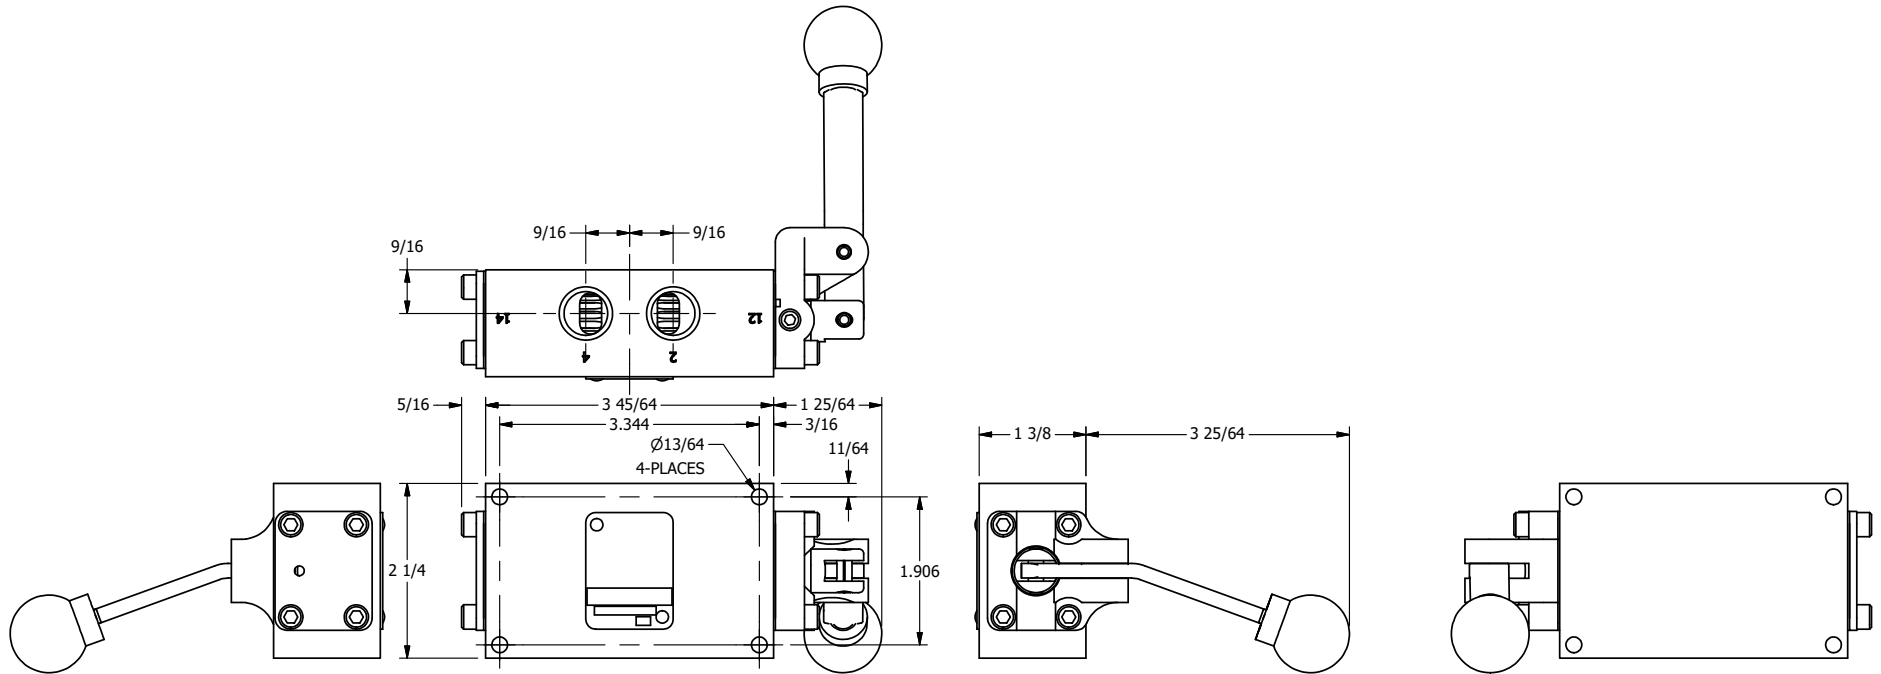

4

3

2

1

B

B

A

A

AAA
PRODUCTS
INTERNATIONAL

**AAA PRODUCTS
INTERNATIONAL**
7114 Harry Hines Blvd
Dallas, TX 75235

TITLE: 3/8" SIDE PORT, LEVER, 3 POS,
DTNT C, REGEN SPR CTR FRM A,
BNT LVR RGHT, 180D LVR

DRAWING NO.:
DIM_HW3GBRT

4

3

2

1

THE INFORMATION CONTAINED WITHIN THIS DOCUMENT IS PROPRIETARY TO AAA PRODUCTS AND MAY NOT BE DISCLOSED WITHOUT PRIOR WRITTEN CONSENT