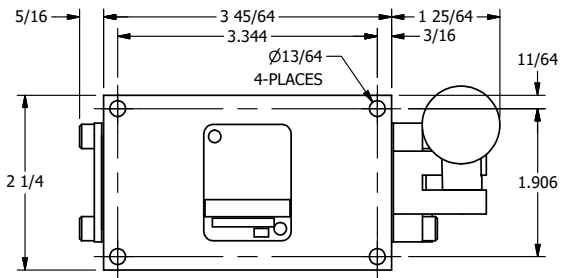

4

3

2

1

**AAA**  
PRODUCTS  
INTERNATIONAL

**AAA PRODUCTS  
INTERNATIONAL**  
7114 Harry Hines Blvd  
Dallas, TX 75235

TITLE: 3/8" SIDE PORT, LEVER, 3 POS,  
DTNT C, REGEN SPR CTR FRM A,  
BNT LVR RIGHT, RED KNOB

DRAWING NO.:  
DIM\_HW3GBRJ

THE INFORMATION CONTAINED WITHIN THIS DOCUMENT IS PROPRIETARY TO AAA PRODUCTS AND MAY NOT BE DISCLOSED WITHOUT PRIOR WRITTEN CONSENT

4

3

2

1

B

B