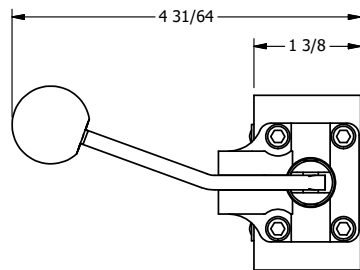

4

3

2

1

**AAA**  
PRODUCTS  
INTERNATIONAL

**AAA PRODUCTS  
INTERNATIONAL**  
7114 Harry Hines Blvd  
Dallas, TX 75235

TITLE: 3/8" SIDE PORT, LEVER, 3 POS,  
DTNT C, REGEN SPR CTR FRM A,  
BNT LVR RIGHT, RED KNOB

DRAWING NO.:  
DIM\_HW3GBRJ

THE INFORMATION CONTAINED WITHIN THIS DOCUMENT IS PROPRIETARY TO AAA PRODUCTS AND MAY NOT BE DISCLOSED WITHOUT PRIOR WRITTEN CONSENT

4

3

2

1

B

B