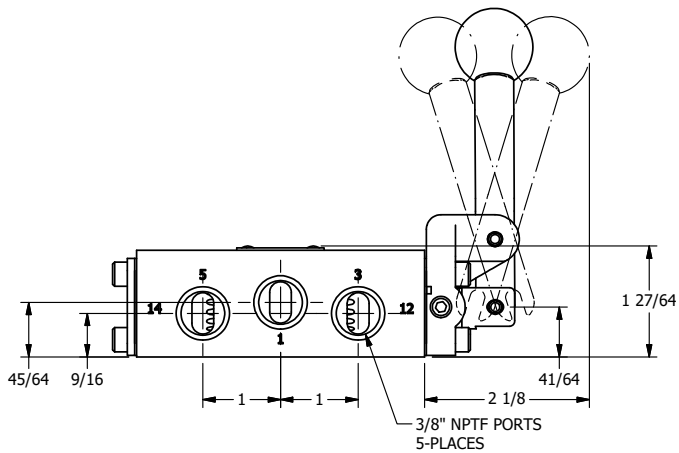

4

3

2

1

**AAA**  
PRODUCTS  
INTERNATIONAL

**AAA PRODUCTS  
INTERNATIONAL**  
7114 Harry Hines Blvd  
Dallas, TX 75235

TITLE: 3/8" SIDE PORT, LEVER, 3 POS,  
DTNT C, REGEN SPR CTR FRM A,  
BNT LVR RIGHT, RED KNOB

DRAWING NO.:  
DIM\_HW3GBRJ

THE INFORMATION CONTAINED WITHIN THIS DOCUMENT IS PROPRIETARY TO AAA PRODUCTS AND MAY NOT BE DISCLOSED WITHOUT PRIOR WRITTEN CONSENT

4

3

2

1

B

B