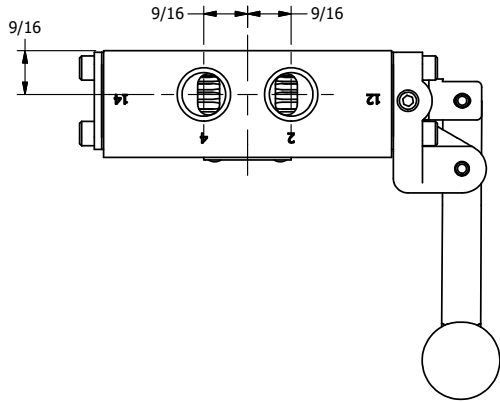

4

3

2

1

**AAA**  
PRODUCTS  
INTERNATIONAL

**AAA PRODUCTS  
INTERNATIONAL**  
7114 Harry Hines Blvd  
Dallas, TX 75235

TITLE: 3/8" SIDE PORT, LEVER, 3 POS,  
DTNT C, REGEN SPR CTR FRM A,  
BNT LVR RIGHT, RED KNOB

DRAWING NO.:  
DIM\_HW3GBRJ

THE INFORMATION CONTAINED WITHIN THIS DOCUMENT IS PROPRIETARY TO AAA PRODUCTS AND MAY NOT BE DISCLOSED WITHOUT PRIOR WRITTEN CONSENT

4

3

2

1

B

B