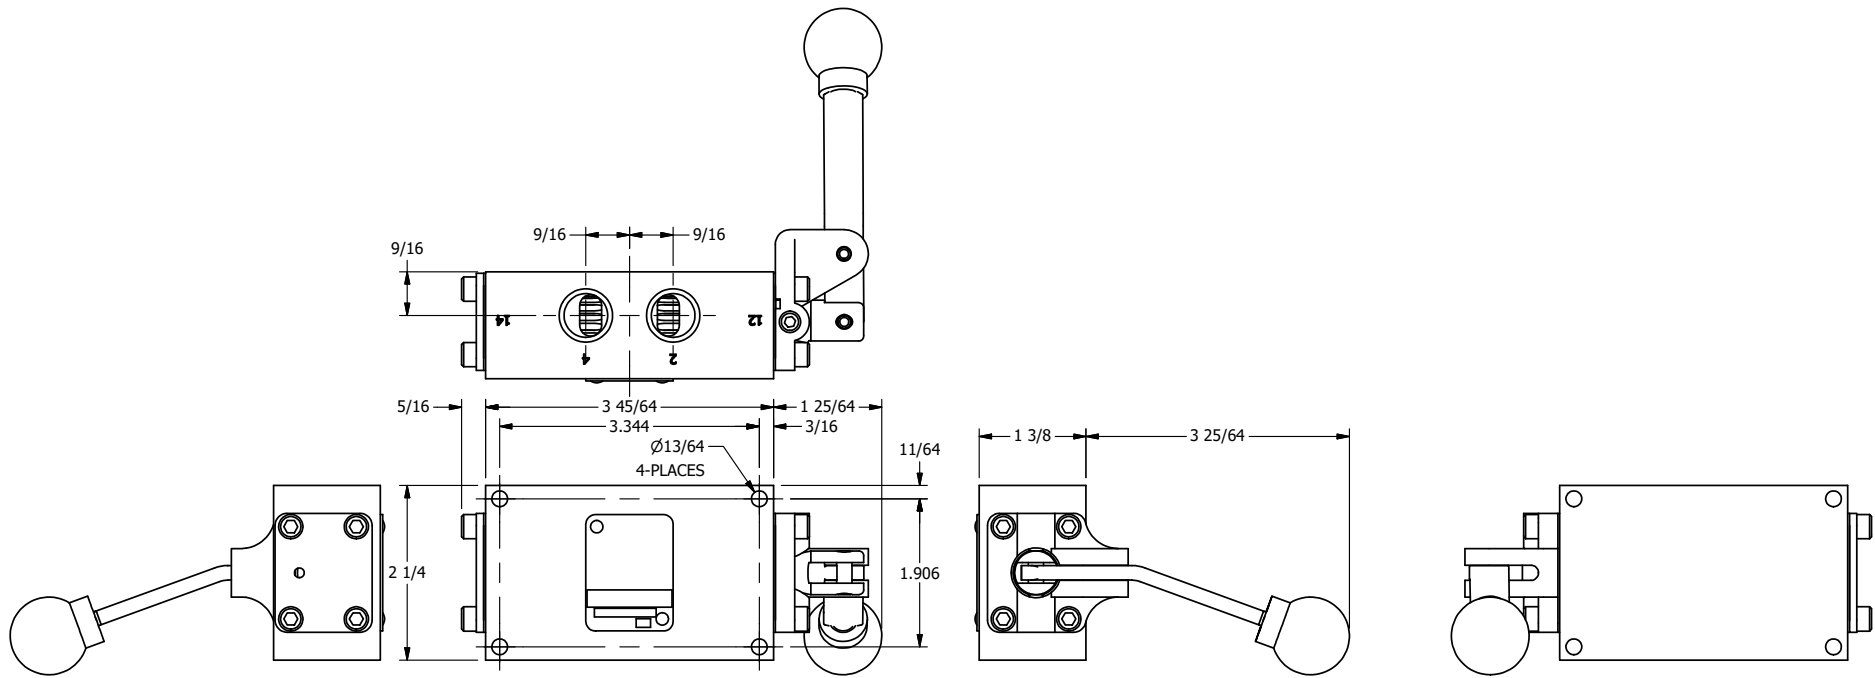

4

3

2

1

B

B

A

A

AAA
PRODUCTS
INTERNATIONAL

**AAA PRODUCTS
INTERNATIONAL**
7114 Harry Hines Blvd
Dallas, TX 75235

TITLE: 3/8" SIDE PORT, LEVER, 3 POS,
DTNT C, REGEN SPR CTR FRM A,
BNT LVR RGT, HVY DUTY, 180D LVR

DRAWING NO.:
DIM_HW3GBRHT

4

3

2

1

THE INFORMATION CONTAINED WITHIN THIS DOCUMENT IS PROPRIETARY TO AAA PRODUCTS AND MAY NOT BE DISCLOSED WITHOUT PRIOR WRITTEN CONSENT