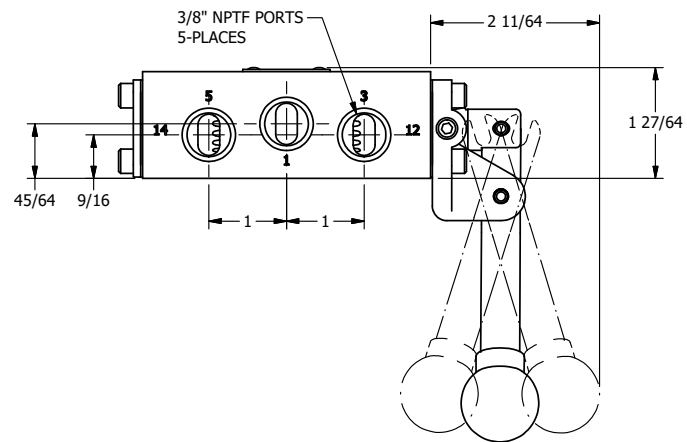

**AAA**  
PRODUCTS  
INTERNATIONAL

**AAA PRODUCTS  
INTERNATIONAL**  
7114 Harry Hines Blvd  
Dallas, TX 75235

TITLE: 3/8" SIDE PORT, LEVER, 3 POS,  
DTNT C, REGEN SPR CTR FRM A,  
BNT LVR RGT, HVY DUTY, 180D LVR

DRAWING NO.:  
DIM\_HW3GBRHT

4

3

2

1

THE INFORMATION CONTAINED WITHIN THIS DOCUMENT IS PROPRIETARY TO AAA PRODUCTS AND MAY NOT BE DISCLOSED WITHOUT PRIOR WRITTEN CONSENT