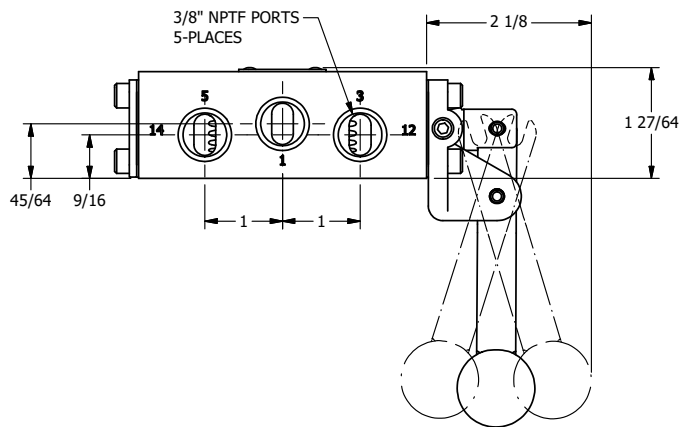

**AAA**  
PRODUCTS  
INTERNATIONAL

**AAA PRODUCTS  
INTERNATIONAL**  
7114 Harry Hines Blvd  
Dallas, TX 75235

TITLE: 3/8" SIDE PORT, LEVER, 3 POS,  
SPR REGEN CTR FRM A, DTNT C,  
BNT LVR RT, HVY DTY, RD KNB, 180D