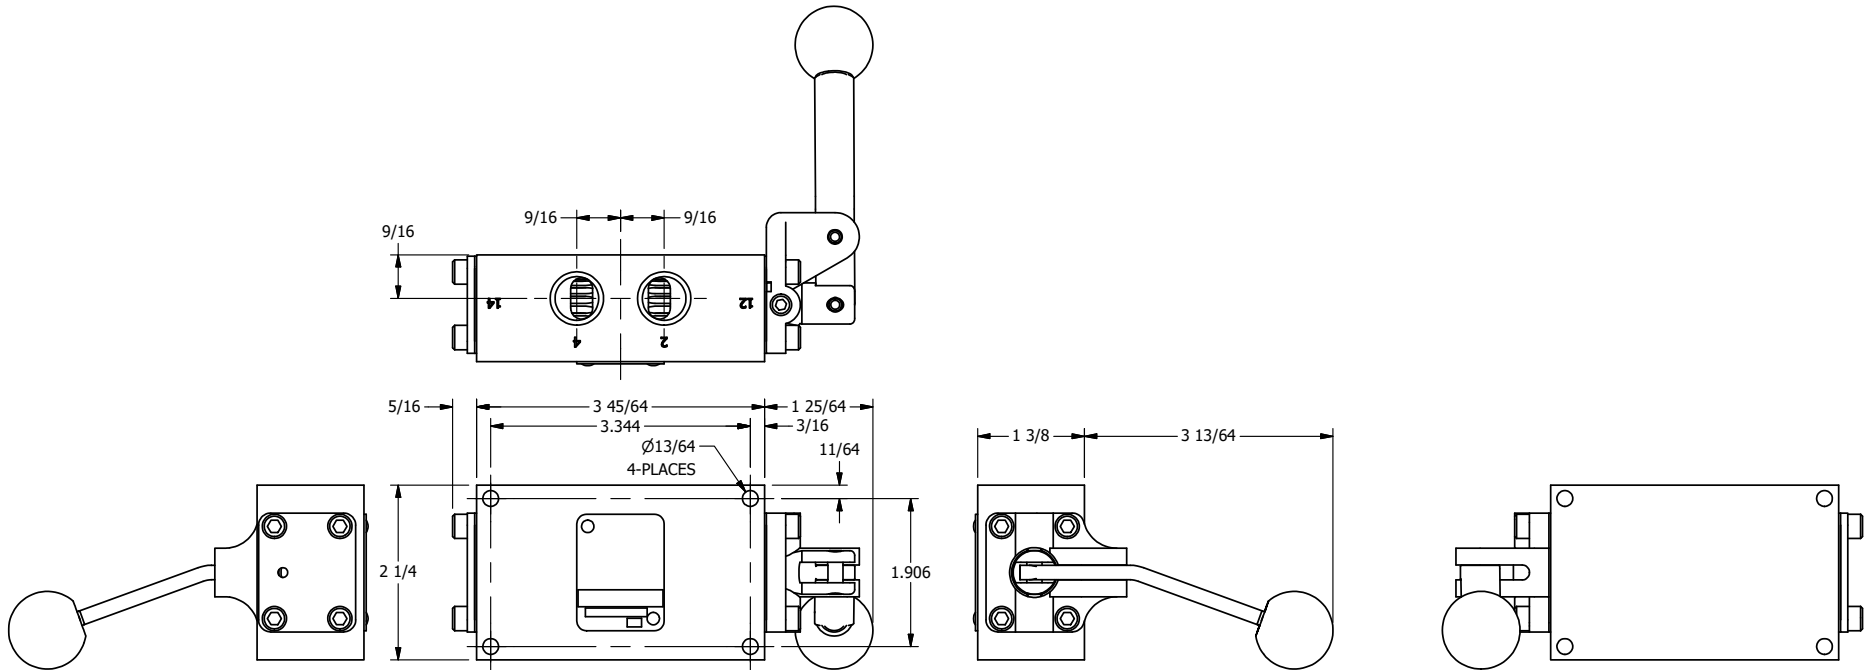

4

3

2

1

B

B

A

A

AAA
PRODUCTS
INTERNATIONAL

**AAA PRODUCTS
INTERNATIONAL**
7114 Harry Hines Blvd
Dallas, TX 75235

TITLE: 3/8" SIDE PORT, LEVER, 3 POS,
SPR REGEN CTR FRM A, DTNT C,
BNT LVR RT, HVY DTY, RD KNB, 180D

DRAWING NO.:
DIM_HW3GBRHJT

4

3

2

1

THE INFORMATION CONTAINED WITHIN THIS DOCUMENT IS PROPRIETARY TO AAA PRODUCTS AND MAY NOT BE DISCLOSED WITHOUT PRIOR WRITTEN CONSENT