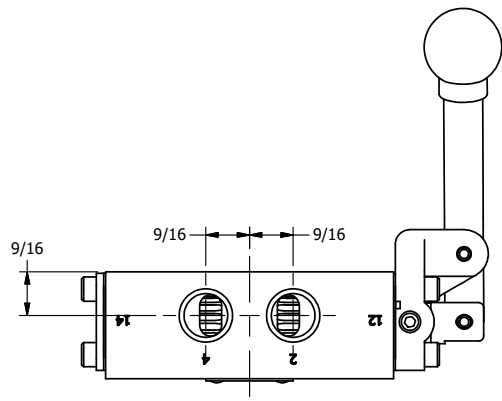

4

3

2

1

B

B

A

A

4

3

2

1

AAA
PRODUCTS
INTERNATIONAL

**AAA PRODUCTS
INTERNATIONAL**
7114 Harry Hines Blvd
Dallas, TX 75235

TITLE: 3/8" SIDE PORT, LEVER, 3 POS,
DTNT C, REGEN SPR CTR FRM A,
BNT LVR LFT, 180D LVR

DRAWING NO.:
DIM_HW3GBLT

THE INFORMATION CONTAINED WITHIN THIS DOCUMENT IS PROPRIETARY TO AAA PRODUCTS AND MAY NOT BE DISCLOSED WITHOUT PRIOR WRITTEN CONSENT