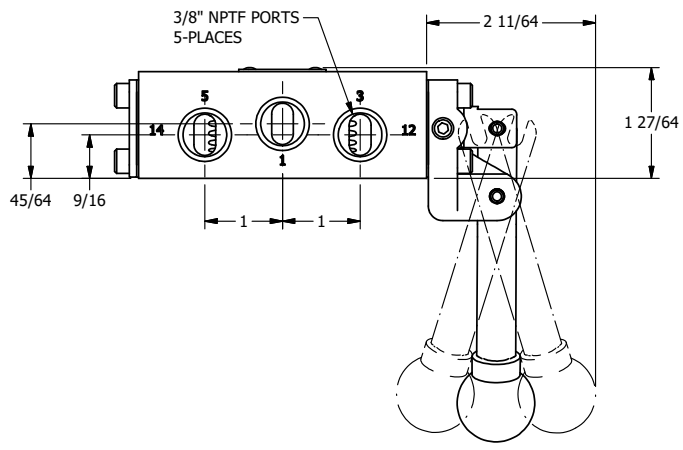

4

3

2

1

B

B

A

A

4

3

2

1

AAA
PRODUCTS
INTERNATIONAL

**AAA PRODUCTS
INTERNATIONAL**
7114 Harry Hines Blvd
Dallas, TX 75235

TITLE: 3/8" SIDE PORT, LEVER, 3 POS,
DTNT C, REGEN SPR CTR FRM A,
BNT LVR LFT, 180D LVR

DRAWING NO.:
DIM_HW3GBLT

THE INFORMATION CONTAINED WITHIN THIS DOCUMENT IS PROPRIETARY TO AAA PRODUCTS AND MAY NOT BE DISCLOSED WITHOUT PRIOR WRITTEN CONSENT