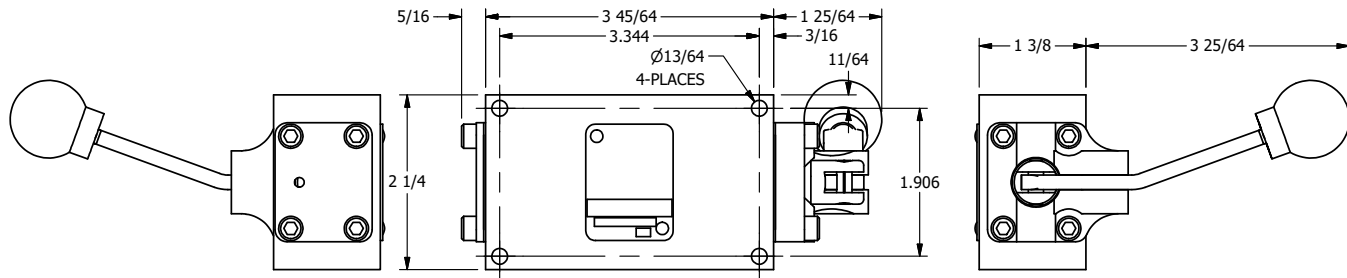

4

3

2

1

B

B

A

A

4

3

2

1

AAA
PRODUCTS
INTERNATIONAL

**AAA PRODUCTS
INTERNATIONAL**
7114 Harry Hines Blvd
Dallas, TX 75235

TITLE: 3/8" SIDE PORT, LEVER, 3 POS,
DTNT C, REGEN SPR CTR FRM A,
BNT LVR LFT, 180D LVR

DRAWING NO.:
DIM_HW3GBLT

THE INFORMATION CONTAINED WITHIN THIS DOCUMENT IS PROPRIETARY TO AAA PRODUCTS AND MAY NOT BE DISCLOSED WITHOUT PRIOR WRITTEN CONSENT