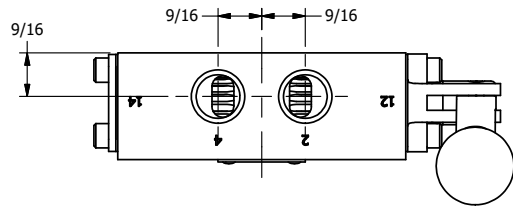

4

3

2

1

AAA
PRODUCTS
INTERNATIONAL

**AAA PRODUCTS
INTERNATIONAL**
7114 Harry Hines Blvd
Dallas, TX 75235

TITLE: 3/8" SIDE PORT, LEVER, 3 POS,
DTNT C, REGEN SPR CTR FRM A,
BNT LVR LFT, 90D LVR

DRAWING NO.:
DIM_HW3GBLR