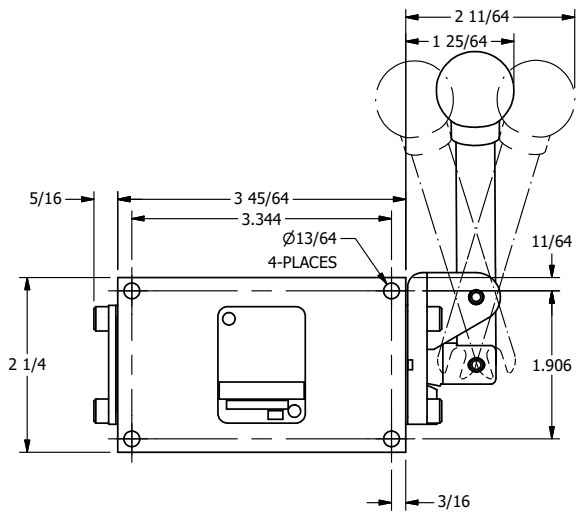

4

3

2

1

AAA
PRODUCTS
INTERNATIONAL

**AAA PRODUCTS
INTERNATIONAL**
7114 Harry Hines Blvd
Dallas, TX 75235

TITLE: 3/8" SIDE PORT, LEVER, 3 POS,
DTNT C, REGEN SPR CTR FRM A,
BNT LVR LFT, 90D LVR

DRAWING NO.:
DIM_HW3GBLR