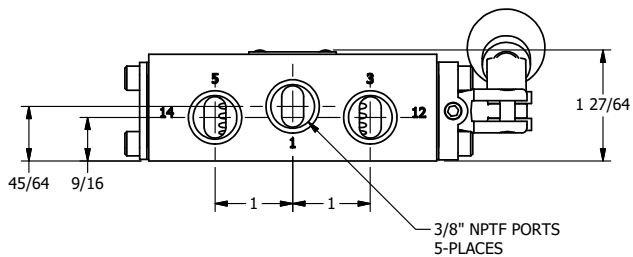

4

3

2

1

AAA
PRODUCTS
INTERNATIONAL

**AAA PRODUCTS
INTERNATIONAL**
7114 Harry Hines Blvd
Dallas, TX 75235

TITLE: 3/8" SIDE PORT, LEVER, 3 POS,
DTNT C, REGEN SPR CTR FRM A,
BNT LVR LFT, 90D LVR

DRAWING NO.:
DIM_HW3GBLR