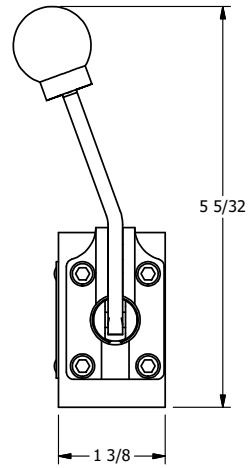

4

3

2

1

AAA
PRODUCTS
INTERNATIONAL

**AAA PRODUCTS
INTERNATIONAL**
7114 Harry Hines Blvd
Dallas, TX 75235

TITLE: 3/8" SIDE PORT, LEVER, 3 POS,
DTNT C, REGEN SPR CTR FRM A,
BNT LVR LFT, 90D LVR

DRAWING NO.:
DIM_HW3GBLR