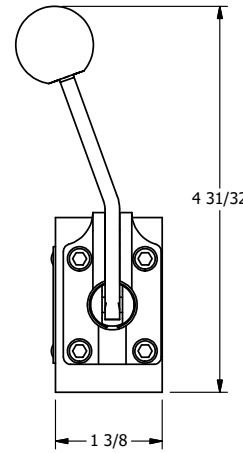

4

3

2

1

AAA
PRODUCTS
INTERNATIONAL

**AAA PRODUCTS
INTERNATIONAL**
7114 Harry Hines Blvd
Dallas, TX 75235

TITLE: 3/8" SIDE PORT, LEVER, 3 POS,
DTNT C, REGEN SPR CTR FRM A,
BNT LVR LFT, RED KNOB, 90D LVR

DRAWING NO.:
DIM_HW3GBLJR