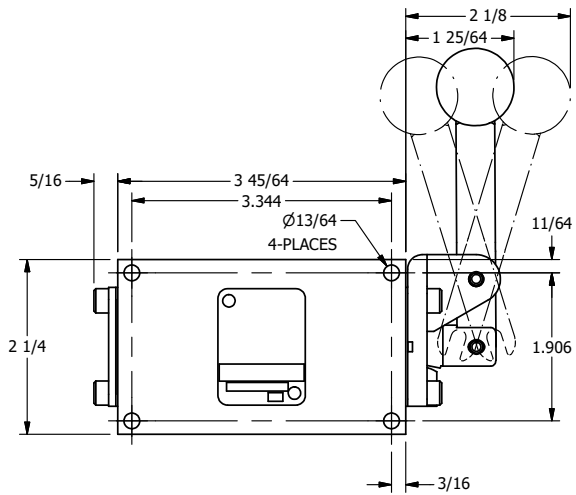

4

3

2

1

AAA
PRODUCTS
INTERNATIONAL

**AAA PRODUCTS
INTERNATIONAL**
7114 Harry Hines Blvd
Dallas, TX 75235

TITLE: 3/8" SIDE PORT, LEVER, 3 POS,
DTNT C, REGEN SPR CTR FRM A,
BNT LVR LFT, RED KNOB, 90D LVR

DRAWING NO.:
DIM_HW3GBLJR