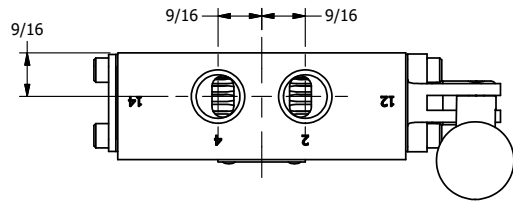

4

3

2

1

AAA
PRODUCTS
INTERNATIONAL

**AAA PRODUCTS
INTERNATIONAL**
7114 Harry Hines Blvd
Dallas, TX 75235

TITLE: 3/8" SIDE PORT, LEVER, 3 POS,
DTNT C, REGEN SPR CTR FRM A,
BNT LVR LFT, RED KNOB, 90D LVR

DRAWING NO.:
DIM_HW3GBLJR