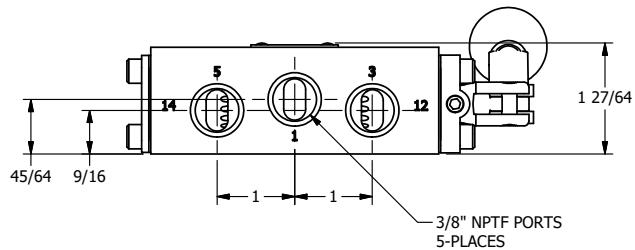

4

3

2

1

AAA
PRODUCTS
INTERNATIONAL

**AAA PRODUCTS
INTERNATIONAL**
7114 Harry Hines Blvd
Dallas, TX 75235

TITLE: 3/8" SIDE PORT, LEVER, 3 POS,
DTNT C, REGEN SPR CTR FRM A,
BNT LVR LFT, RED KNOB, 90D LVR

DRAWING NO.:
DIM_HW3GBLJR