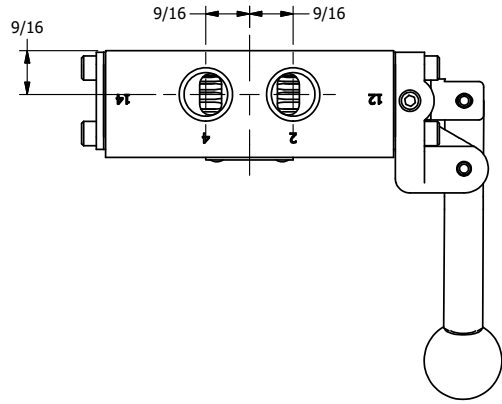

4

3

2

1

AAA
PRODUCTS
INTERNATIONAL

AAA PRODUCTS INTERNATIONAL
7114 Harry Hines Blvd
Dallas, TX 75235

TITLE: 3/8" SIDE PORT, LEVER, 3 POS,
DTNT C, REGEN SPR CTR FRM A,
BNT LVR LFT, RED KNOB

DRAWING NO.:
DIM_HW3GBLJ