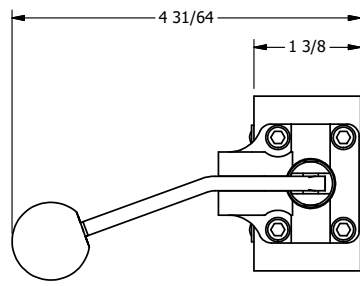

4

3

2

1

AAA
PRODUCTS
INTERNATIONAL

AAA PRODUCTS INTERNATIONAL
7114 Harry Hines Blvd
Dallas, TX 75235

TITLE: 3/8" SIDE PORT, LEVER, 3 POS,
DTNT C, REGEN SPR CTR FRM A,
BNT LVR LFT, RED KNOB

DRAWING NO.:
DIM_HW3GBLJ