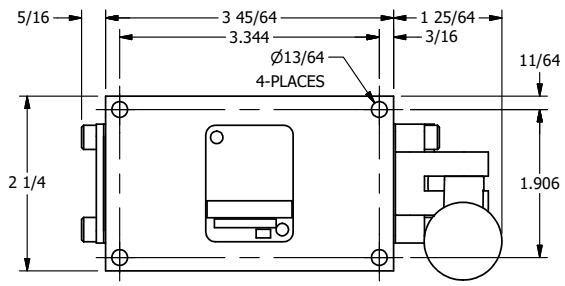

4

3

2

1

AAA
PRODUCTS
INTERNATIONAL

AAA PRODUCTS INTERNATIONAL
7114 Harry Hines Blvd
Dallas, TX 75235

TITLE: 3/8" SIDE PORT, LEVER, 3 POS,
DTNT C, REGEN SPR CTR FRM A,
BNT LVR LFT, RED KNOB

DRAWING NO.:
DIM_HW3GBLJ