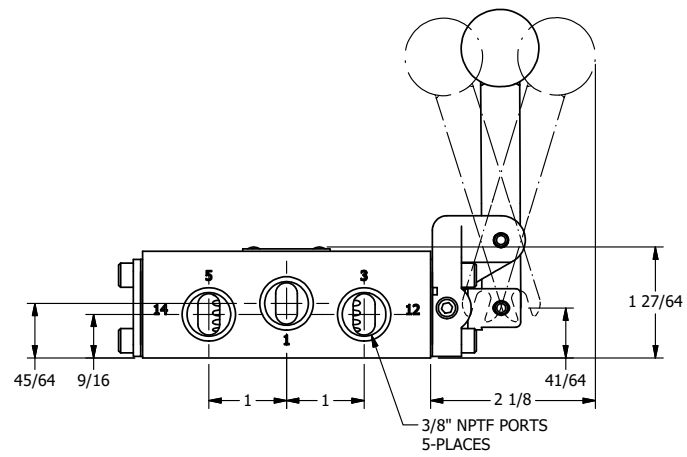

4

3

2

1

AAA
PRODUCTS
INTERNATIONAL

AAA PRODUCTS INTERNATIONAL
7114 Harry Hines Blvd
Dallas, TX 75235

TITLE: 3/8" SIDE PORT, LEVER, 3 POS,
DTNT C, REGEN SPR CTR FRM A,
BNT LVR LFT, RED KNOB

DRAWING NO.:
DIM_HW3GBLJ