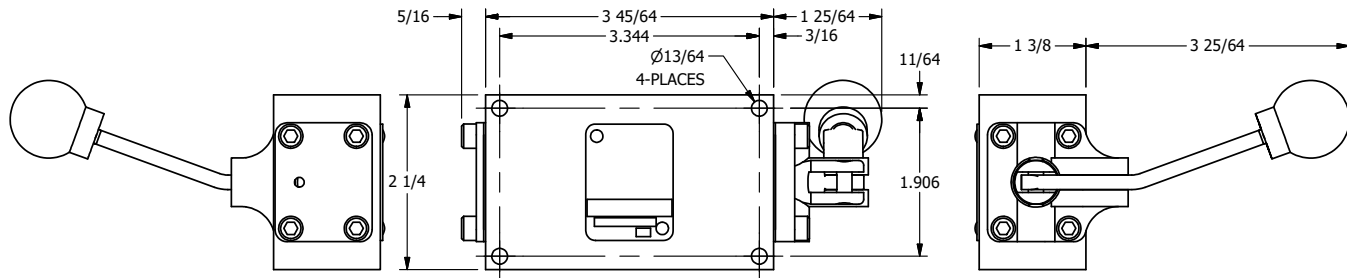

4

3

2

1

B

B

A

A

4

3

2

1

AAA
PRODUCTS
INTERNATIONAL

**AAA PRODUCTS
INTERNATIONAL**
7114 Harry Hines Blvd
Dallas, TX 75235

TITLE: 3/8" SIDE PORT, LEVER, 3 POS,
DTNT C, REGEN SPR CTR FRM A,
BNT LVR LFT, HVY DUTY, 180D LVR

DRAWING NO.:
DIM_HW3GBLHT

THE INFORMATION CONTAINED WITHIN THIS DOCUMENT IS PROPRIETARY TO AAA PRODUCTS AND MAY NOT BE DISCLOSED WITHOUT PRIOR WRITTEN CONSENT