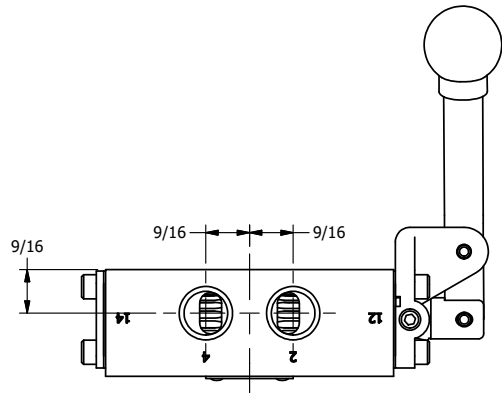

4

3

2

1

B

B

A

A

4

3

2

1

AAA
PRODUCTS
INTERNATIONAL

**AAA PRODUCTS
INTERNATIONAL**
7114 Harry Hines Blvd
Dallas, TX 75235

TITLE: 3/8" SIDE PORT, LEVER, 3 POS,
DTNT C, REGEN SPR CTR FRM A,
BNT LVR LFT, HVY DUTY, 180D LVR

DRAWING NO.:
DIM_HW3GBLHT

THE INFORMATION CONTAINED WITHIN THIS DOCUMENT IS PROPRIETARY TO AAA PRODUCTS AND MAY NOT BE DISCLOSED WITHOUT PRIOR WRITTEN CONSENT