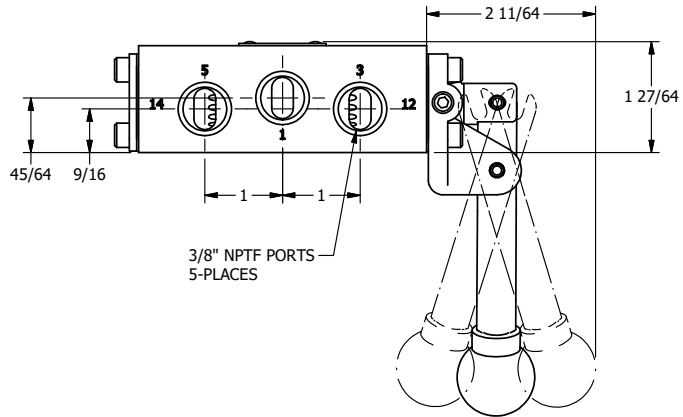

4

3

2

1

B

B

A

A

4

3

2

1

AAA
PRODUCTS
INTERNATIONAL

**AAA PRODUCTS
INTERNATIONAL**
7114 Harry Hines Blvd
Dallas, TX 75235

TITLE: 3/8" SIDE PORT, LEVER, 3 POS,
DTNT C, REGEN SPR CTR FRM A,
BNT LVR LFT, HVY DUTY, 180D LVR

DRAWING NO.:
DIM_HW3GBLHT

THE INFORMATION CONTAINED WITHIN THIS DOCUMENT IS PROPRIETARY TO AAA PRODUCTS AND MAY NOT BE DISCLOSED WITHOUT PRIOR WRITTEN CONSENT