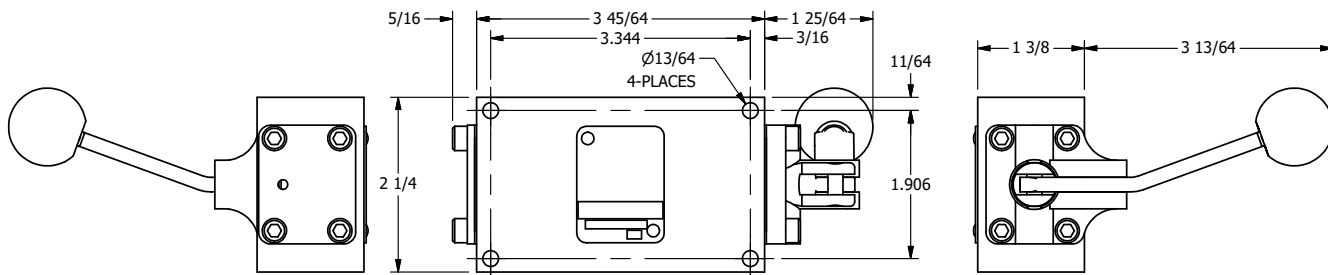

**AAA**  
PRODUCTS  
INTERNATIONAL

**AAA PRODUCTS INTERNATIONAL**  
7114 Harry Hines Blvd  
Dallas, TX 75235

TITLE: 3/8" SIDE PORT, LEVER, 3 POS,  
SPR REGEN CTR FRM A, DTNT C,  
BNT LVR LFT, HVY DTY, RD KNB, 180D