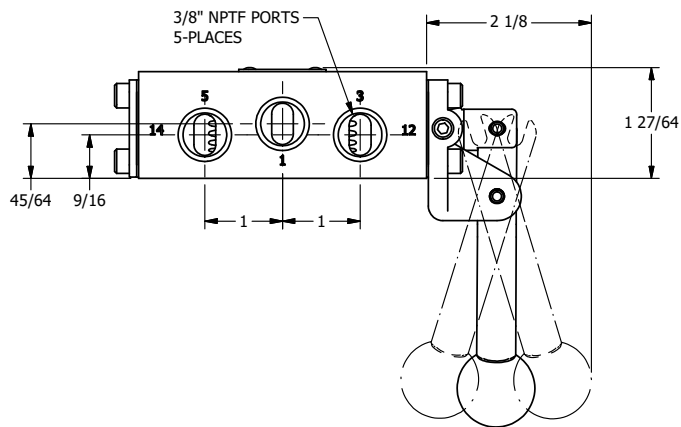

**AAA**  
PRODUCTS  
INTERNATIONAL

**AAA PRODUCTS INTERNATIONAL**  
7114 Harry Hines Blvd  
Dallas, TX 75235

TITLE: 3/8" SIDE PORT, LEVER, 3 POS,  
SPR REGEN CTR FRM A, DTNT C,  
BNT LVR LFT, HVY DTY, RD KNB, 180D