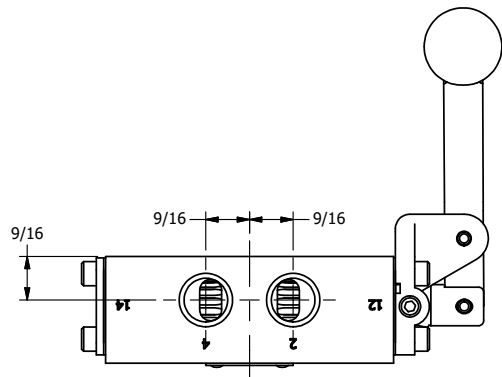

**AAA**  
PRODUCTS  
INTERNATIONAL

**AAA PRODUCTS INTERNATIONAL**  
7114 Harry Hines Blvd  
Dallas, TX 75235

TITLE: 3/8" SIDE PORT, LEVER, 3 POS,  
SPR REGEN CTR FRM A, DTNT C,  
BNT LVR LFT, HVY DTY, RD KNB, 180D