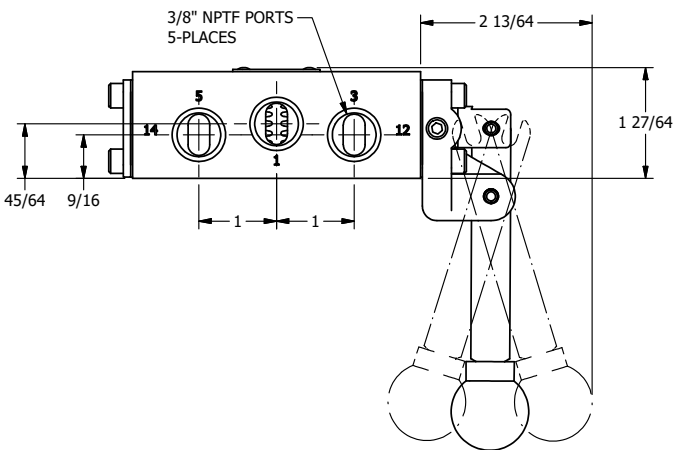

AAA
PRODUCTS
INTERNATIONAL

**AAA PRODUCTS
INTERNATIONAL**
7114 Harry Hines Blvd
Dallas, TX 75235

TITLE: 3/8" SIDE PORT, LEVER, 3 POS,
DETENT C, SPR CTR FROM A,
REGEN CTR SPL, 180D LEVER

DRAWING NO.:
DIM_HW3DT