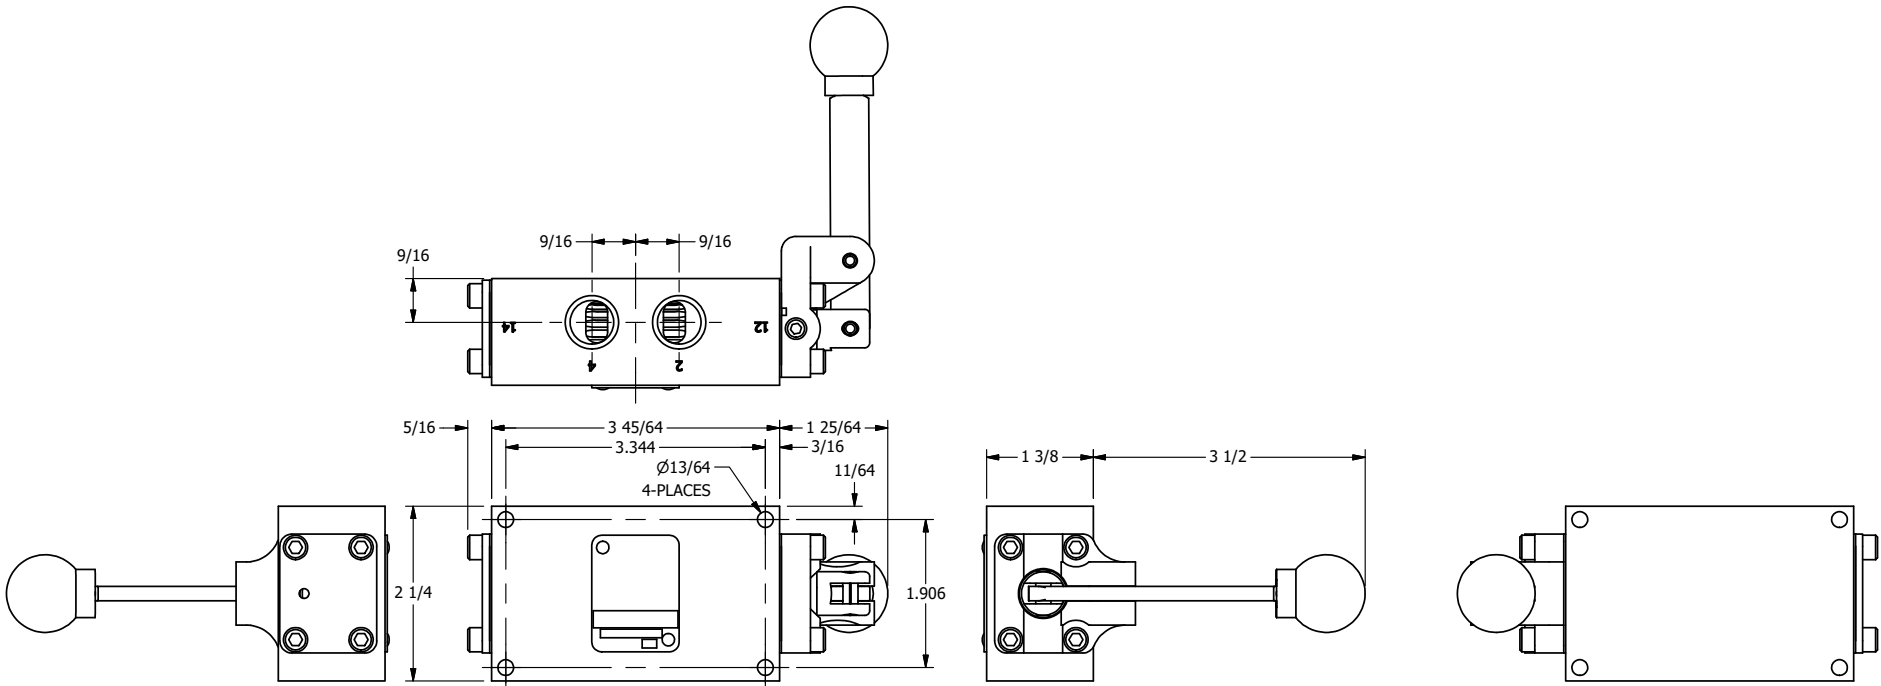

AAA
PRODUCTS
INTERNATIONAL

**AAA PRODUCTS
INTERNATIONAL**
7114 Harry Hines Blvd
Dallas, TX 75235

TITLE: 3/8" SIDE PORT, LEVER, 3 POS,
DETENT C, SPR CTR FROM A,
REGEN CTR SPL, 180D LEVER

DRAWING NO.:
DIM_HW3DT