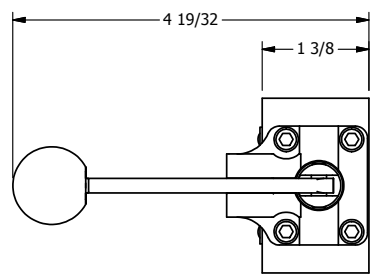

4

3

2

1

AAA
PRODUCTS
INTERNATIONAL

**AAA PRODUCTS
INTERNATIONAL**
7114 Harry Hines Blvd
Dallas, TX 75235

TITLE: 3/8" SIDE PORT, LEVER, 3 POS,
DETENT C, SPR CTR FROM A,
REGEN CTR SPL, RED KNOB

DRAWING NO.:
DIM_HW3DJ