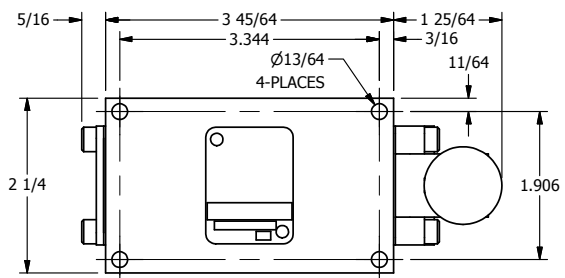

4

3

2

1

AAA
PRODUCTS
INTERNATIONAL

**AAA PRODUCTS
INTERNATIONAL**
7114 Harry Hines Blvd
Dallas, TX 75235

TITLE: 3/8" SIDE PORT, LEVER, 3 POS,
DETENT C, SPR CTR FROM A,
REGEN CTR SPL, RED KNOB

DRAWING NO.:
DIM_HW3DJ