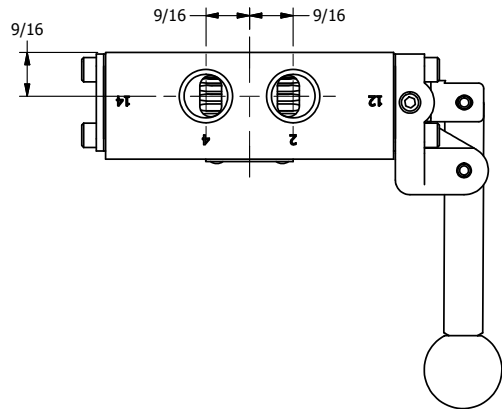

4

3

2

1

AAA
PRODUCTS
INTERNATIONAL

**AAA PRODUCTS
INTERNATIONAL**
7114 Harry Hines Blvd
Dallas, TX 75235

TITLE: 3/8" SIDE PORT, LEVER, 3 POS,
DETENT C, SPR CTR FROM A,
REGEN CTR SPL, RED KNOB

DRAWING NO.:
DIM_HW3DJ