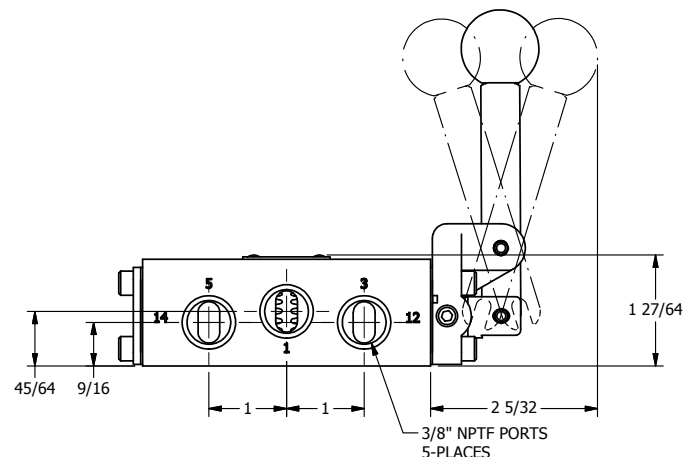

4

3

2

1

AAA
PRODUCTS
INTERNATIONAL

**AAA PRODUCTS
INTERNATIONAL**
7114 Harry Hines Blvd
Dallas, TX 75235

TITLE: 3/8" SIDE PORT, LEVER, 3 POS,
DETENT C, SPR CTR FROM A,
REGEN CTR SPL, RED KNOB

DRAWING NO.:
DIM_HW3DJ