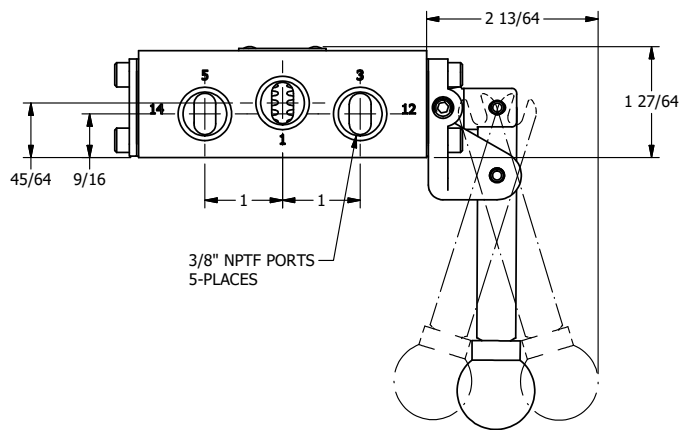

AAA
PRODUCTS
INTERNATIONAL

**AAA PRODUCTS
INTERNATIONAL**
7114 Harry Hines Blvd
Dallas, TX 75235

TITLE: 3/8" SIDE PORT, LEVER, 3 POS,
DTNT C, REGEN SPR CTR FRM A,
HVY DUTY, 180D LVR

DRAWING NO.:
DIM_HW3DHT