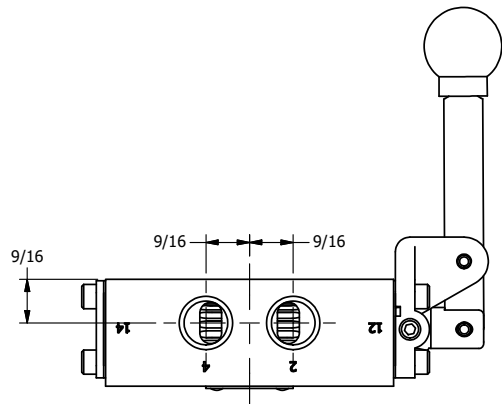

4

3

2

1

B

B

A

A

AAA
PRODUCTS
INTERNATIONAL

**AAA PRODUCTS
INTERNATIONAL**
7114 Harry Hines Blvd
Dallas, TX 75235

TITLE: 3/8" SIDE PORT, LEVER, 3 POS,
DTNT C, REGEN SPR CTR FRM A,
HVY DUTY, 180D LVR

DRAWING NO.:
DIM_HW3DHT

4

3

2

1

THE INFORMATION CONTAINED WITHIN THIS DOCUMENT IS PROPRIETARY TO AAA PRODUCTS AND MAY NOT BE DISCLOSED WITHOUT PRIOR WRITTEN CONSENT