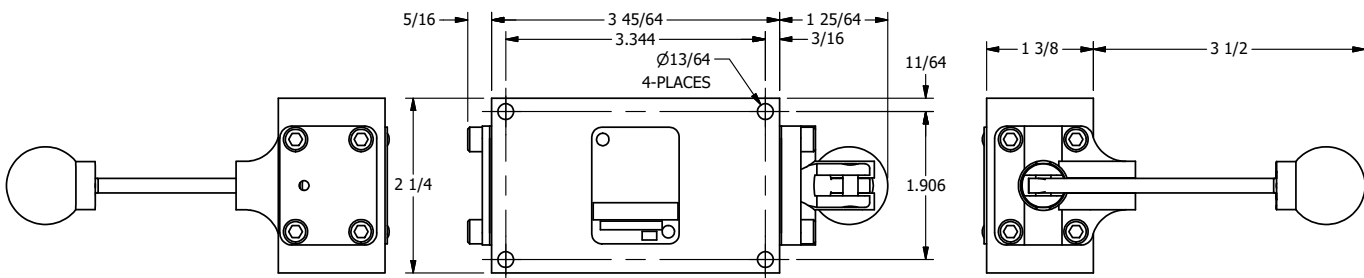

4

3

2

1

B

B

A

A

AAA
PRODUCTS
INTERNATIONAL

**AAA PRODUCTS
INTERNATIONAL**
7114 Harry Hines Blvd
Dallas, TX 75235

TITLE: 3/8" SIDE PORT, LEVER, 3 POS,
DTNT C, REGEN SPR CTR FRM A,
HVY DUTY, 180D LVR

DRAWING NO.:
DIM_HW3DHT

4

3

2

1

THE INFORMATION CONTAINED WITHIN THIS DOCUMENT IS PROPRIETARY TO AAA PRODUCTS AND MAY NOT BE DISCLOSED WITHOUT PRIOR WRITTEN CONSENT