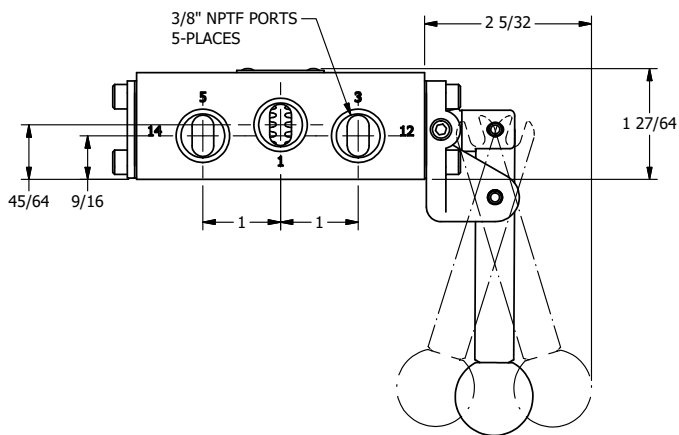

4

3

2

1

B

B

A

A

4

3

2

1

AAA
PRODUCTS
INTERNATIONAL

**AAA PRODUCTS
INTERNATIONAL**
7114 Harry Hines Blvd
Dallas, TX 75235

TITLE: 3/8" SIDE PORT, LEVER, 3 POS,
SPR REGEN CTR FRM A, DTNT C,
CHVY DTY, RED KNOB, 180D LVR

DRAWING NO.:
DIM_HW3DHJT

THE INFORMATION CONTAINED WITHIN THIS DOCUMENT IS PROPRIETARY TO AAA PRODUCTS AND MAY NOT BE DISCLOSED WITHOUT PRIOR WRITTEN CONSENT