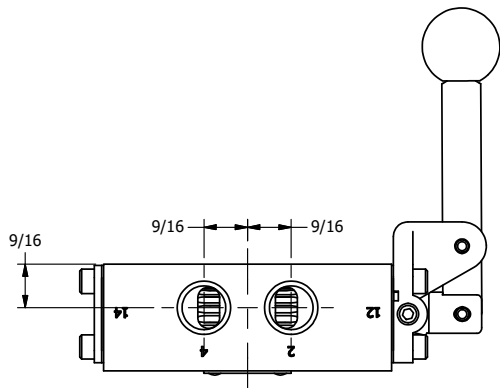

4

3

2

1

B

B

A

A

4

3

2

1

AAA
PRODUCTS
INTERNATIONAL

**AAA PRODUCTS
INTERNATIONAL**
7114 Harry Hines Blvd
Dallas, TX 75235

TITLE: 3/8" SIDE PORT, LEVER, 3 POS,
SPR REGEN CTR FRM A, DTNT C,
CHVY DTY, RED KNOB, 180D LVR

DRAWING NO.:
DIM_HW3DHJT

THE INFORMATION CONTAINED WITHIN THIS DOCUMENT IS PROPRIETARY TO AAA PRODUCTS AND MAY NOT BE DISCLOSED WITHOUT PRIOR WRITTEN CONSENT