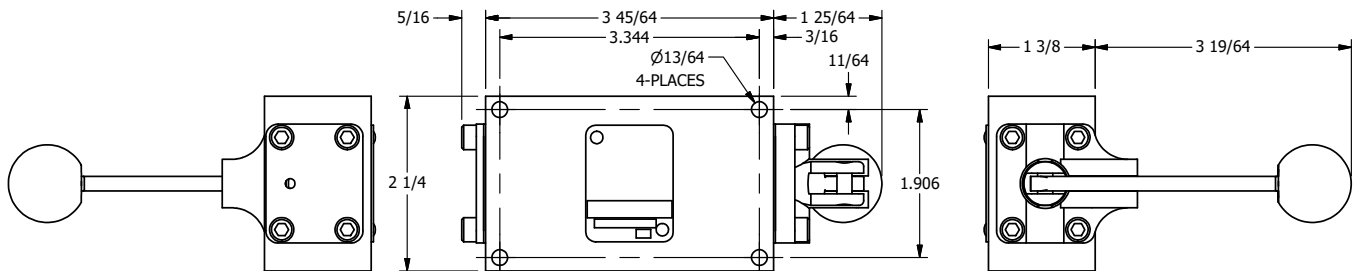

4

3

2

1

B

B

A

A

4

3

2

1

AAA
PRODUCTS
INTERNATIONAL

**AAA PRODUCTS
INTERNATIONAL**
7114 Harry Hines Blvd
Dallas, TX 75235

TITLE: 3/8" SIDE PORT, LEVER, 3 POS,
SPR REGEN CTR FRM A, DTNT C,
CHVY DTY, RED KNOB, 180D LVR

DRAWING NO.:
DIM_HW3DHJT

THE INFORMATION CONTAINED WITHIN THIS DOCUMENT IS PROPRIETARY TO AAA PRODUCTS AND MAY NOT BE DISCLOSED WITHOUT PRIOR WRITTEN CONSENT