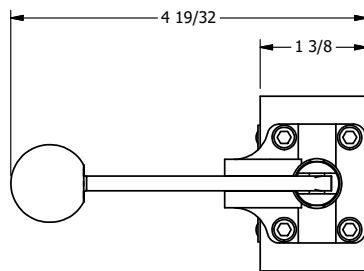

4

3

2

1

AAA
PRODUCTS
INTERNATIONAL

**AAA PRODUCTS
INTERNATIONAL**
7114 Harry Hines Blvd
Dallas, TX 75235

TITLE: 3/8" SIDE PORT, LEVER, 3 POS,
DTNT C, REGEN SPR CTR FRM A,
HVY DUTY, RED KNOB

DRAWING NO.:
DIM_HW3DHJ