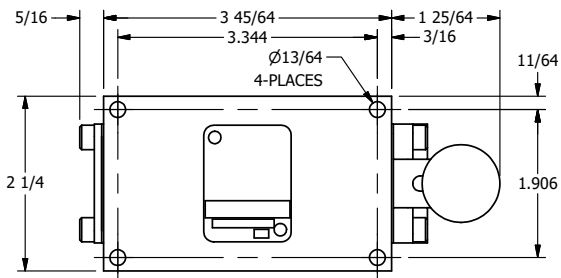

4

3

2

1

AAA
PRODUCTS
INTERNATIONAL

**AAA PRODUCTS
INTERNATIONAL**
7114 Harry Hines Blvd
Dallas, TX 75235

TITLE: 3/8" SIDE PORT, LEVER, 3 POS,
DTNT C, REGEN SPR CTR FRM A,
HVY DUTY, RED KNOB

DRAWING NO.:
DIM_HW3DHJ