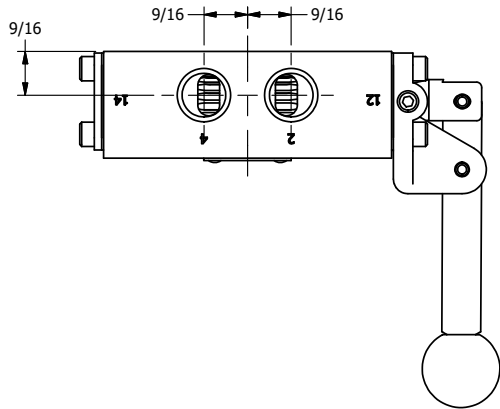

4

3

2

1

AAA
PRODUCTS
INTERNATIONAL

**AAA PRODUCTS
INTERNATIONAL**
7114 Harry Hines Blvd
Dallas, TX 75235

TITLE: 3/8" SIDE PORT, LEVER, 3 POS,
DTNT C, REGEN SPR CTR FRM A,
HVY DUTY, RED KNOB

DRAWING NO.:
DIM_HW3DHJ