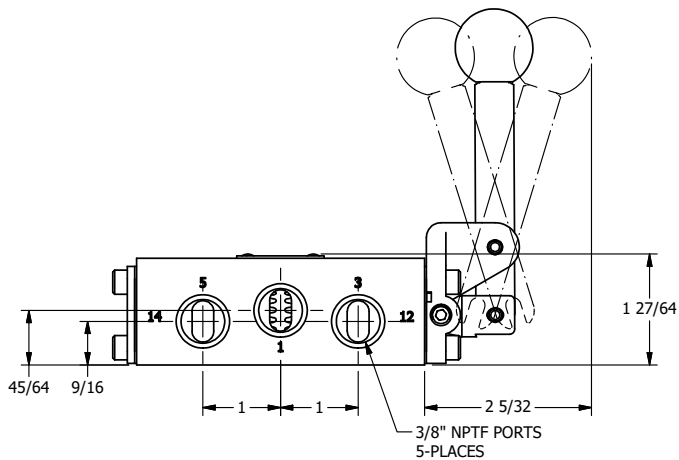

4

3

2

1

AAA
PRODUCTS
INTERNATIONAL

**AAA PRODUCTS
INTERNATIONAL**
7114 Harry Hines Blvd
Dallas, TX 75235

TITLE: 3/8" SIDE PORT, LEVER, 3 POS,
DTNT C, REGEN SPR CTR FRM A,
HVY DUTY, RED KNOB

DRAWING NO.:
DIM_HW3DHJ