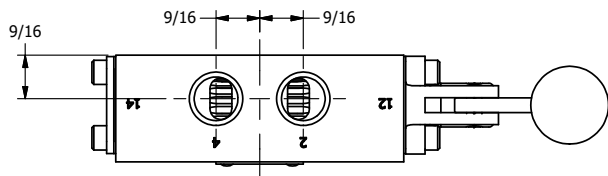

4

3

2

1

4

3

2

1

AAA
PRODUCTS
INTERNATIONAL

**AAA PRODUCTS
INTERNATIONAL**
7114 Harry Hines Blvd
Dallas, TX 75235

TITLE: 3/8" SIDE PORT, LEVER, 3 POS,
SPR REGEN CTR FRM A, DTNT C,
CRVD LVR, RED KNOB, 90D LVR

DRAWING NO.:
DIM_HW3DCJR