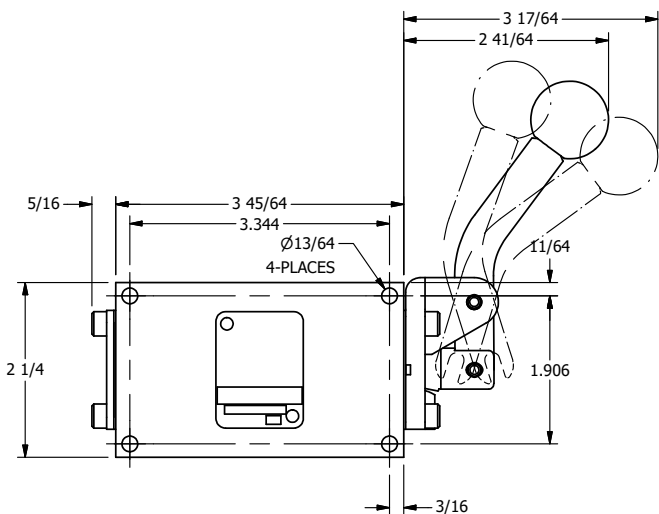

4

3

2

1

4

3

2

1

AAA
PRODUCTS
INTERNATIONAL

**AAA PRODUCTS
INTERNATIONAL**
7114 Harry Hines Blvd
Dallas, TX 75235

TITLE: 3/8" SIDE PORT, LEVER, 3 POS,
SPR REGEN CTR FRM A, DTNT C,
CRVD LVR, RED KNOB, 90D LVR

DRAWING NO.:
DIM_HW3DCJR