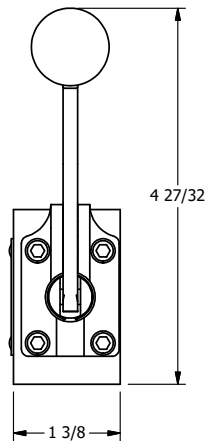

4

3

2

1

4

3

2

1

AAA
PRODUCTS
INTERNATIONAL

**AAA PRODUCTS
INTERNATIONAL**
7114 Harry Hines Blvd
Dallas, TX 75235

TITLE: 3/8" SIDE PORT, LEVER, 3 POS,
SPR REGEN CTR FRM A, DTNT C,
CRVD LVR, RED KNOB, 90D LVR

DRAWING NO.:
DIM_HW3DCJR