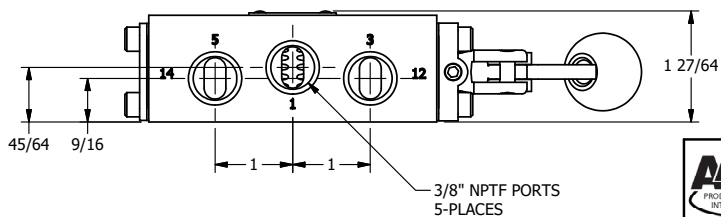

4

3

2

1

4

3

2

1

AAA
PRODUCTS
INTERNATIONAL

**AAA PRODUCTS
INTERNATIONAL**
7114 Harry Hines Blvd
Dallas, TX 75235

TITLE: 3/8" SIDE PORT, LEVER, 3 POS,
SPR REGEN CTR FRM A, DTNT C,
CRVD LVR, RED KNOB, 90D LVR

DRAWING NO.:
DIM_HW3DCJR

THE INFORMATION CONTAINED WITHIN THIS DOCUMENT IS PROPRIETARY TO AAA PRODUCTS AND MAY NOT BE DISCLOSED WITHOUT PRIOR WRITTEN CONSENT