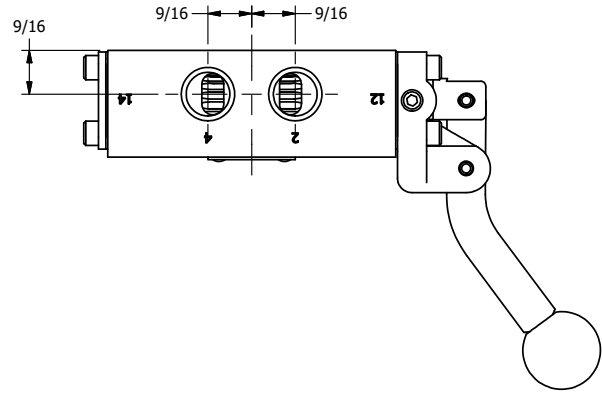

4

3

2

1

AAA
PRODUCTS
INTERNATIONAL

**AAA PRODUCTS
INTERNATIONAL**
7114 Harry Hines Blvd
Dallas, TX 75235

TITLE: 3/8" SIDE PORT, LEVER, 3 POS,
DTNT C, REGEN SPR CTR FRM A,
CRVD LVR, RED KNOB

DRAWING NO.:
DIM_HW3DCJ