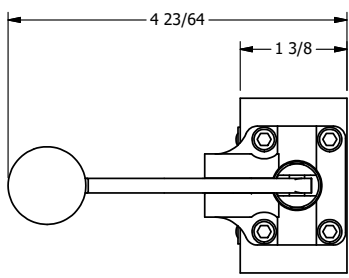

4

3

2

1

AAA
PRODUCTS
INTERNATIONAL

**AAA PRODUCTS
INTERNATIONAL**
7114 Harry Hines Blvd
Dallas, TX 75235

TITLE: 3/8" SIDE PORT, LEVER, 3 POS,
DTNT C, REGEN SPR CTR FRM A,
CRVD LVR, RED KNOB

DRAWING NO.:
DIM_HW3DCJ