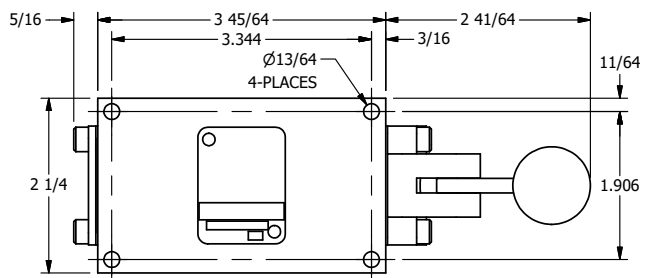

4

3

2

1

AAA
PRODUCTS
INTERNATIONAL

**AAA PRODUCTS
INTERNATIONAL**
7114 Harry Hines Blvd
Dallas, TX 75235

TITLE: 3/8" SIDE PORT, LEVER, 3 POS,
DTNT C, REGEN SPR CTR FRM A,
CRVD LVR, RED KNOB

DRAWING NO.:
DIM_HW3DCJ