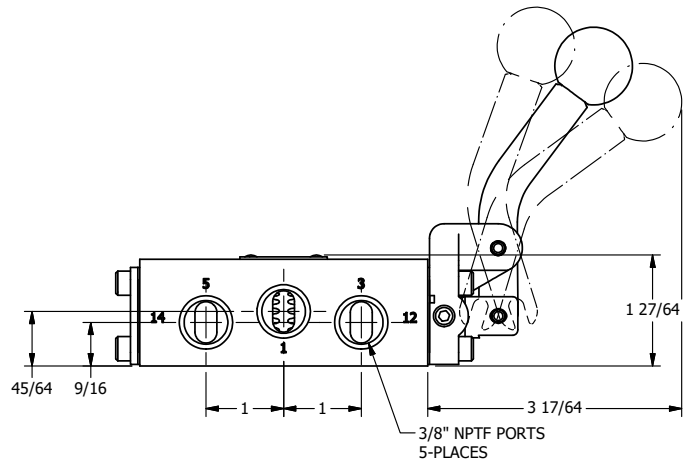

4

3

2

1

AAA
PRODUCTS
INTERNATIONAL

**AAA PRODUCTS
INTERNATIONAL**
7114 Harry Hines Blvd
Dallas, TX 75235

TITLE: 3/8" SIDE PORT, LEVER, 3 POS,
DTNT C, REGEN SPR CTR FRM A,
CRVD LVR, RED KNOB

DRAWING NO.:
DIM_HW3DCJ