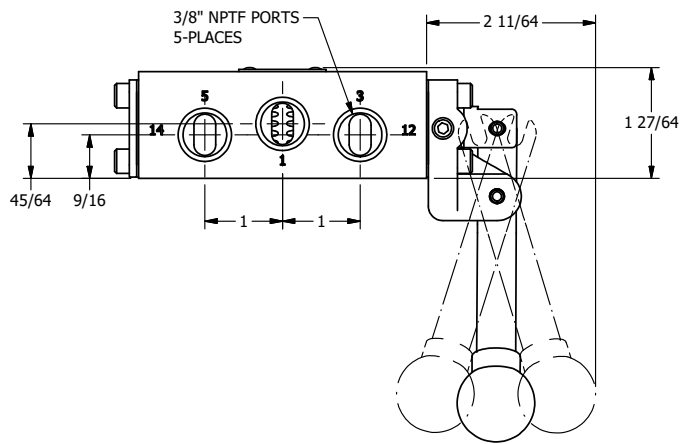

AAA
PRODUCTS
INTERNATIONAL

**AAA PRODUCTS
INTERNATIONAL**
7114 Harry Hines Blvd
Dallas, TX 75235

TITLE: 3/8" SIDE PORT, LEVER, 3 POS,
DTNT C, REGEN SPR CTR FRM A,
BNT LVR RGHT, 180D LVR

DRAWING NO.:
DIM_HW3DBRT