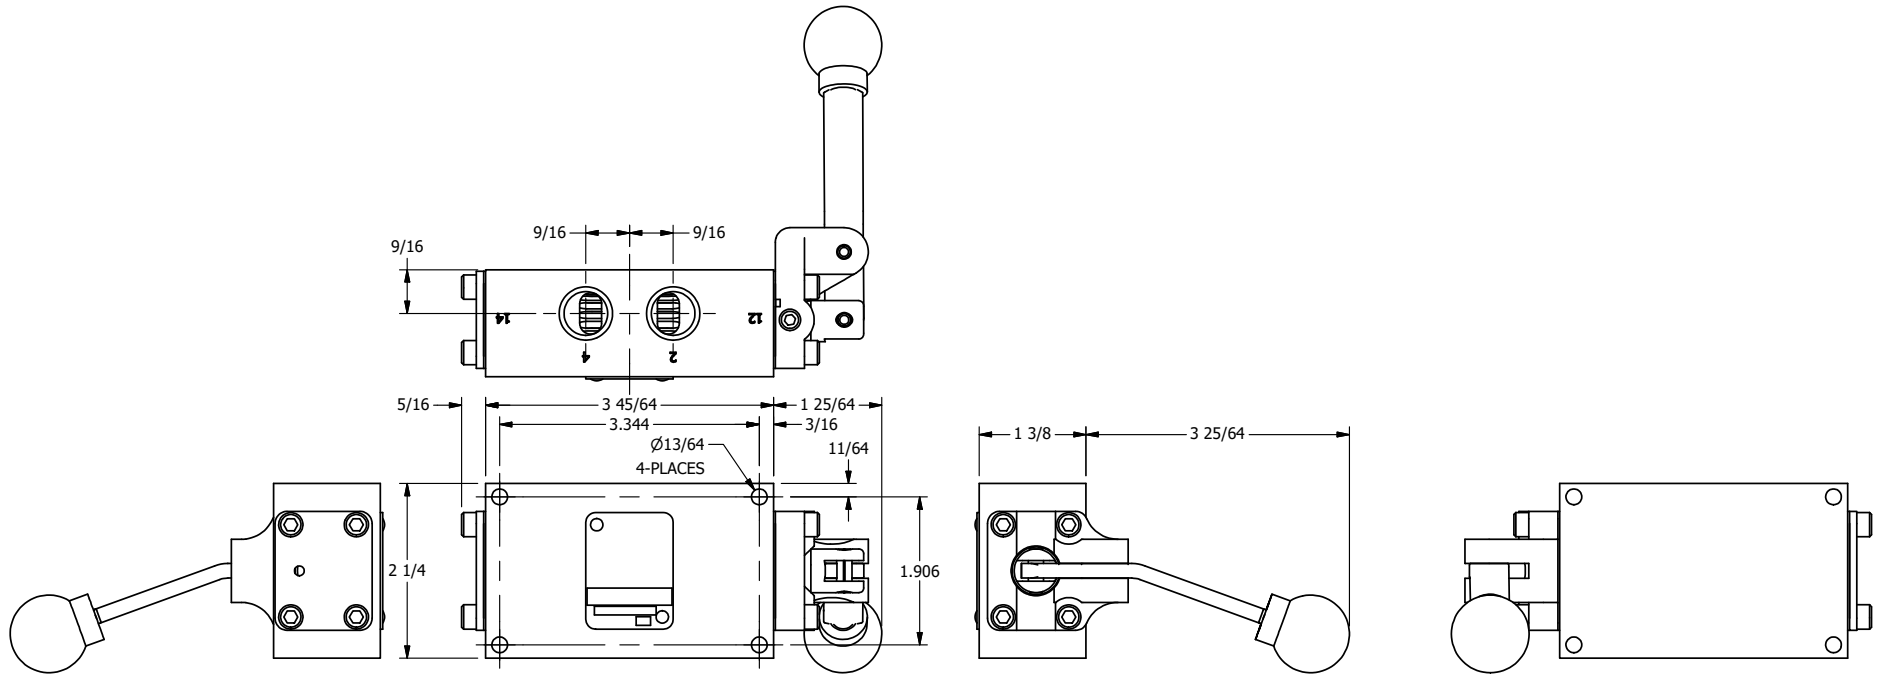

4

3

2

1

B

B

A

A

AAA
PRODUCTS
INTERNATIONAL

**AAA PRODUCTS
INTERNATIONAL**
7114 Harry Hines Blvd
Dallas, TX 75235

TITLE: 3/8" SIDE PORT, LEVER, 3 POS,
DTNT C, REGEN SPR CTR FRM A,
BNT LVR RGHT, 180D LVR

DRAWING NO.:
DIM_HW3DBRT

4

3

2

1

THE INFORMATION CONTAINED WITHIN THIS DOCUMENT IS PROPRIETARY TO AAA PRODUCTS AND MAY NOT BE DISCLOSED WITHOUT PRIOR WRITTEN CONSENT