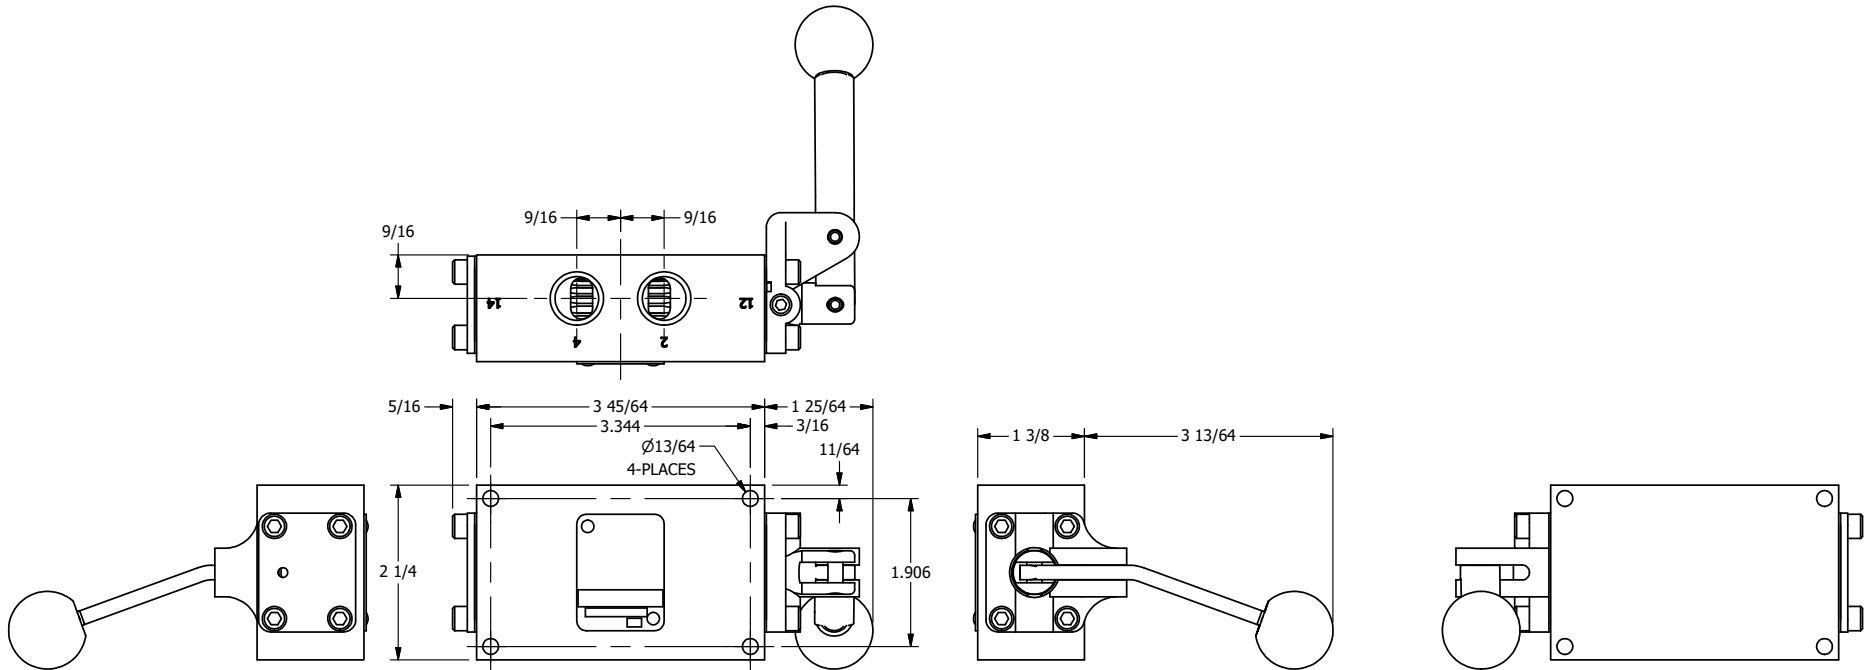

4

3

2

1

B

B

A

A

AAA
PRODUCTS
INTERNATIONAL

AAA PRODUCTS INTERNATIONAL
7114 Harry Hines Blvd
Dallas, TX 75235

TITLE: 3/8" SIDE PORT, LEVER, 3 POS,
SPR REGEN CTR FRM A, DTNT C,
BNT LVR RT, HVY DTY, RD KNB, 180D

DRAWING NO.:
DIM_HW3DBRHJT

4

3

2

1

THE INFORMATION CONTAINED WITHIN THIS DOCUMENT IS PROPRIETARY TO AAA PRODUCTS AND MAY NOT BE DISCLOSED WITHOUT PRIOR WRITTEN CONSENT