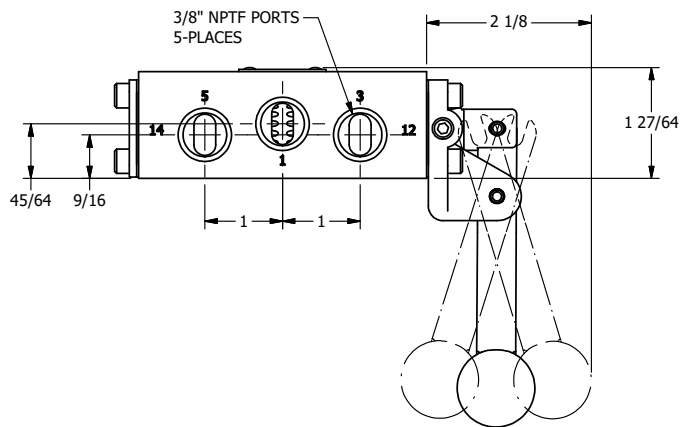

AAA
PRODUCTS
INTERNATIONAL

AAA PRODUCTS INTERNATIONAL
7114 Harry Hines Blvd
Dallas, TX 75235

TITLE: 3/8" SIDE PORT, LEVER, 3 POS,
SPR REGEN CTR FRM A, DTNT C,
BNT LVR RT, HVY DTY, RD KNB, 180D

DRAWING NO.:
DIM_HW3DBRHJT