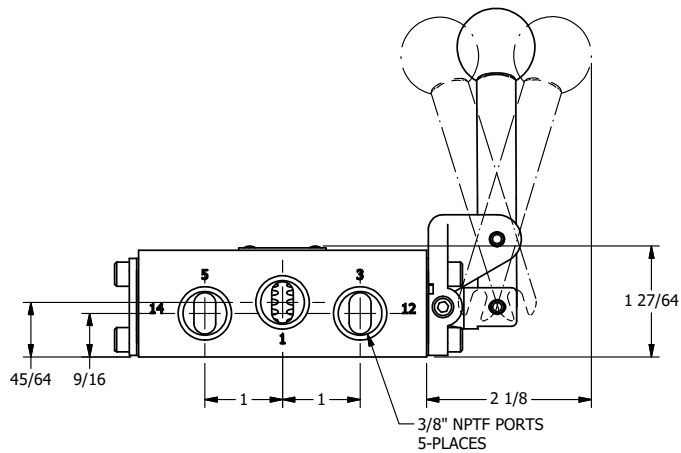

4

3

2

1

AAA
PRODUCTS
INTERNATIONAL

**AAA PRODUCTS
INTERNATIONAL**
7114 Harry Hines Blvd
Dallas, TX 75235

TITLE: 3/8" SIDE PORT, LEVER, 3 POS,
DTNT C, REGEN SPR CTR FRM A,
BNT LVR RGT, HVY DUTY, RED KNOB

DRAWING NO.:
DIM_HW3DBRHJ