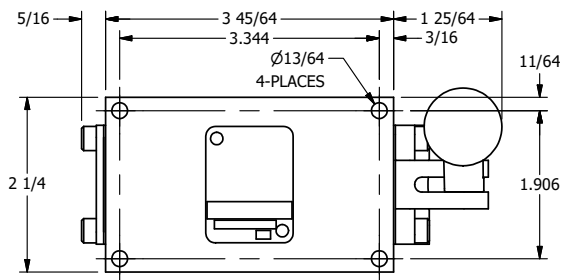

4

3

2

1

AAA
PRODUCTS
INTERNATIONAL

**AAA PRODUCTS
INTERNATIONAL**
7114 Harry Hines Blvd
Dallas, TX 75235

TITLE: 3/8" SIDE PORT, LEVER, 3 POS,
DTNT C, REGEN SPR CTR FRM A,
BNT LVR RGT, HVY DUTY, RED KNOB

DRAWING NO.:
DIM_HW3DBRHJ