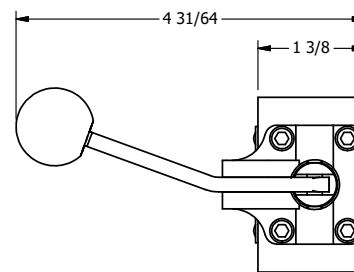

4

3

2

1

AAA
PRODUCTS
INTERNATIONAL

**AAA PRODUCTS
INTERNATIONAL**
7114 Harry Hines Blvd
Dallas, TX 75235

TITLE: 3/8" SIDE PORT, LEVER, 3 POS,
DTNT C, REGEN SPR CTR FRM A,
BNT LVR RGT, HVY DUTY, RED KNOB

DRAWING NO.:
DIM_HW3DBRHJ