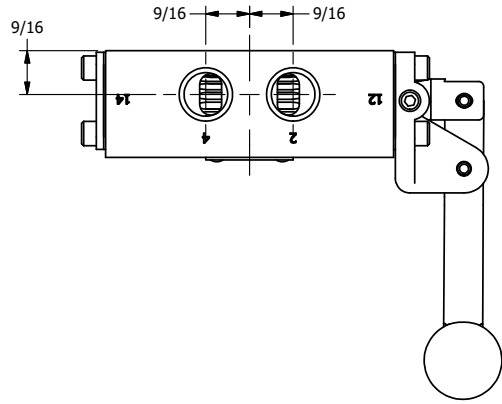

4

3

2

1

AAA
PRODUCTS
INTERNATIONAL

**AAA PRODUCTS
INTERNATIONAL**
7114 Harry Hines Blvd
Dallas, TX 75235

TITLE: 3/8" SIDE PORT, LEVER, 3 POS,
DTNT C, REGEN SPR CTR FRM A,
BNT LVR RGT, HVY DUTY, RED KNOB

DRAWING NO.:
DIM_HW3DBRHJ