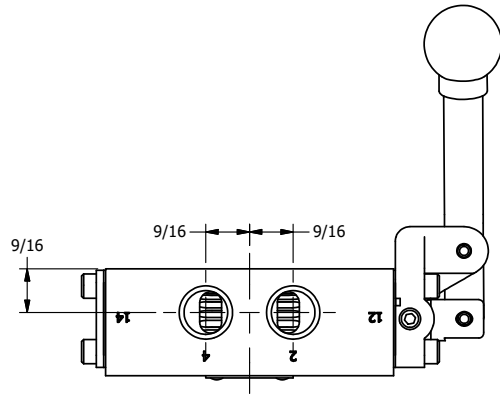

4

3

2

1

B

B

A

A

4

3

2

1

AAA
PRODUCTS
INTERNATIONAL

**AAA PRODUCTS
INTERNATIONAL**
7114 Harry Hines Blvd
Dallas, TX 75235

TITLE: 3/8" SIDE PORT, LEVER, 3 POS,
DTNT C, REGEN SPR CTR FRM A,
BNT LVR LFT, 180D LVR

DRAWING NO.:
DIM_HW3DBLT

THE INFORMATION CONTAINED WITHIN THIS DOCUMENT IS PROPRIETARY TO AAA PRODUCTS AND MAY NOT BE DISCLOSED WITHOUT PRIOR WRITTEN CONSENT