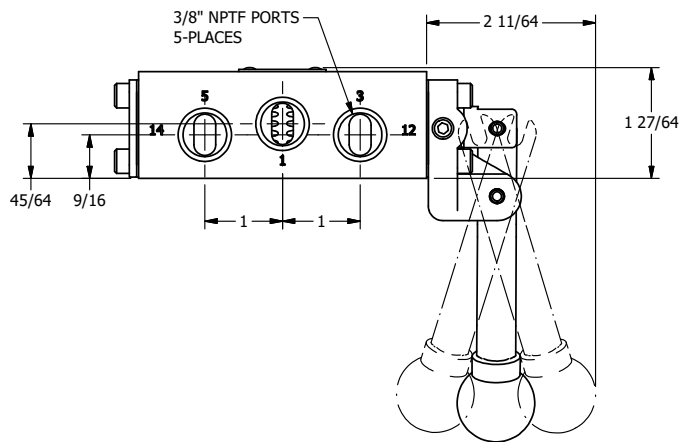

4

3

2

1

B

B

A

A

4

3

2

1

AAA
PRODUCTS
INTERNATIONAL

**AAA PRODUCTS
INTERNATIONAL**
7114 Harry Hines Blvd
Dallas, TX 75235

TITLE: 3/8" SIDE PORT, LEVER, 3 POS,
DTNT C, REGEN SPR CTR FRM A,
BNT LVR LFT, 180D LVR

DRAWING NO.:
DIM_HW3DBLT

THE INFORMATION CONTAINED WITHIN THIS DOCUMENT IS PROPRIETARY TO AAA PRODUCTS AND MAY NOT BE DISCLOSED WITHOUT PRIOR WRITTEN CONSENT