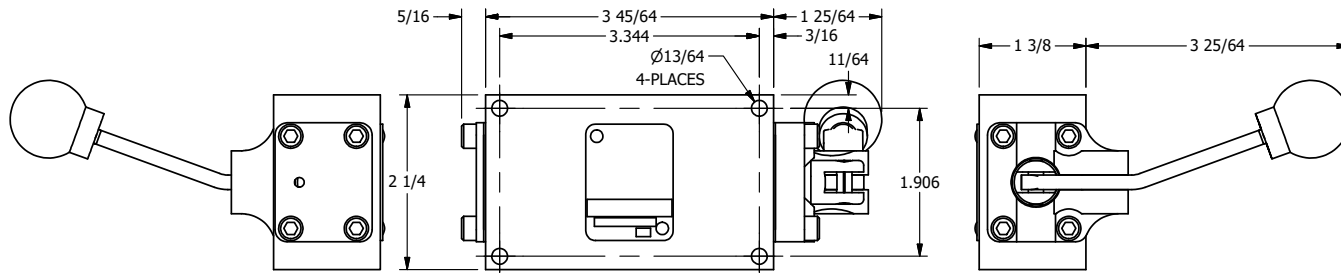

4

3

2

1

B

B

A

A

4

3

2

1

AAA
PRODUCTS
INTERNATIONAL

**AAA PRODUCTS
INTERNATIONAL**
7114 Harry Hines Blvd
Dallas, TX 75235

TITLE: 3/8" SIDE PORT, LEVER, 3 POS,
DTNT C, REGEN SPR CTR FRM A,
BNT LVR LFT, 180D LVR

DRAWING NO.:
DIM_HW3DBLT

THE INFORMATION CONTAINED WITHIN THIS DOCUMENT IS PROPRIETARY TO AAA PRODUCTS AND MAY NOT BE DISCLOSED WITHOUT PRIOR WRITTEN CONSENT