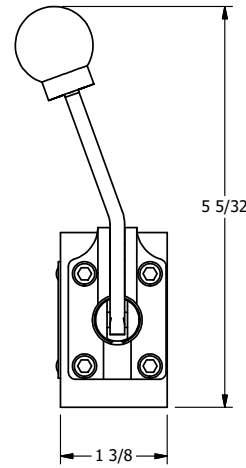

4

3

2

1

**AAA**  
PRODUCTS  
INTERNATIONAL

**AAA PRODUCTS  
INTERNATIONAL**  
7114 Harry Hines Blvd  
Dallas, TX 75235

TITLE: 3/8" SIDE PORT, LEVER, 3 POS,  
DTNT C, REGEN SPR CTR FRM A,  
BNT LVR LFT, 90D LVR

DRAWING NO.:  
DIM\_HW3DBLR

THE INFORMATION CONTAINED WITHIN THIS DOCUMENT IS PROPRIETARY TO AAA PRODUCTS AND MAY NOT BE DISCLOSED WITHOUT PRIOR WRITTEN CONSENT

4

3

2

1

B

B