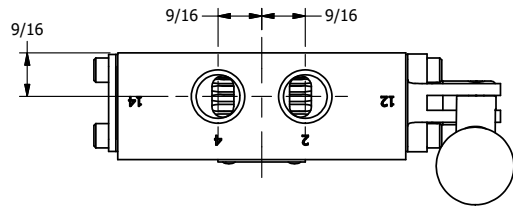

4

3

2

1

**AAA**  
PRODUCTS  
INTERNATIONAL

**AAA PRODUCTS  
INTERNATIONAL**  
7114 Harry Hines Blvd  
Dallas, TX 75235

TITLE: 3/8" SIDE PORT, LEVER, 3 POS,  
DTNT C, REGEN SPR CTR FRM A,  
BNT LVR LFT, 90D LVR

DRAWING NO.:  
DIM\_HW3DBLR

THE INFORMATION CONTAINED WITHIN THIS DOCUMENT IS PROPRIETARY TO AAA PRODUCTS AND MAY NOT BE DISCLOSED WITHOUT PRIOR WRITTEN CONSENT

4

3

2

1

B

B