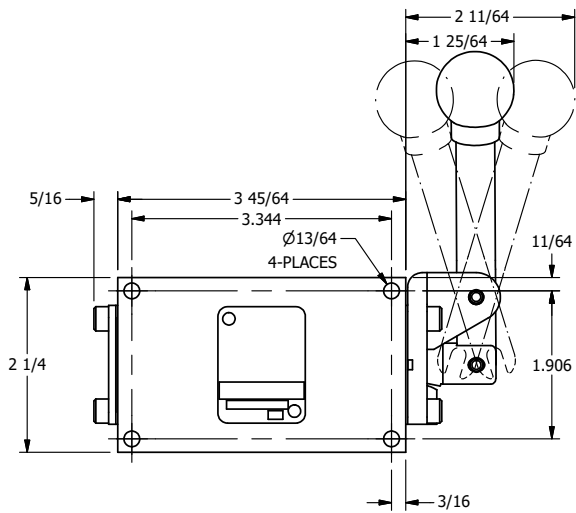

4

3

2

1

**AAA**  
PRODUCTS  
INTERNATIONAL

**AAA PRODUCTS  
INTERNATIONAL**  
7114 Harry Hines Blvd  
Dallas, TX 75235

TITLE: 3/8" SIDE PORT, LEVER, 3 POS,  
DTNT C, REGEN SPR CTR FRM A,  
BNT LVR LFT, 90D LVR

DRAWING NO.:  
DIM\_HW3DBLR

THE INFORMATION CONTAINED WITHIN THIS DOCUMENT IS PROPRIETARY TO AAA PRODUCTS AND MAY NOT BE DISCLOSED WITHOUT PRIOR WRITTEN CONSENT

4

3

2

1

B

B