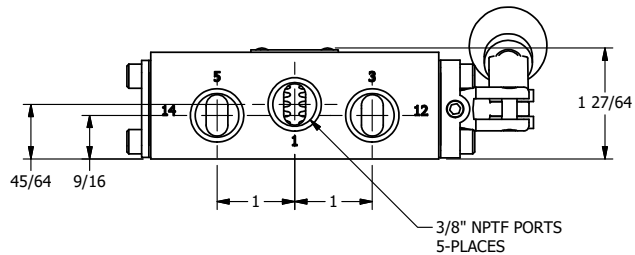

4

3

2

1

**AAA**  
PRODUCTS  
INTERNATIONAL

**AAA PRODUCTS  
INTERNATIONAL**  
7114 Harry Hines Blvd  
Dallas, TX 75235

TITLE: 3/8" SIDE PORT, LEVER, 3 POS,  
DTNT C, REGEN SPR CTR FRM A,  
BNT LVR LFT, 90D LVR

DRAWING NO.:  
DIM\_HW3DBLR

THE INFORMATION CONTAINED WITHIN THIS DOCUMENT IS PROPRIETARY TO AAA PRODUCTS AND MAY NOT BE DISCLOSED WITHOUT PRIOR WRITTEN CONSENT

4

3

2

1

B

B