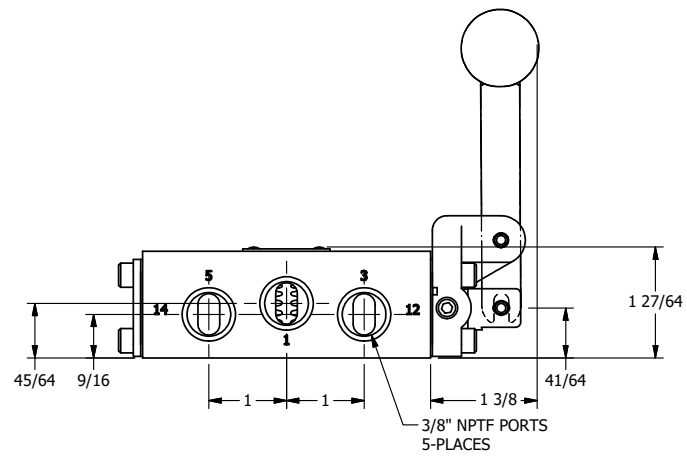

4

3

2

1

AAA
PRODUCTS
INTERNATIONAL

**AAA PRODUCTS
INTERNATIONAL**
7114 Harry Hines Blvd
Dallas, TX 75235

TITLE: 3/8" SIDE PORT, LEVER, 3 POS,
DTNT C, REGEN SPR CTR FRM A,
BNT LVR LFT, RED KNOB

DRAWING NO.:
DIM_HW3DBLJ