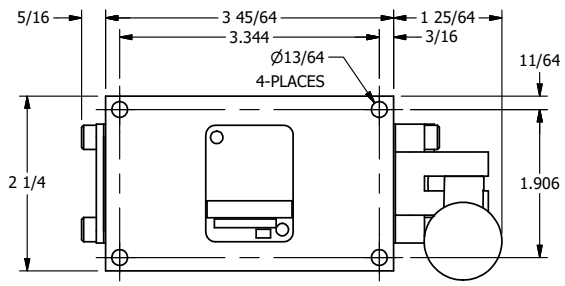

4

3

2

1

AAA
PRODUCTS
INTERNATIONAL

**AAA PRODUCTS
INTERNATIONAL**
7114 Harry Hines Blvd
Dallas, TX 75235

TITLE: 3/8" SIDE PORT, LEVER, 3 POS,
DTNT C, REGEN SPR CTR FRM A,
BNT LVR LFT, RED KNOB

DRAWING NO.:
DIM_HW3DBLJ