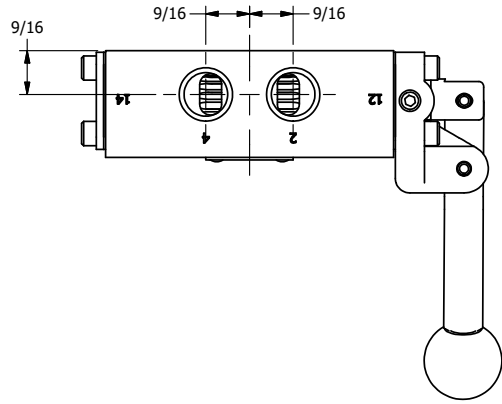

4

3

2

1

AAA
PRODUCTS
INTERNATIONAL

**AAA PRODUCTS
INTERNATIONAL**
7114 Harry Hines Blvd
Dallas, TX 75235

TITLE: 3/8" SIDE PORT, LEVER, 3 POS,
DTNT C, REGEN SPR CTR FRM A,
BNT LVR LFT, RED KNOB

DRAWING NO.:
DIM_HW3DBLJ