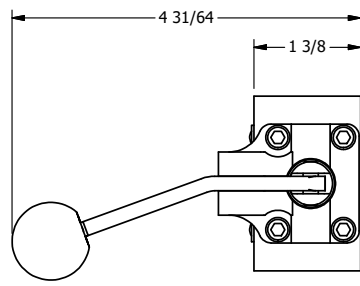

4

3

2

1

AAA
PRODUCTS
INTERNATIONAL

**AAA PRODUCTS
INTERNATIONAL**
7114 Harry Hines Blvd
Dallas, TX 75235

TITLE: 3/8" SIDE PORT, LEVER, 3 POS,
DTNT C, REGEN SPR CTR FRM A,
BNT LVR LFT, RED KNOB

DRAWING NO.:
DIM_HW3DBLJ