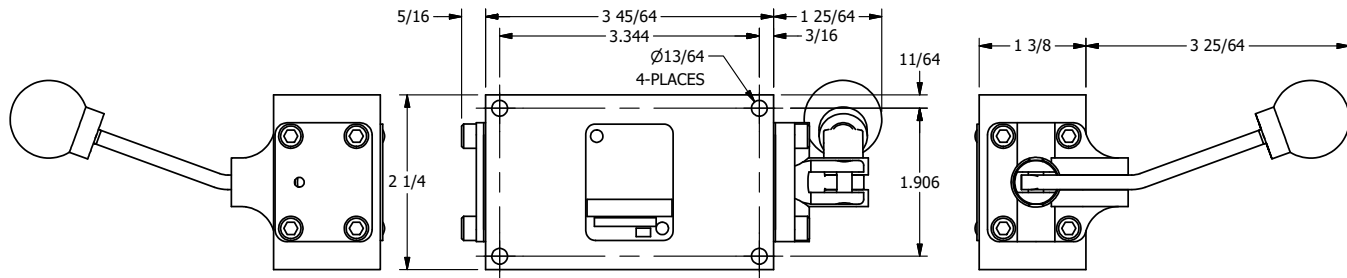

4

3

2

1

B

B

4

3

2

1

A

A

AAA
PRODUCTS
INTERNATIONAL

**AAA PRODUCTS
INTERNATIONAL**
7114 Harry Hines Blvd
Dallas, TX 75235

TITLE: 3/8" SIDE PORT, LEVER, 3 POS,
DTNT C, REGEN SPR CTR FRM A,
BNT LVR LFT, HVY DUTY, 180D LVR

DRAWING NO.:
DIM_HW3DBLHT