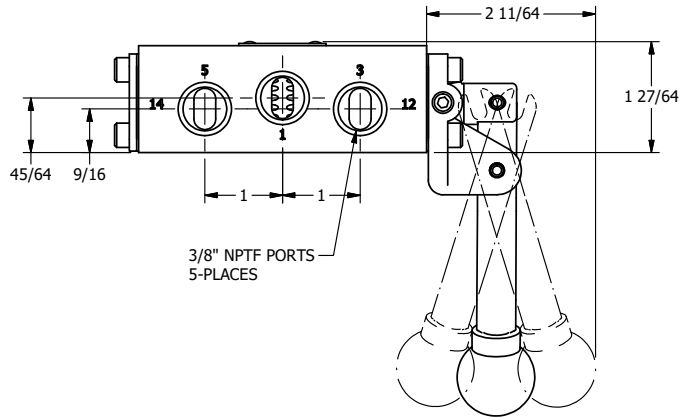

4

3

2

1

B

B

4

3

2

1

A

A

AAA
PRODUCTS
INTERNATIONAL

**AAA PRODUCTS
INTERNATIONAL**
7114 Harry Hines Blvd
Dallas, TX 75235

TITLE: 3/8" SIDE PORT, LEVER, 3 POS,
DTNT C, REGEN SPR CTR FRM A,
BNT LVR LFT, HVY DUTY, 180D LVR

DRAWING NO.:
DIM_HW3DBLHT

THE INFORMATION CONTAINED WITHIN THIS DOCUMENT IS PROPRIETARY TO AAA PRODUCTS AND MAY NOT BE DISCLOSED WITHOUT PRIOR WRITTEN CONSENT