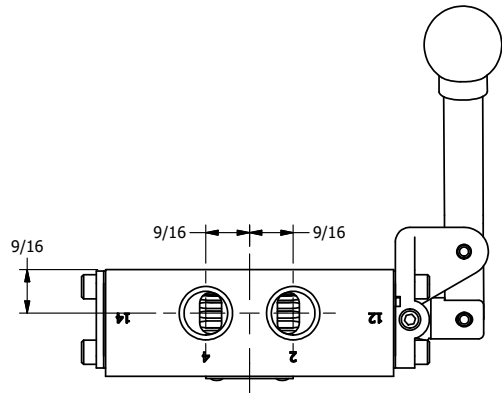

4

3

2

1

B

B

4

3

2

1

A

A

AAA
PRODUCTS
INTERNATIONAL

**AAA PRODUCTS
INTERNATIONAL**
7114 Harry Hines Blvd
Dallas, TX 75235

TITLE: 3/8" SIDE PORT, LEVER, 3 POS,
DTNT C, REGEN SPR CTR FRM A,
BNT LVR LFT, HVY DUTY, 180D LVR

DRAWING NO.:
DIM_HW3DBLHT