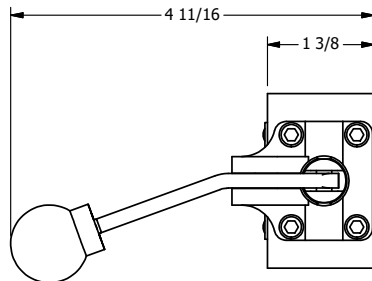

4

3

2

1

AAA
PRODUCTS
INTERNATIONAL

**AAA PRODUCTS
INTERNATIONAL**
7114 Harry Hines Blvd
Dallas, TX 75235

TITLE: 3/8" SIDE PORT, LEVER, 3 POS,
DTNT C, REGEN SPR CTR FRM A,
BNT LVR LFT, HVY DUTY

DRAWING NO.:
DIM_HW3DBLH