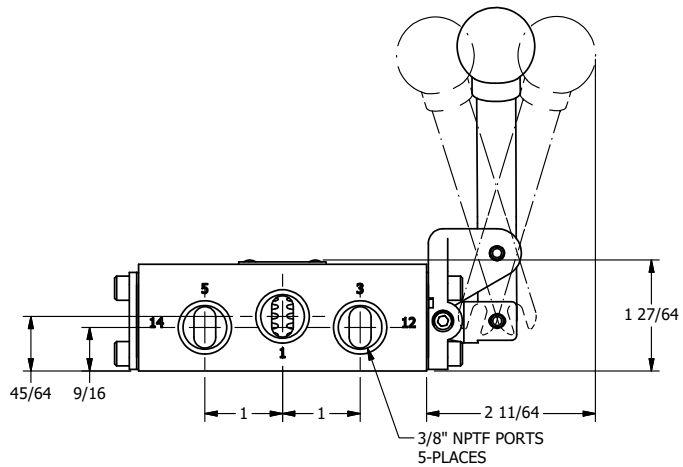

4

3

2

1

AAA
PRODUCTS
INTERNATIONAL

**AAA PRODUCTS
INTERNATIONAL**
7114 Harry Hines Blvd
Dallas, TX 75235

TITLE: 3/8" SIDE PORT, LEVER, 3 POS,
DTNT C, REGEN SPR CTR FRM A,
BNT LVR LFT, HVY DUTY

DRAWING NO.:
DIM_HW3DBLH