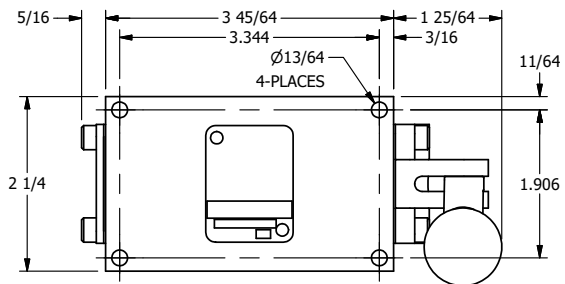

4

3

2

1

AAA
PRODUCTS
INTERNATIONAL

**AAA PRODUCTS
INTERNATIONAL**
7114 Harry Hines Blvd
Dallas, TX 75235

TITLE: 3/8" SIDE PORT, LEVER, 3 POS,
DTNT C, REGEN SPR CTR FRM A,
BNT LVR LFT, HVY DUTY

DRAWING NO.:
DIM_HW3DBLH