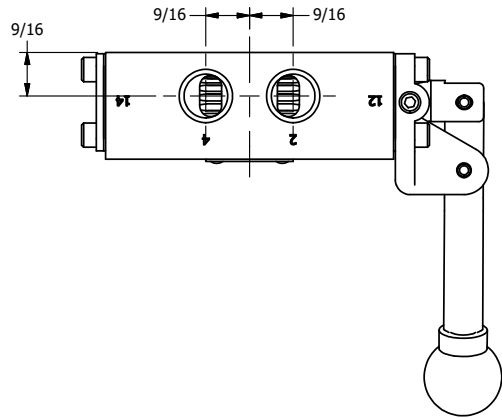

4

3

2

1

AAA
PRODUCTS
INTERNATIONAL

**AAA PRODUCTS
INTERNATIONAL**
7114 Harry Hines Blvd
Dallas, TX 75235

TITLE: 3/8" SIDE PORT, LEVER, 3 POS,
DTNT C, REGEN SPR CTR FRM A,
BNT LVR LFT, HVY DUTY

DRAWING NO.:
DIM_HW3DBLH