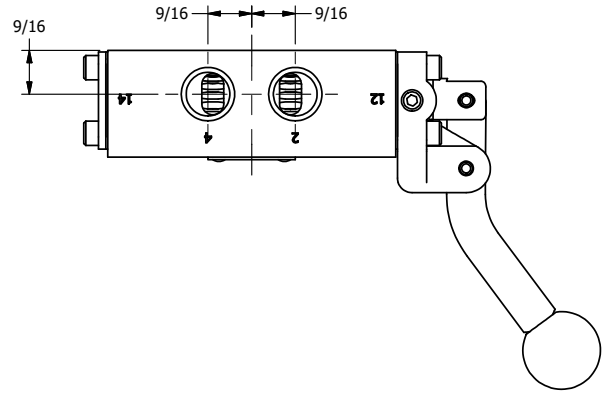

4

3

2

1

AAA
PRODUCTS
INTERNATIONAL

**AAA PRODUCTS
INTERNATIONAL**
7114 Harry Hines Blvd
Dallas, TX 75235

TITLE: 3/8" SIDE PORT, LEVER, 3 POS,
DTNT C, CLSD SPR CTR FRM A,
CRVD LVR, RED KNOB

DRAWING NO.:
DIM_HW3CJ