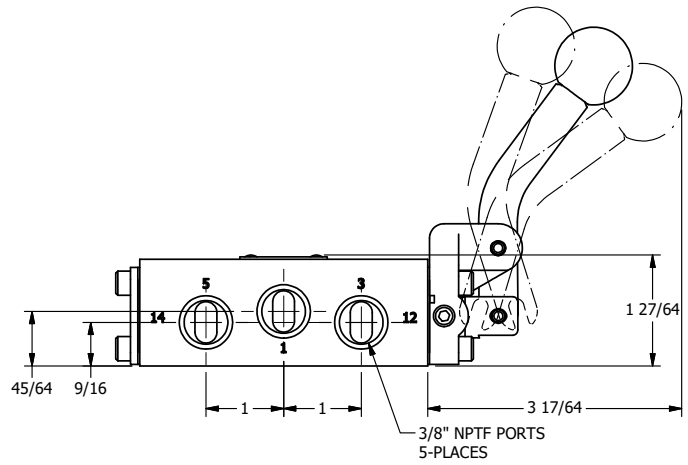

4

3

2

1

AAA
PRODUCTS
INTERNATIONAL

**AAA PRODUCTS
INTERNATIONAL**
7114 Harry Hines Blvd
Dallas, TX 75235

TITLE: 3/8" SIDE PORT, LEVER, 3 POS,
DTNT C, CLSD SPR CTR FRM A,
CRVD LVR, RED KNOB

DRAWING NO.:
DIM_HW3CJ