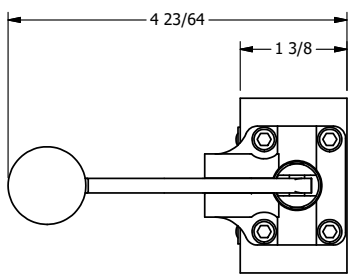

4

3

2

1

AAA
PRODUCTS
INTERNATIONAL

**AAA PRODUCTS
INTERNATIONAL**
7114 Harry Hines Blvd
Dallas, TX 75235

TITLE: 3/8" SIDE PORT, LEVER, 3 POS,
DTNT C, CLSD SPR CTR FRM A,
CRVD LVR, RED KNOB

DRAWING NO.:
DIM_HW3CJ