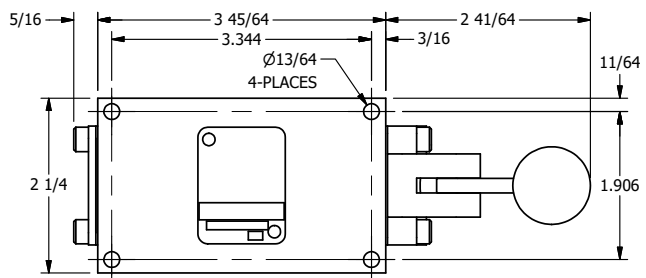

4

3

2

1

AAA
PRODUCTS
INTERNATIONAL

**AAA PRODUCTS
INTERNATIONAL**
7114 Harry Hines Blvd
Dallas, TX 75235

TITLE: 3/8" SIDE PORT, LEVER, 3 POS,
DTNT C, CLSD SPR CTR FRM A,
CRVD LVR, RED KNOB

DRAWING NO.:
DIM_HW3CJ