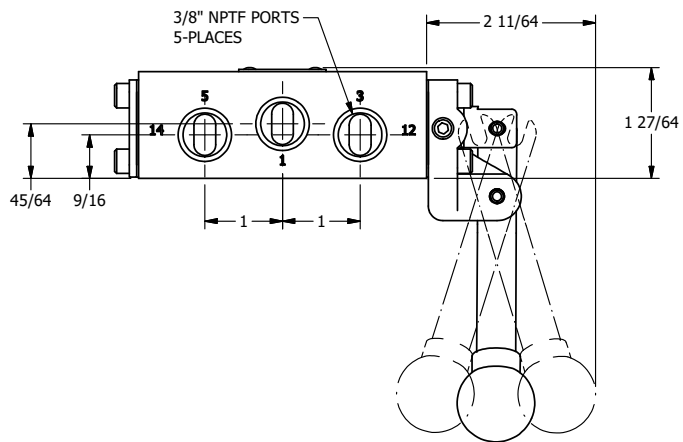

AAA
PRODUCTS
INTERNATIONAL

**AAA PRODUCTS
INTERNATIONAL**
7114 Harry Hines Blvd
Dallas, TX 75235

TITLE: 3/8" SIDE PORT, LEVER, 3 POS,
DTNT C, CLSD SPR CTR FRM A,
BNT LVR RGHT, 180D LVR

DRAWING NO.:
DIM_HW3BRT