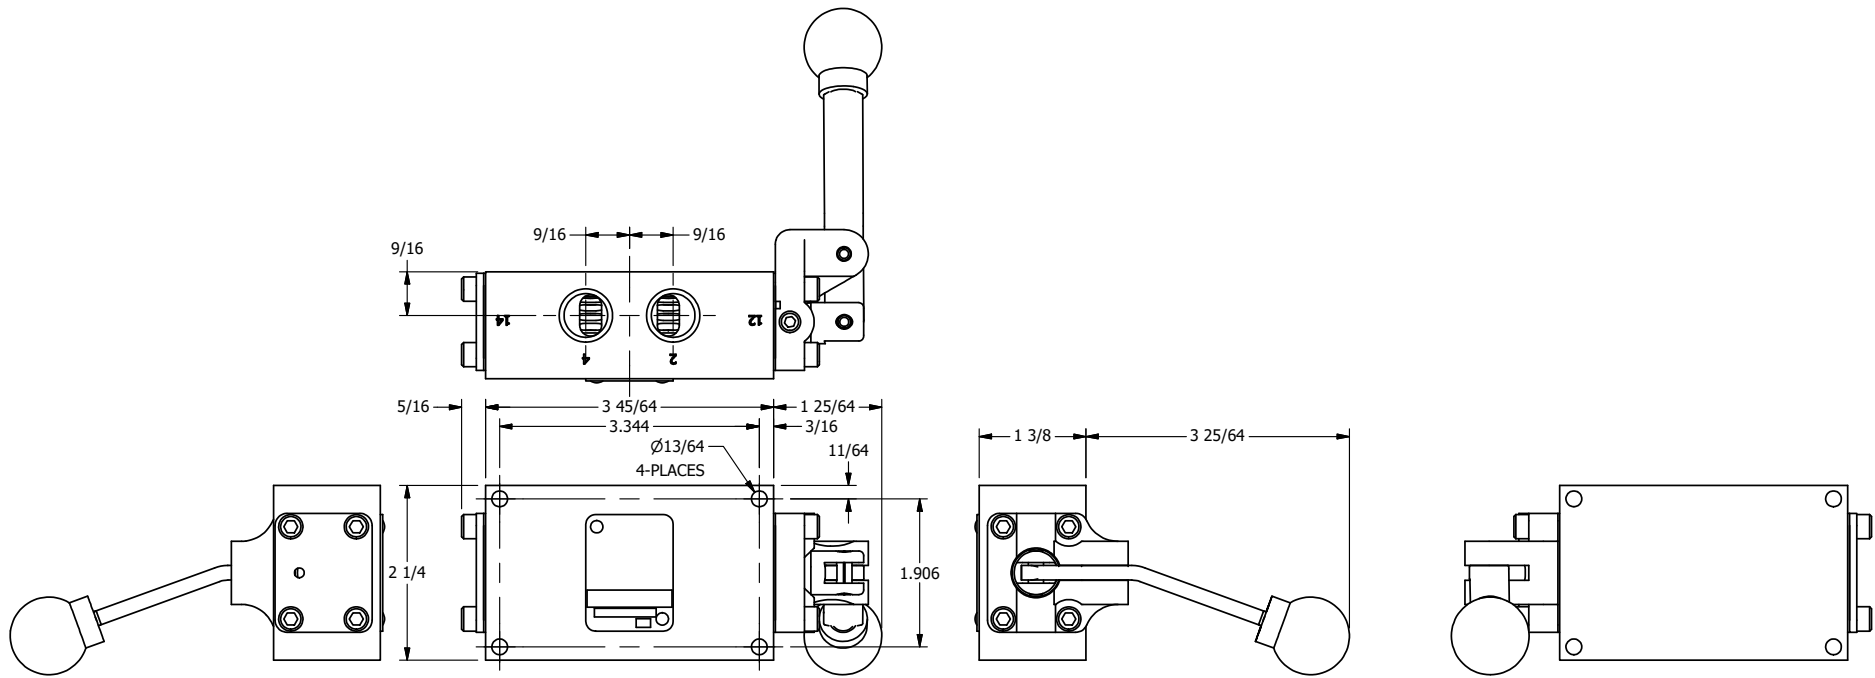

4

3

2

1

B

B

A

A

AAA
PRODUCTS
INTERNATIONAL

**AAA PRODUCTS
INTERNATIONAL**
7114 Harry Hines Blvd
Dallas, TX 75235

TITLE: 3/8" SIDE PORT, LEVER, 3 POS,
DTNT C, CLSD SPR CTR FRM A,
BNT LVR RGHT, 180D LVR

DRAWING NO.:
DIM_HW3BRT

4

3

2

1

THE INFORMATION CONTAINED WITHIN THIS DOCUMENT IS PROPRIETARY TO AAA PRODUCTS AND MAY NOT BE DISCLOSED WITHOUT PRIOR WRITTEN CONSENT