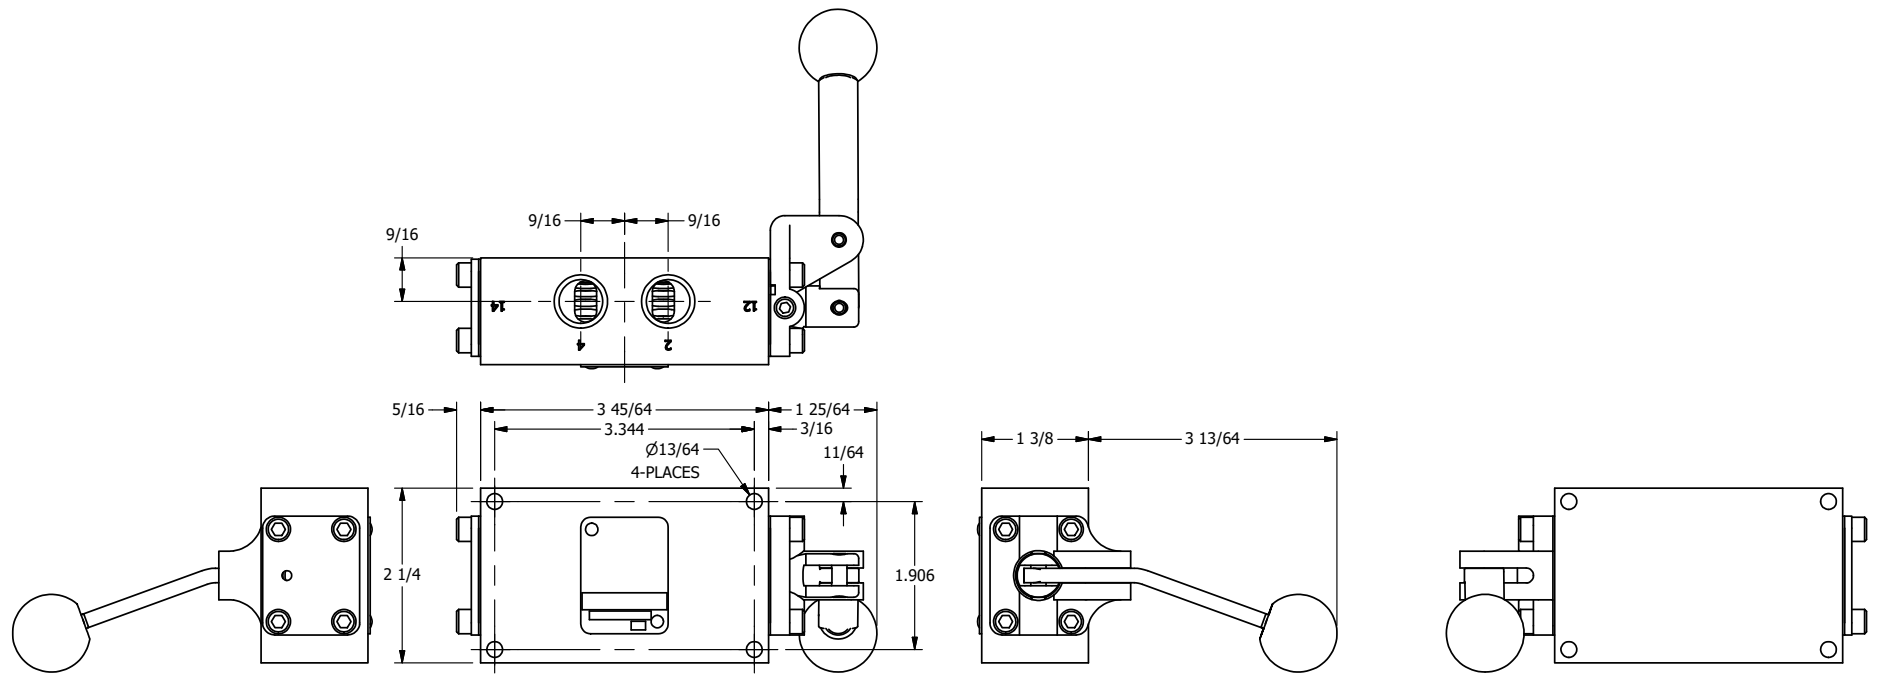

4

3

2

1

B

B

A

A

AAA
PRODUCTS
INTERNATIONAL

**AAA PRODUCTS
INTERNATIONAL**
7114 Harry Hines Blvd
Dallas, TX 75235

TITLE: 3/8" SIDE PORT, LEVER, 3 POS,
SPR CLSD CTR FRM A, DTNT C,
BNT LVR RT, HVY DTY, RD KNB, 180D

DRAWING NO.:
DIM_HW3BRHJT

4

3

2

1

THE INFORMATION CONTAINED WITHIN THIS DOCUMENT IS PROPRIETARY TO AAA PRODUCTS AND MAY NOT BE DISCLOSED WITHOUT PRIOR WRITTEN CONSENT