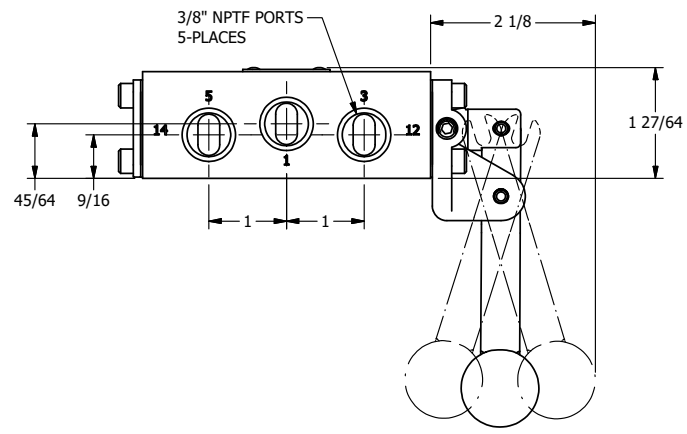

**AAA**  
PRODUCTS  
INTERNATIONAL

**AAA PRODUCTS  
INTERNATIONAL**  
7114 Harry Hines Blvd  
Dallas, TX 75235

TITLE: 3/8" SIDE PORT, LEVER, 3 POS,  
SPR CLSD CTR FRM A, DTNT C,  
BNT LVR RT, HVY DTY, RD KNB, 180D