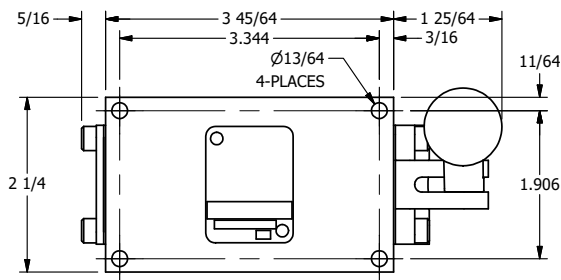

4

3

2

1

AAA
PRODUCTS
INTERNATIONAL

**AAA PRODUCTS
INTERNATIONAL**
7114 Harry Hines Blvd
Dallas, TX 75235

TITLE: 3/8" SIDE PORT, LEVER, 3 POS,
DTNT C, CLSD SPR CTR FRM A,
BNT LVR RGT, HVY DUTY, RED KNOB

DRAWING NO.:
DIM_HW3BRHJ