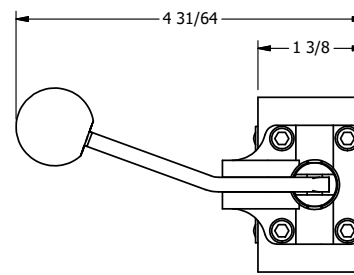

4

3

2

1

AAA
PRODUCTS
INTERNATIONAL

**AAA PRODUCTS
INTERNATIONAL**
7114 Harry Hines Blvd
Dallas, TX 75235

TITLE: 3/8" SIDE PORT, LEVER, 3 POS,
DTNT C, CLSD SPR CTR FRM A,
BNT LVR RGT, HVY DUTY, RED KNOB

DRAWING NO.:
DIM_HW3BRHJ