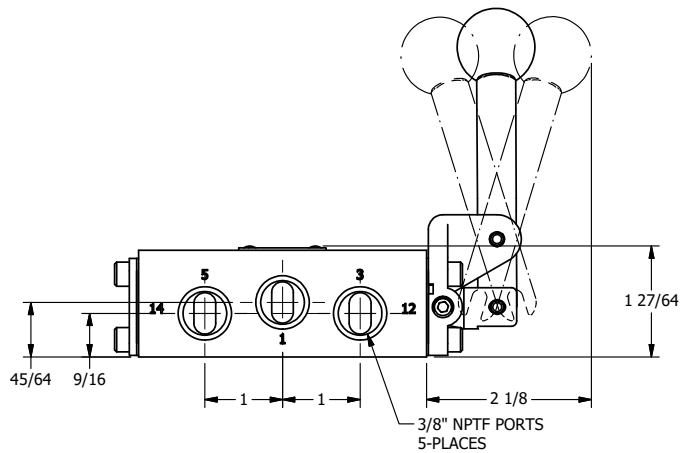

4

3

2

1

AAA
PRODUCTS
INTERNATIONAL

**AAA PRODUCTS
INTERNATIONAL**
7114 Harry Hines Blvd
Dallas, TX 75235

TITLE: 3/8" SIDE PORT, LEVER, 3 POS,
DTNT C, CLSD SPR CTR FRM A,
BNT LVR RGT, HVY DUTY, RED KNOB

DRAWING NO.:
DIM_HW3BRHJ