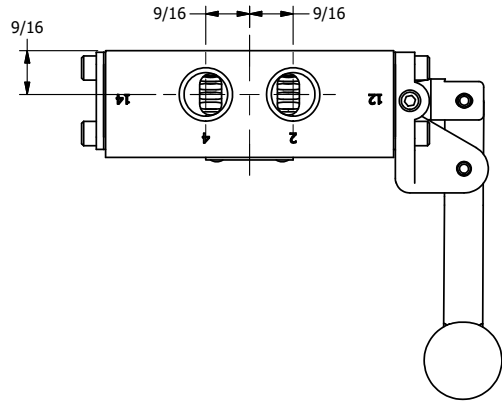

4

3

2

1

AAA
PRODUCTS
INTERNATIONAL

**AAA PRODUCTS
INTERNATIONAL**
7114 Harry Hines Blvd
Dallas, TX 75235

TITLE: 3/8" SIDE PORT, LEVER, 3 POS,
DTNT C, CLSD SPR CTR FRM A,
BNT LVR RGT, HVY DUTY, RED KNOB

DRAWING NO.:
DIM_HW3BRHJ