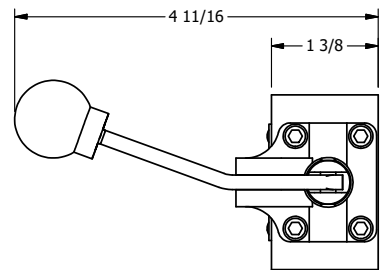

4

3

2

1

AAA
PRODUCTS
INTERNATIONAL

**AAA PRODUCTS
INTERNATIONAL**
7114 Harry Hines Blvd
Dallas, TX 75235

TITLE: 3/8" SIDE PORT, LEVER, 3 POS,
DTNT C, CLSD SPR CTR FRM A,
BNT LVR RIGHT, HVY DUTY

DRAWING NO.:
DIM_HW3BRH