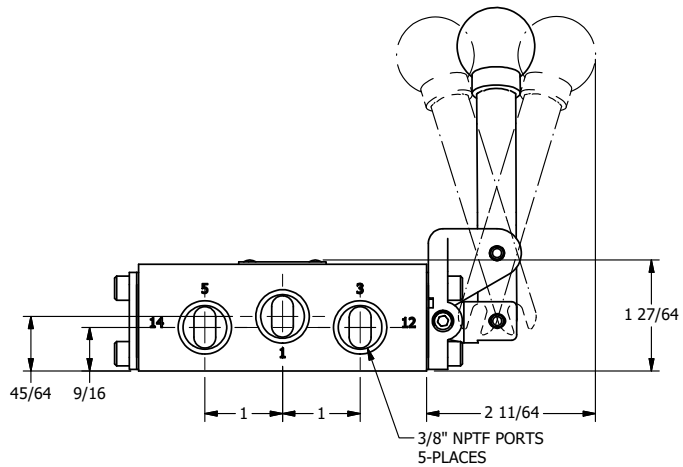

4

3

2

1

AAA
PRODUCTS
INTERNATIONAL

**AAA PRODUCTS
INTERNATIONAL**
7114 Harry Hines Blvd
Dallas, TX 75235

TITLE: 3/8" SIDE PORT, LEVER, 3 POS,
DTNT C, CLSD SPR CTR FRM A,
BNT LVR RIGHT, HVY DUTY

DRAWING NO.:
DIM_HW3BRH