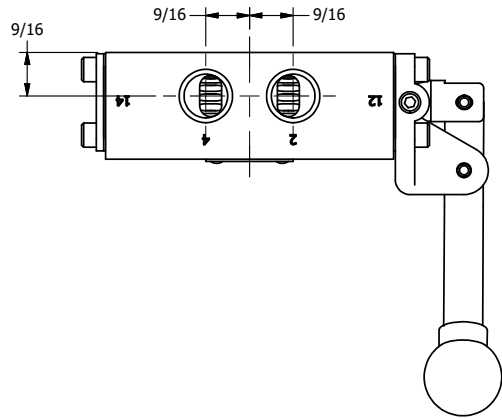

4

3

2

1

AAA
PRODUCTS
INTERNATIONAL

**AAA PRODUCTS
INTERNATIONAL**
7114 Harry Hines Blvd
Dallas, TX 75235

TITLE: 3/8" SIDE PORT, LEVER, 3 POS,
DTNT C, CLSD SPR CTR FRM A,
BNT LVR RIGHT, HVY DUTY

DRAWING NO.:
DIM_HW3BRH