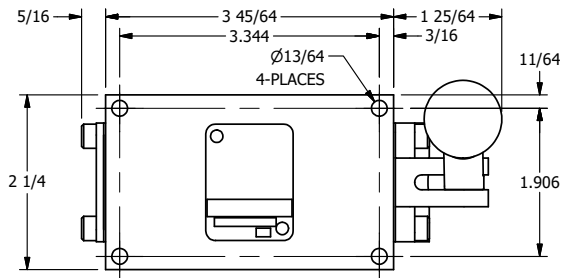

4

3

2

1

AAA
PRODUCTS
INTERNATIONAL

**AAA PRODUCTS
INTERNATIONAL**
7114 Harry Hines Blvd
Dallas, TX 75235

TITLE: 3/8" SIDE PORT, LEVER, 3 POS,
DTNT C, CLSD SPR CTR FRM A,
BNT LVR RIGHT, HVY DUTY

DRAWING NO.:
DIM_HW3BRH