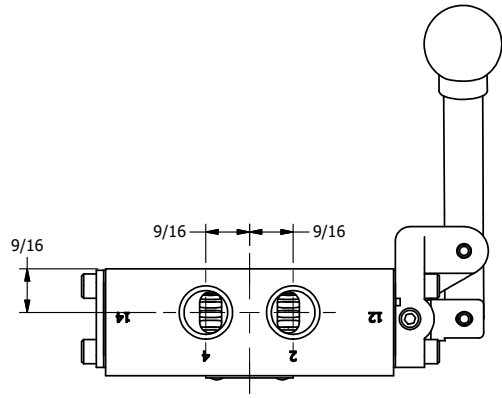

4

3

2

1

B

B

A

A

4

3

2

1

AAA
PRODUCTS
INTERNATIONAL

AAA PRODUCTS INTERNATIONAL
7114 Harry Hines Blvd
Dallas, TX 75235

TITLE: 3/8" SIDE PORT, LEVER, 3 POS,
DTNT C, CLSD SPR CTR FRM A,
BNT LVR LFT, 180D LVR

DRAWING NO.:
DIM_HW3BLT

THE INFORMATION CONTAINED WITHIN THIS DOCUMENT IS PROPRIETARY TO AAA PRODUCTS AND MAY NOT BE DISCLOSED WITHOUT PRIOR WRITTEN CONSENT