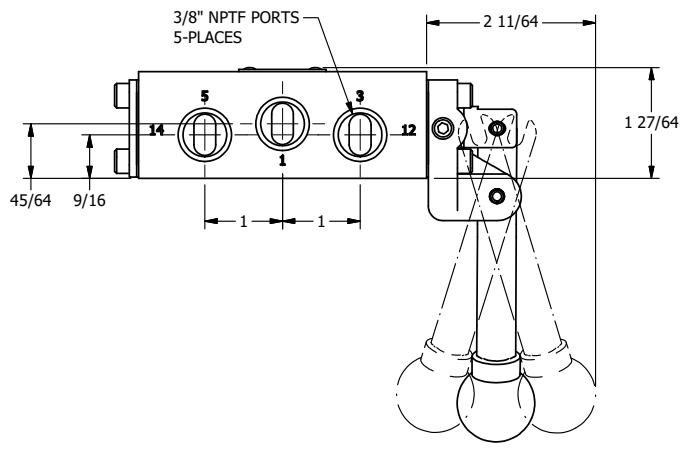

4

3

2

1

B

B

A

A

4

3

2

1

AAA
PRODUCTS
INTERNATIONAL

AAA PRODUCTS INTERNATIONAL
7114 Harry Hines Blvd
Dallas, TX 75235

TITLE: 3/8" SIDE PORT, LEVER, 3 POS,
DTNT C, CLSD SPR CTR FRM A,
BNT LVR LFT, 180D LVR

DRAWING NO.:
DIM_HW3BLT

THE INFORMATION CONTAINED WITHIN THIS DOCUMENT IS PROPRIETARY TO AAA PRODUCTS AND MAY NOT BE DISCLOSED WITHOUT PRIOR WRITTEN CONSENT