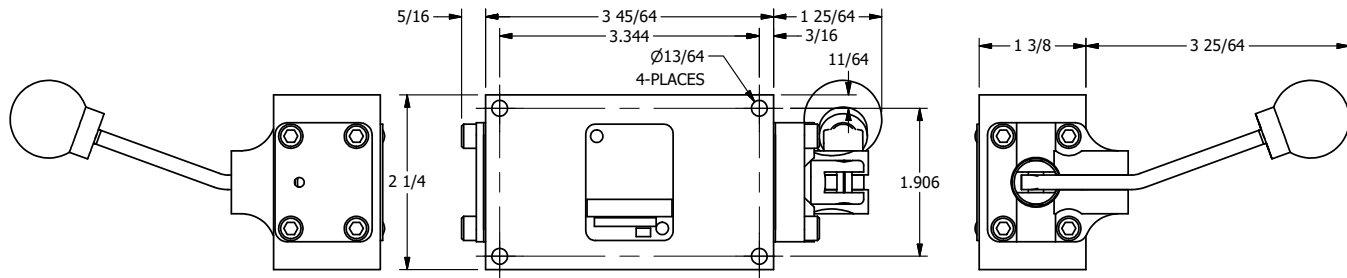

4

3

2

1

B

B

A

A

4

3

2

1

AAA
PRODUCTS
INTERNATIONAL

AAA PRODUCTS INTERNATIONAL
7114 Harry Hines Blvd
Dallas, TX 75235

TITLE: 3/8" SIDE PORT, LEVER, 3 POS,
DTNT C, CLSD SPR CTR FRM A,
BNT LVR LFT, 180D LVR

DRAWING NO.:
DIM_HW3BLT

THE INFORMATION CONTAINED WITHIN THIS DOCUMENT IS PROPRIETARY TO AAA PRODUCTS AND MAY NOT BE DISCLOSED WITHOUT PRIOR WRITTEN CONSENT