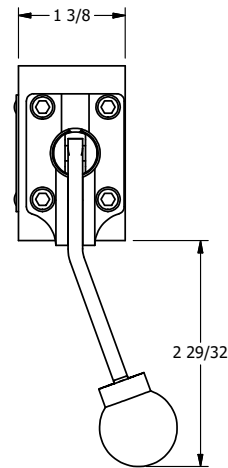

4

3

2

1

AAA
PRODUCTS
INTERNATIONAL

AAA PRODUCTS INTERNATIONAL
7114 Harry Hines Blvd
Dallas, TX 75235

TITLE: 3/8" SIDE PORT, LEVER, 3 POS,
DTNT C, CLSD SPR CTR FRM A,
BNT LVR LFT, 270D LVR

DRAWING NO.:
DIM_HW3BLRT