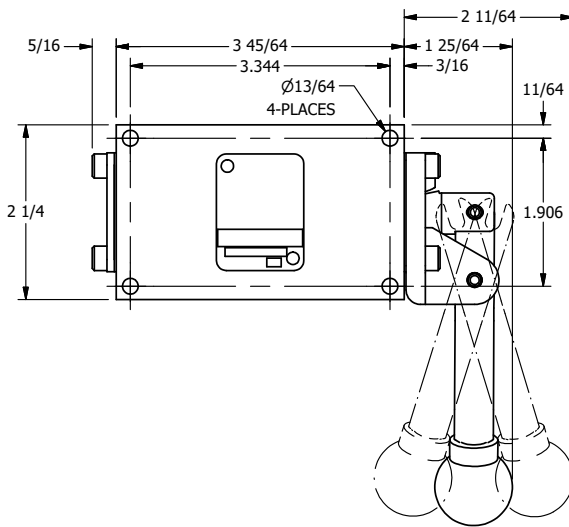

4

3

2

1

AAA
PRODUCTS
INTERNATIONAL

AAA PRODUCTS INTERNATIONAL
7114 Harry Hines Blvd
Dallas, TX 75235

TITLE: 3/8" SIDE PORT, LEVER, 3 POS,
DTNT C, CLSD SPR CTR FRM A,
BNT LVR LFT, 270D LVR

DRAWING NO.:
DIM_HW3BLRT