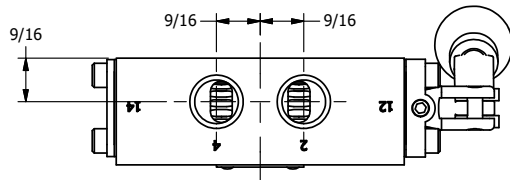

4

3

2

1

AAA
PRODUCTS
INTERNATIONAL

AAA PRODUCTS INTERNATIONAL
7114 Harry Hines Blvd
Dallas, TX 75235

TITLE: 3/8" SIDE PORT, LEVER, 3 POS,
DTNT C, CLSD SPR CTR FRM A,
BNT LVR LFT, 270D LVR

DRAWING NO.:
DIM_HW3BLRT