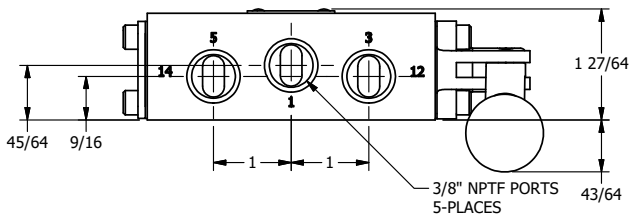

4

3

2

1

AAA
PRODUCTS
INTERNATIONAL

AAA PRODUCTS INTERNATIONAL
7114 Harry Hines Blvd
Dallas, TX 75235

TITLE: 3/8" SIDE PORT, LEVER, 3 POS,
DTNT C, CLSD SPR CTR FRM A,
BNT LVR LFT, 270D LVR

DRAWING NO.:
DIM_HW3BLRT