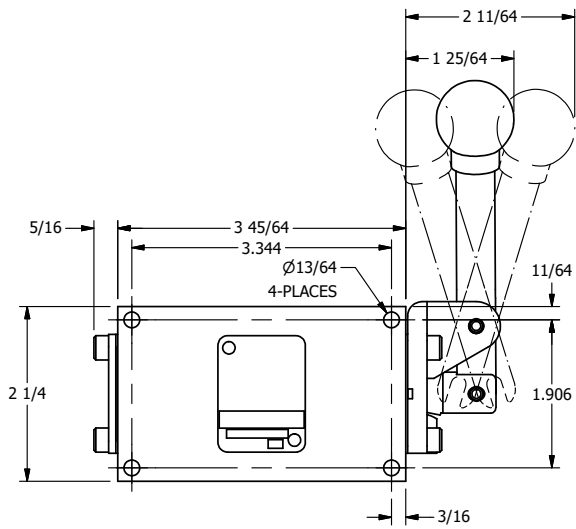

4

3

2

1

**AAA**  
PRODUCTS  
INTERNATIONAL

**AAA PRODUCTS  
INTERNATIONAL**  
7114 Harry Hines Blvd  
Dallas, TX 75235

TITLE: 3/8" SIDE PORT, LEVER, 3 POS,  
DTNT C, CLSD SPR CTR FRM A,  
BNT LVR LFT, 90D LVR

DRAWING NO.:  
DIM\_HW3BLR

THE INFORMATION CONTAINED WITHIN THIS DOCUMENT IS PROPRIETARY TO AAA PRODUCTS AND MAY NOT BE DISCLOSED WITHOUT PRIOR WRITTEN CONSENT

4

3

2

1

B

B