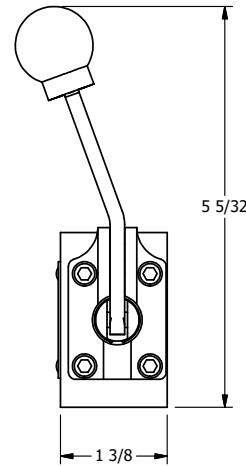

4

3

2

1

**AAA**  
PRODUCTS  
INTERNATIONAL

**AAA PRODUCTS  
INTERNATIONAL**  
7114 Harry Hines Blvd  
Dallas, TX 75235

TITLE: 3/8" SIDE PORT, LEVER, 3 POS,  
DTNT C, CLSD SPR CTR FRM A,  
BNT LVR LFT, 90D LVR

DRAWING NO.:  
DIM\_HW3BLR

THE INFORMATION CONTAINED WITHIN THIS DOCUMENT IS PROPRIETARY TO AAA PRODUCTS AND MAY NOT BE DISCLOSED WITHOUT PRIOR WRITTEN CONSENT

4

3

2

1

B

B