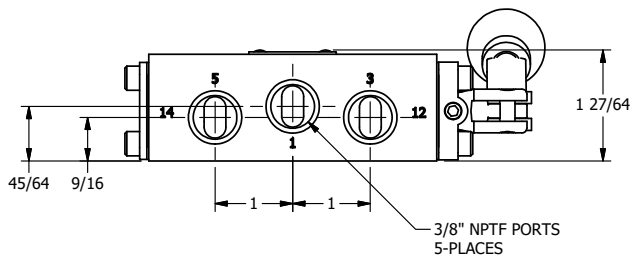

4

3

2

1

**AAA**  
PRODUCTS  
INTERNATIONAL

**AAA PRODUCTS  
INTERNATIONAL**  
7114 Harry Hines Blvd  
Dallas, TX 75235

TITLE: 3/8" SIDE PORT, LEVER, 3 POS,  
DTNT C, CLSD SPR CTR FRM A,  
BNT LVR LFT, 90D LVR