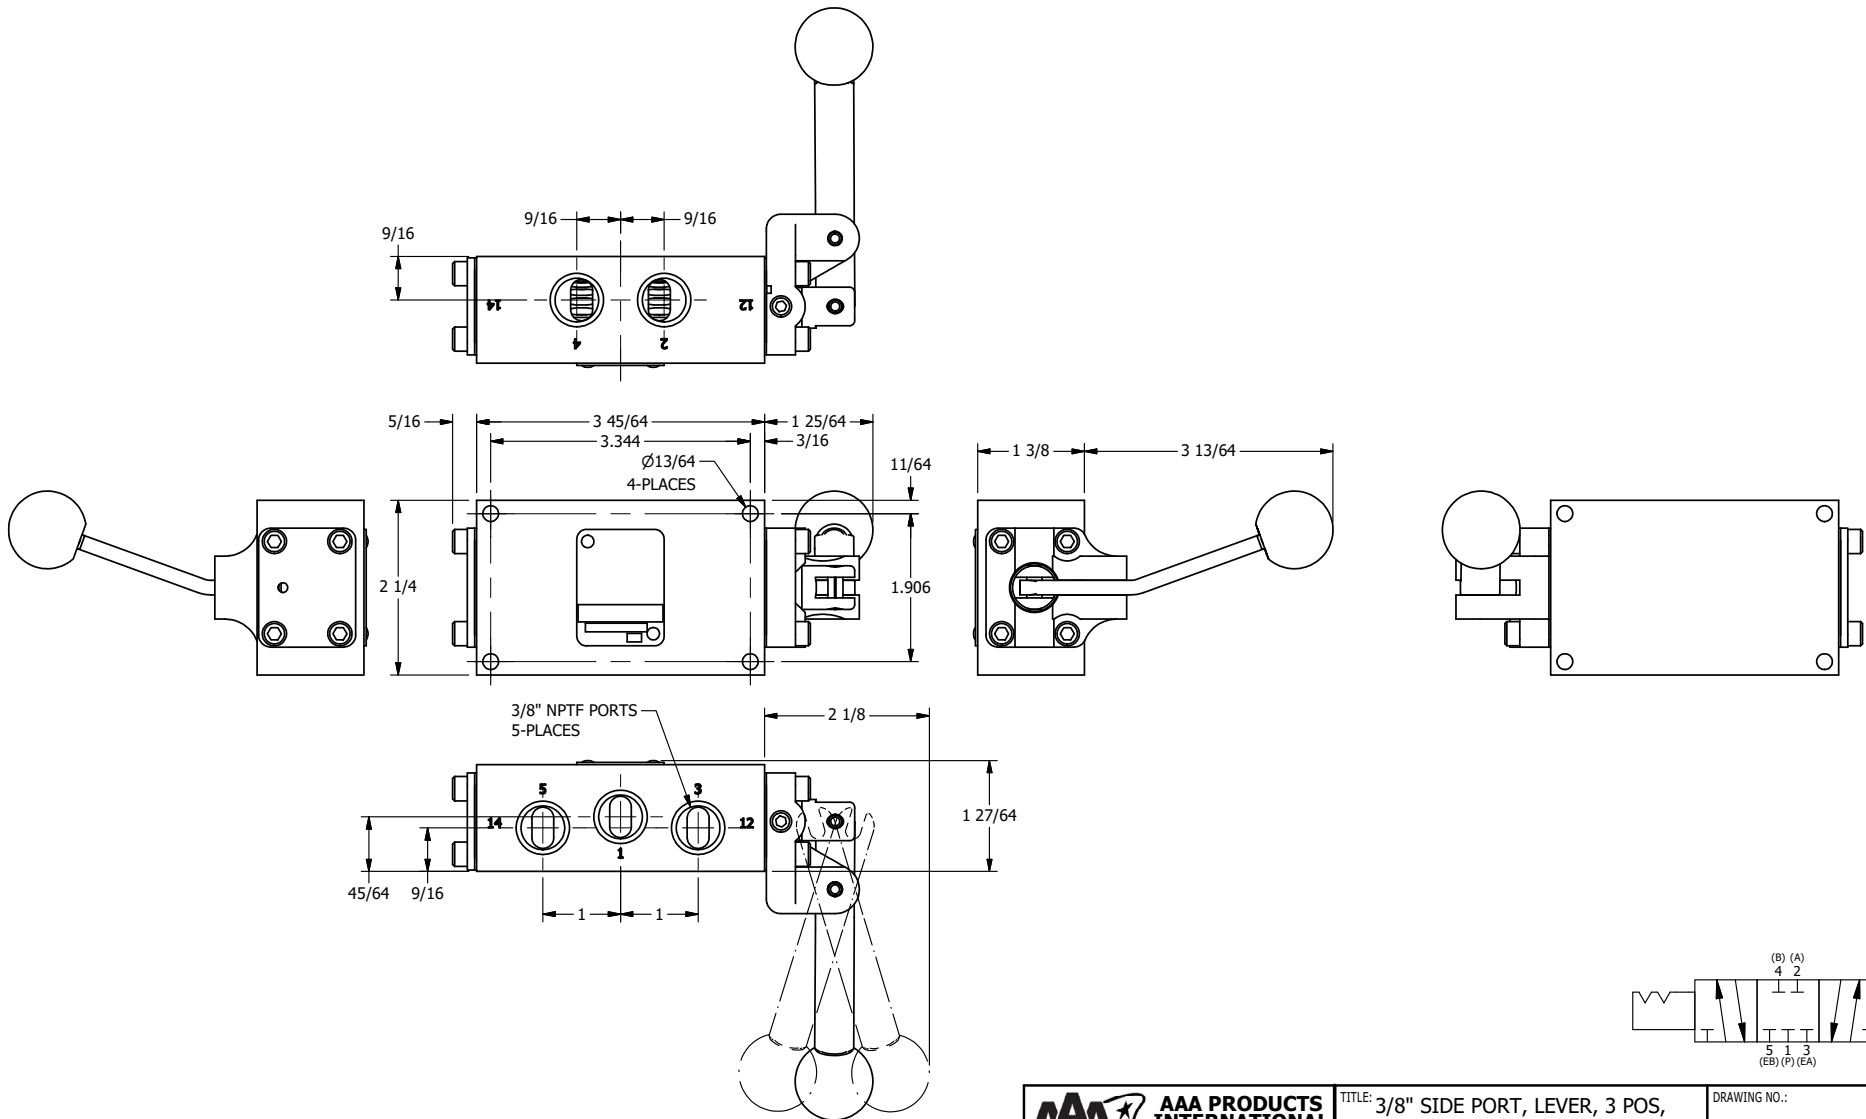

4

3

2

1

B

B

A

A

**AAA**  
PRODUCTS  
INTERNATIONAL

**AAA PRODUCTS  
INTERNATIONAL**  
7114 Harry Hines Blvd  
Dallas, TX 75235

TITLE: 3/8" SIDE PORT, LEVER, 3 POS,  
DTNT C, CLSD SPR CTR FRM A,  
BNT LVR LFT, RED KNOB, 180D LVR

DRAWING NO.:  
DIM\_HW3BLJT

THE INFORMATION CONTAINED WITHIN THIS DOCUMENT IS PROPRIETARY TO AAA PRODUCTS AND MAY NOT BE DISCLOSED WITHOUT PRIOR WRITTEN CONSENT

4

3

2

1