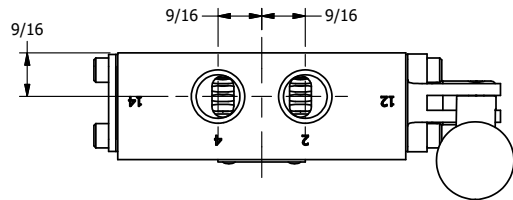

4

3

2

1

4

3

2

1

AAA
PRODUCTS
INTERNATIONAL

**AAA PRODUCTS
INTERNATIONAL**
7114 Harry Hines Blvd
Dallas, TX 75235

TITLE: 3/8" SIDE PORT, LEVER, 3 POS,
DTNT C, CLSD SPR CTR FRM A,
BNT LVR LFT, RED KNOB, 90D LVR

DRAWING NO.:
DIM_HW3BLJR