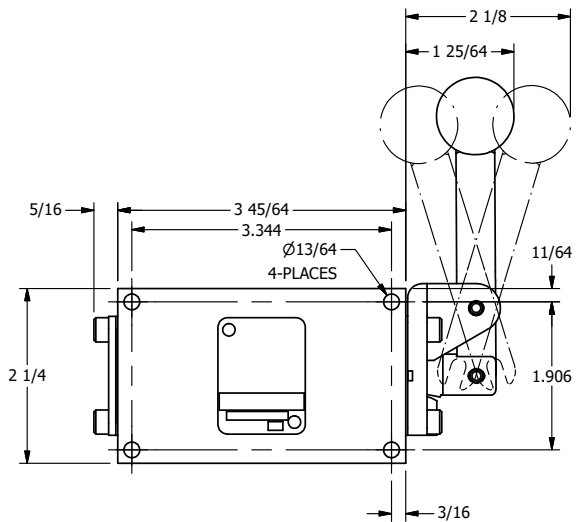

4

3

2

1

4

3

2

1

AAA
PRODUCTS
INTERNATIONAL

**AAA PRODUCTS
INTERNATIONAL**
7114 Harry Hines Blvd
Dallas, TX 75235

TITLE: 3/8" SIDE PORT, LEVER, 3 POS,
DTNT C, CLSD SPR CTR FRM A,
BNT LVR LFT, RED KNOB, 90D LVR

DRAWING NO.:
DIM_HW3BLJR