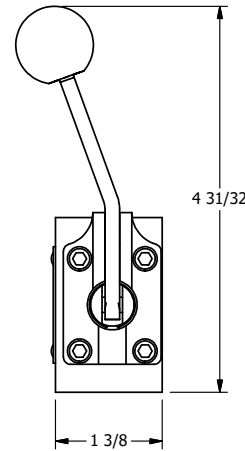

4

3

2

1

4

3

2

1

AAA
PRODUCTS
INTERNATIONAL

**AAA PRODUCTS
INTERNATIONAL**
7114 Harry Hines Blvd
Dallas, TX 75235

TITLE: 3/8" SIDE PORT, LEVER, 3 POS,
DTNT C, CLSD SPR CTR FRM A,
BNT LVR LFT, RED KNOB, 90D LVR

DRAWING NO.:
DIM_HW3BLJR