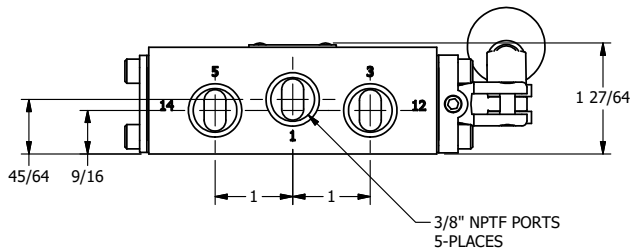

4

3

2

1

4

3

2

1

AAA
PRODUCTS
INTERNATIONAL

**AAA PRODUCTS
INTERNATIONAL**
7114 Harry Hines Blvd
Dallas, TX 75235

TITLE: 3/8" SIDE PORT, LEVER, 3 POS,
DTNT C, CLSD SPR CTR FRM A,
BNT LVR LFT, RED KNOB, 90D LVR

DRAWING NO.:
DIM_HW3BLJR

THE INFORMATION CONTAINED WITHIN THIS DOCUMENT IS PROPRIETARY TO AAA PRODUCTS AND MAY NOT BE DISCLOSED WITHOUT PRIOR WRITTEN CONSENT