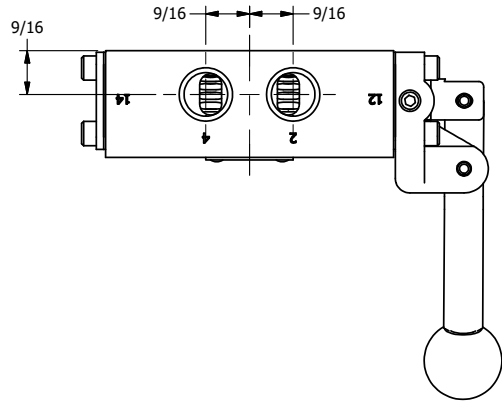

4

3

2

1

**AAA**  
PRODUCTS  
INTERNATIONAL

**AAA PRODUCTS  
INTERNATIONAL**  
7114 Harry Hines Blvd  
Dallas, TX 75235

TITLE: 3/8" SIDE PORT, LEVER, 3 POS,  
DTNT C, CLSD SPR CTR FRM A,  
BNT LVR LFT, RED KNOB

DRAWING NO.:  
DIM\_HW3BLJ

THE INFORMATION CONTAINED WITHIN THIS DOCUMENT IS PROPRIETARY TO AAA PRODUCTS AND MAY NOT BE DISCLOSED WITHOUT PRIOR WRITTEN CONSENT

4

3

2

1