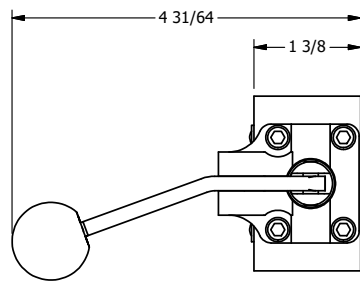

4

3

2

1

**AAA**  
PRODUCTS  
INTERNATIONAL

**AAA PRODUCTS  
INTERNATIONAL**  
7114 Harry Hines Blvd  
Dallas, TX 75235

TITLE: 3/8" SIDE PORT, LEVER, 3 POS,  
DTNT C, CLSD SPR CTR FRM A,  
BNT LVR LFT, RED KNOB

DRAWING NO.:  
DIM\_HW3BLJ

THE INFORMATION CONTAINED WITHIN THIS DOCUMENT IS PROPRIETARY TO AAA PRODUCTS AND MAY NOT BE DISCLOSED WITHOUT PRIOR WRITTEN CONSENT

4

3

2

1