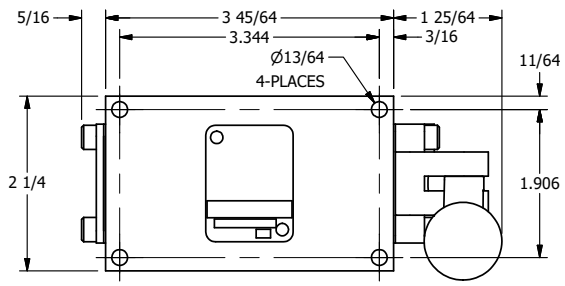

4

3

2

1

**AAA**  
PRODUCTS  
INTERNATIONAL

**AAA PRODUCTS  
INTERNATIONAL**  
7114 Harry Hines Blvd  
Dallas, TX 75235

TITLE: 3/8" SIDE PORT, LEVER, 3 POS,  
DTNT C, CLSD SPR CTR FRM A,  
BNT LVR LFT, RED KNOB

DRAWING NO.:  
DIM\_HW3BLJ

THE INFORMATION CONTAINED WITHIN THIS DOCUMENT IS PROPRIETARY TO AAA PRODUCTS AND MAY NOT BE DISCLOSED WITHOUT PRIOR WRITTEN CONSENT

4

3

2

1