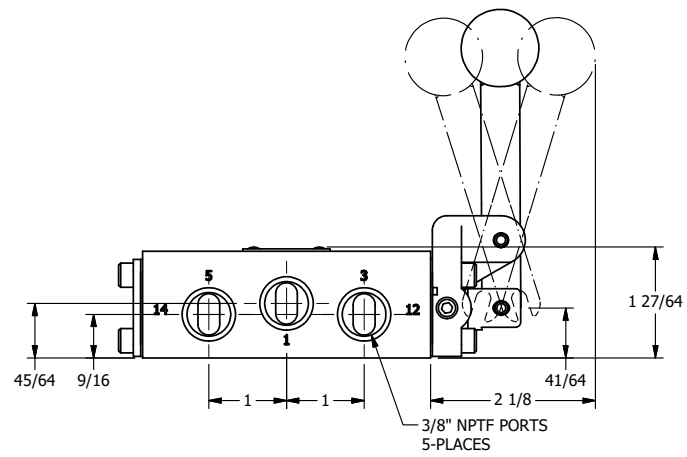

4

3

2

1

**AAA**  
PRODUCTS  
INTERNATIONAL

**AAA PRODUCTS  
INTERNATIONAL**  
7114 Harry Hines Blvd  
Dallas, TX 75235

TITLE: 3/8" SIDE PORT, LEVER, 3 POS,  
DTNT C, CLSD SPR CTR FRM A,  
BNT LVR LFT, RED KNOB

DRAWING NO.:  
DIM\_HW3BLJ

THE INFORMATION CONTAINED WITHIN THIS DOCUMENT IS PROPRIETARY TO AAA PRODUCTS AND MAY NOT BE DISCLOSED WITHOUT PRIOR WRITTEN CONSENT

4

3

2

1