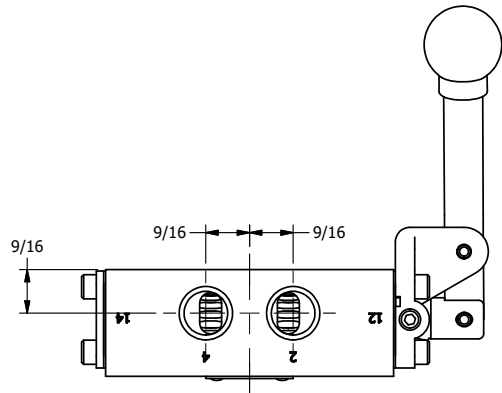

4

3

2

1

B

B

A

A

4

3

2

1

AAA
PRODUCTS
INTERNATIONAL

**AAA PRODUCTS
INTERNATIONAL**
7114 Harry Hines Blvd
Dallas, TX 75235

TITLE: 3/8" SIDE PORT, LEVER, 3 POS,
DTNT C, CLSD SPR CTR FRM A,
BNT LVR LFT, HVY DUTY, 180D LVR

DRAWING NO.:
DIM_HW3BLHT

THE INFORMATION CONTAINED WITHIN THIS DOCUMENT IS PROPRIETARY TO AAA PRODUCTS AND MAY NOT BE DISCLOSED WITHOUT PRIOR WRITTEN CONSENT