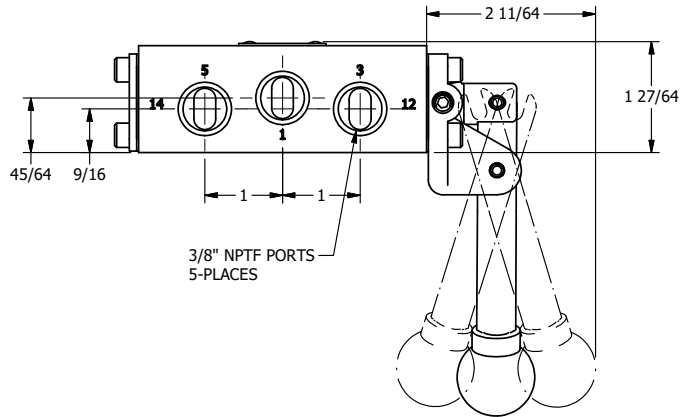

4

3

2

1

B

B

A

A

4

3

2

1

AAA
PRODUCTS
INTERNATIONAL

**AAA PRODUCTS
INTERNATIONAL**
7114 Harry Hines Blvd
Dallas, TX 75235

TITLE: 3/8" SIDE PORT, LEVER, 3 POS,
DTNT C, CLSD SPR CTR FRM A,
BNT LVR LFT, HVY DUTY, 180D LVR

DRAWING NO.:
DIM_HW3BLHT

THE INFORMATION CONTAINED WITHIN THIS DOCUMENT IS PROPRIETARY TO AAA PRODUCTS AND MAY NOT BE DISCLOSED WITHOUT PRIOR WRITTEN CONSENT