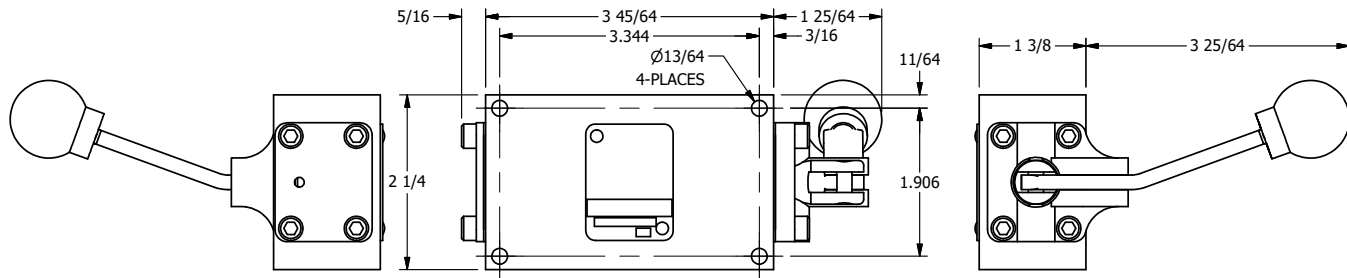

4

3

2

1

B

B

A

A

4

3

2

1

AAA
PRODUCTS
INTERNATIONAL

**AAA PRODUCTS
INTERNATIONAL**
7114 Harry Hines Blvd
Dallas, TX 75235

TITLE: 3/8" SIDE PORT, LEVER, 3 POS,
DTNT C, CLSD SPR CTR FRM A,
BNT LVR LFT, HVY DUTY, 180D LVR

DRAWING NO.:
DIM_HW3BLHT

THE INFORMATION CONTAINED WITHIN THIS DOCUMENT IS PROPRIETARY TO AAA PRODUCTS AND MAY NOT BE DISCLOSED WITHOUT PRIOR WRITTEN CONSENT