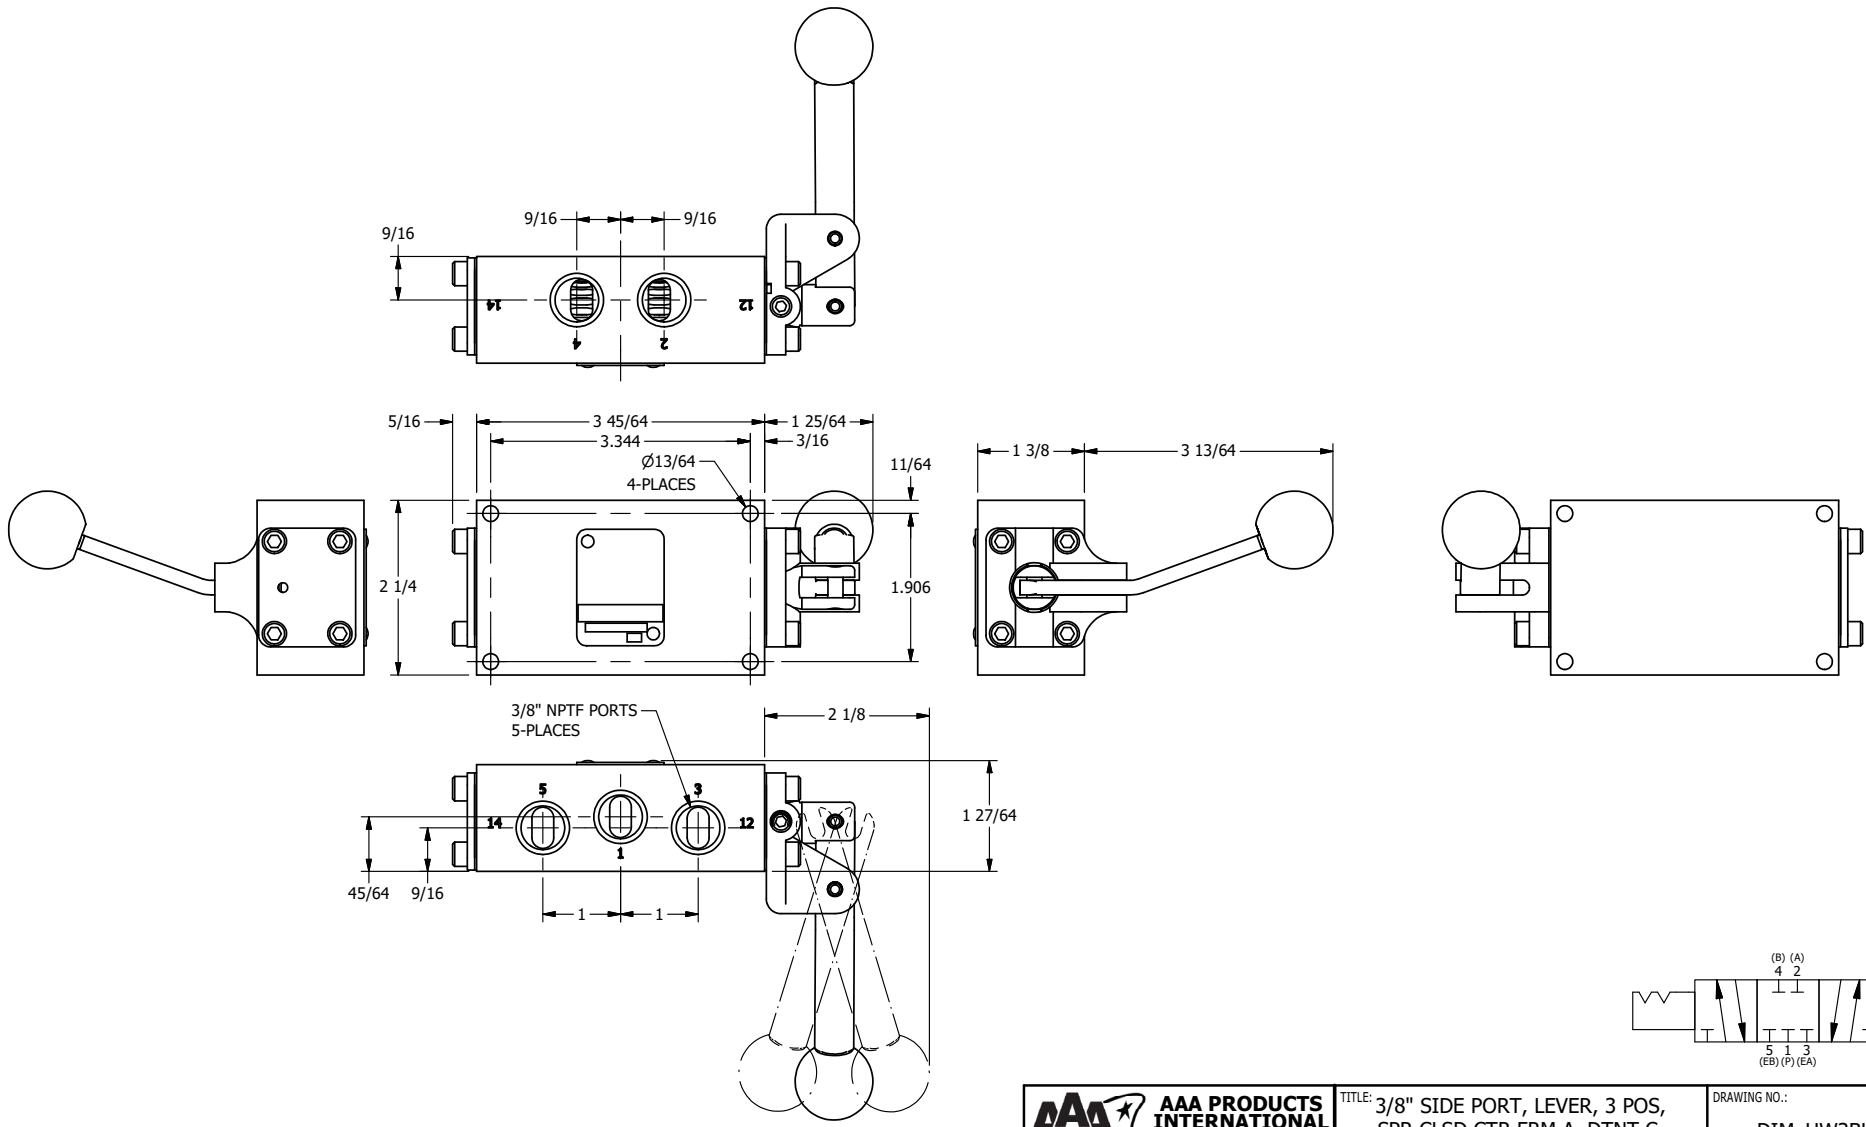

4

3

2

1

B

B

A

A

AAA
 PRODUCTS
 INTERNATIONAL
 7114 Harry Hines Blvd
 Dallas, TX 75235

TITLE: 3/8" SIDE PORT, LEVER, 3 POS,
 SPR CLSD CTR FRM A, DTNT C,
 BNT LVR LFT, HVY DTY, RD KNB, 180D

DRAWING NO.:
 DIM_HW3BLHJT

THE INFORMATION CONTAINED WITHIN THIS DOCUMENT IS PROPRIETARY TO AAA PRODUCTS AND MAY NOT BE DISCLOSED WITHOUT PRIOR WRITTEN CONSENT