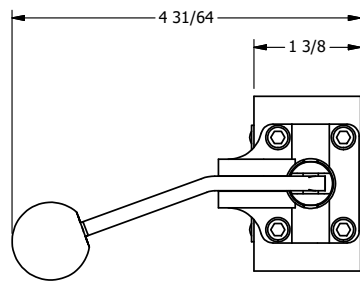

4

3

2

1

AAA
PRODUCTS
INTERNATIONAL

**AAA PRODUCTS
INTERNATIONAL**
7114 Harry Hines Blvd
Dallas, TX 75235

TITLE: 3/8" SIDE PORT, LEVER, 3 POS,
DTNT C, CLSD SPR CTR FRM A,
BNT LVR LFT, HVY DUTY, RED KNOB

DRAWING NO.:
DIM_HW3BLHJ