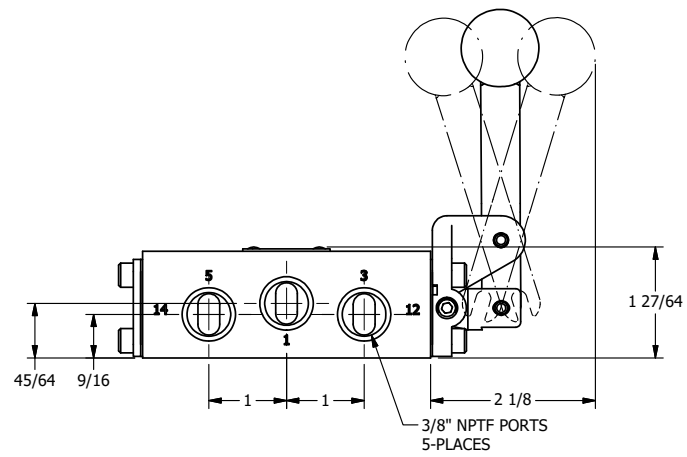

4

3

2

1

AAA
PRODUCTS
INTERNATIONAL

**AAA PRODUCTS
INTERNATIONAL**
7114 Harry Hines Blvd
Dallas, TX 75235

TITLE: 3/8" SIDE PORT, LEVER, 3 POS,
DTNT C, CLSD SPR CTR FRM A,
BNT LVR LFT, HVY DUTY, RED KNOB

DRAWING NO.:
DIM_HW3BLHJ