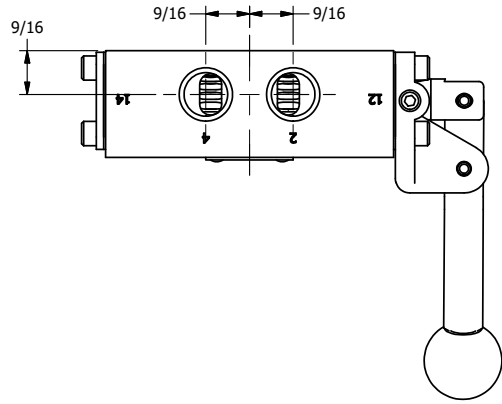

4

3

2

1

AAA
PRODUCTS
INTERNATIONAL

**AAA PRODUCTS
INTERNATIONAL**
7114 Harry Hines Blvd
Dallas, TX 75235

TITLE: 3/8" SIDE PORT, LEVER, 3 POS,
DTNT C, CLSD SPR CTR FRM A,
BNT LVR LFT, HVY DUTY, RED KNOB

DRAWING NO.:
DIM_HW3BLHJ