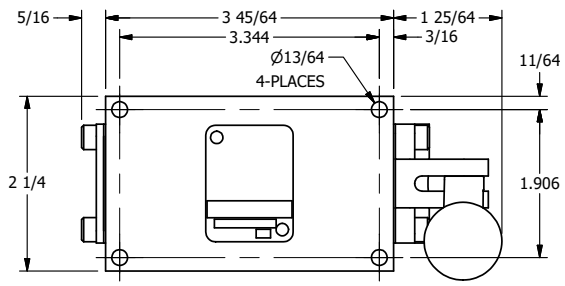

4

3

2

1

AAA
PRODUCTS
INTERNATIONAL

**AAA PRODUCTS
INTERNATIONAL**
7114 Harry Hines Blvd
Dallas, TX 75235

TITLE: 3/8" SIDE PORT, LEVER, 3 POS,
DTNT C, CLSD SPR CTR FRM A,
BNT LVR LFT, HVY DUTY, RED KNOB

DRAWING NO.:
DIM_HW3BLHJ