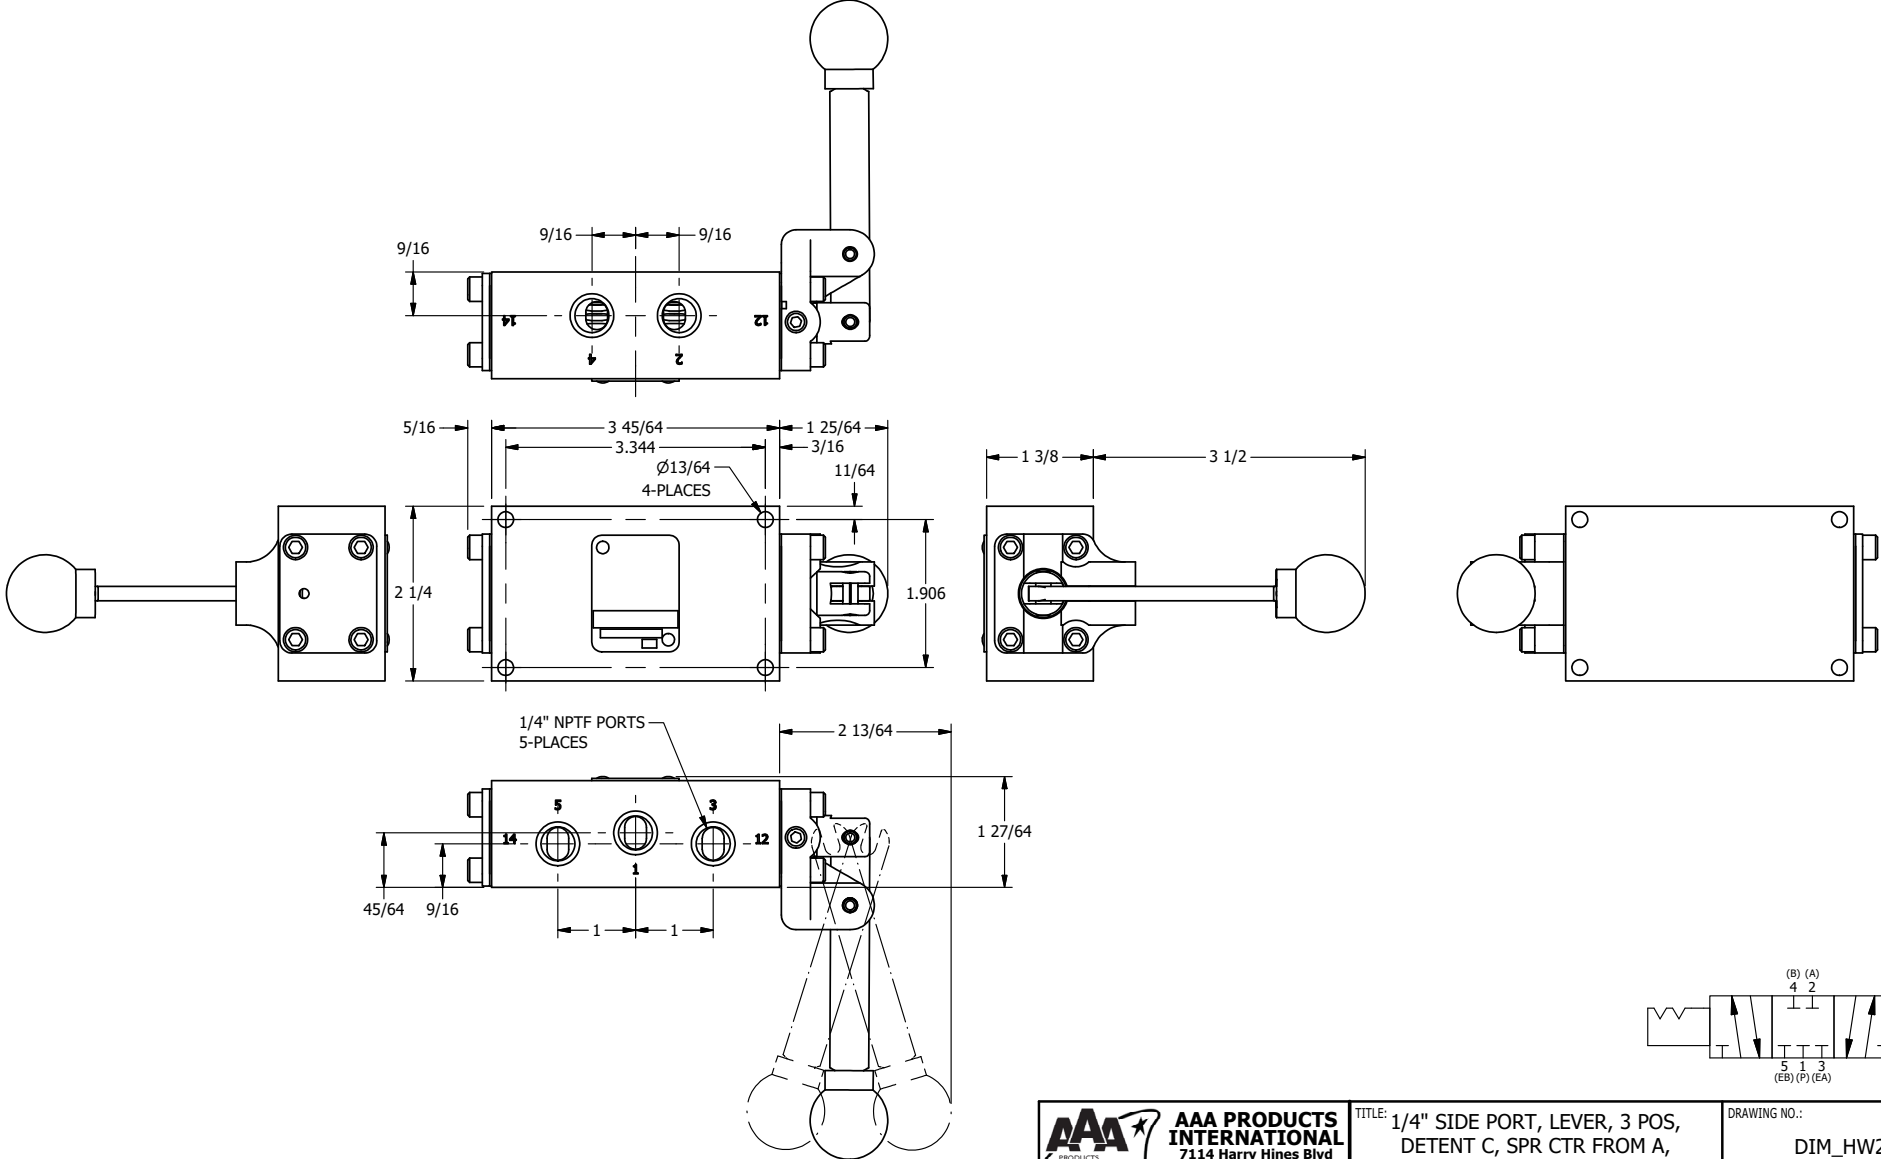

AAA
PRODUCTS
INTERNATIONAL

**AAA PRODUCTS
INTERNATIONAL**
7114 Harry Hines Blvd
Dallas, TX 75235

TITLE: 1/4" SIDE PORT, LEVER, 3 POS,
DETENT C, SPR CTR FROM A,
CLSD CTR SPL, 180D LEVER

DRAWING NO.:
DIM_HW2T