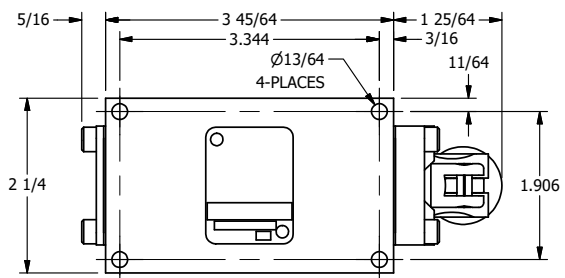

4

3

2

1

B

B

A

A

4

3

2

1

AAA
PRODUCTS
INTERNATIONAL

**AAA PRODUCTS
INTERNATIONAL**
7114 Harry Hines Blvd
Dallas, TX 75235

TITLE: 1/4" SIDE PORT, LEVER, 3 POS,
DTNT C, CLSD SPR CTR FRM A,
RED KNOB, 180D LVR

DRAWING NO.:
DIM_HW2JT

THE INFORMATION CONTAINED WITHIN THIS DOCUMENT IS PROPRIETARY TO AAA PRODUCTS AND MAY NOT BE DISCLOSED WITHOUT PRIOR WRITTEN CONSENT