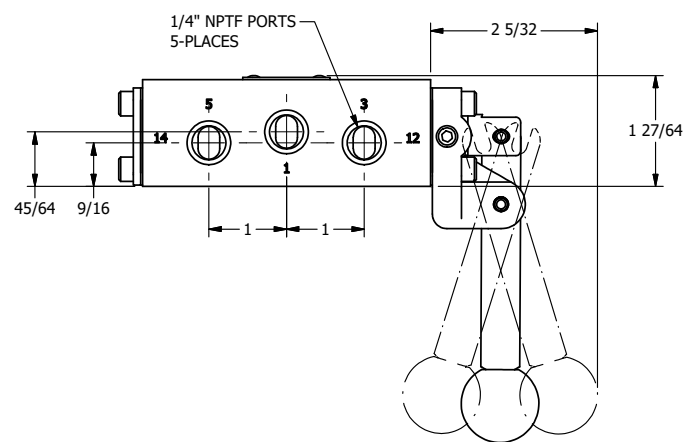

4

3

2

1

B

B

A

A

4

3

2

1

AAA
PRODUCTS
INTERNATIONAL

**AAA PRODUCTS
INTERNATIONAL**
7114 Harry Hines Blvd
Dallas, TX 75235

TITLE: 1/4" SIDE PORT, LEVER, 3 POS,
DTNT C, CLSD SPR CTR FRM A,
RED KNOB, 180D LVR

DRAWING NO.:
DIM_HW2JT

THE INFORMATION CONTAINED WITHIN THIS DOCUMENT IS PROPRIETARY TO AAA PRODUCTS AND MAY NOT BE DISCLOSED WITHOUT PRIOR WRITTEN CONSENT