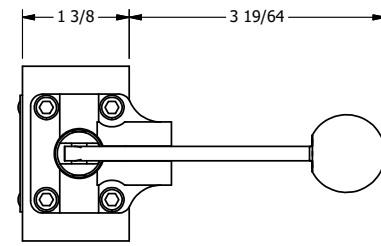

4

3

2

1

B

B

A

A

4

3

2

1

AAA
PRODUCTS
INTERNATIONAL

**AAA PRODUCTS
INTERNATIONAL**
7114 Harry Hines Blvd
Dallas, TX 75235

TITLE: 1/4" SIDE PORT, LEVER, 3 POS,
DTNT C, CLSD SPR CTR FRM A,
RED KNOB, 180D LVR

DRAWING NO.:
DIM_HW2JT

THE INFORMATION CONTAINED WITHIN THIS DOCUMENT IS PROPRIETARY TO AAA PRODUCTS AND MAY NOT BE DISCLOSED WITHOUT PRIOR WRITTEN CONSENT