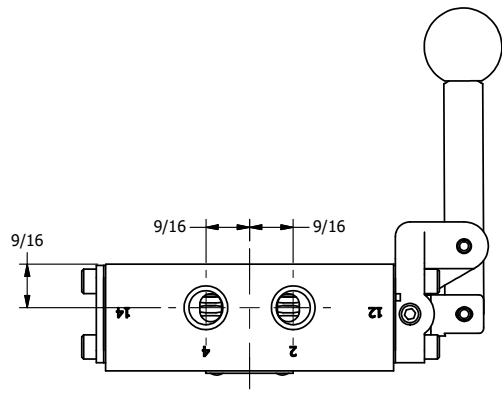

4

3

2

1

B

B

A

A

4

3

2

1

AAA
PRODUCTS
INTERNATIONAL

**AAA PRODUCTS
INTERNATIONAL**
7114 Harry Hines Blvd
Dallas, TX 75235

TITLE: 1/4" SIDE PORT, LEVER, 3 POS,
DTNT C, CLSD SPR CTR FRM A,
RED KNOB, 180D LVR

DRAWING NO.:
DIM_HW2JT

THE INFORMATION CONTAINED WITHIN THIS DOCUMENT IS PROPRIETARY TO AAA PRODUCTS AND MAY NOT BE DISCLOSED WITHOUT PRIOR WRITTEN CONSENT