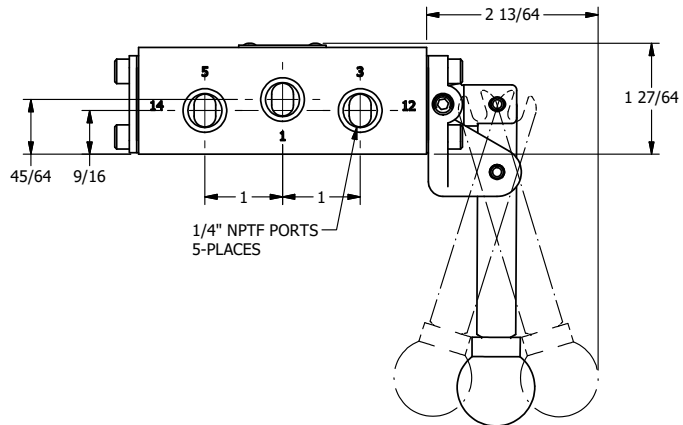

1/4" NPTF PORTS
5-PLACES

AAA
PRODUCTS
INTERNATIONAL

**AAA PRODUCTS
INTERNATIONAL**
7114 Harry Hines Blvd
Dallas, TX 75235

TITLE: 1/4" SIDE PORT, LEVER, 3 POS,
DTNT C, CLSD SPR CTR FRM A,
HVY DUTY, 180D LVR