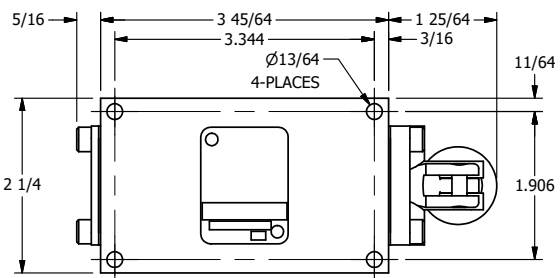

4

3

2

1

B

B

A

A

1/4" NPTF PORTS
5-PLACES

AAA
PRODUCTS
INTERNATIONAL

**AAA PRODUCTS
INTERNATIONAL**
7114 Harry Hines Blvd
Dallas, TX 75235

TITLE: 1/4" SIDE PORT, LEVER, 3 POS,
DTNT C, CLSD SPR CTR FRM A,
HVY DUTY, 180D LVR

DRAWING NO.:
DIM_HW2HT

4

3

2

1

THE INFORMATION CONTAINED WITHIN THIS DOCUMENT IS PROPRIETARY TO AAA PRODUCTS AND MAY NOT BE DISCLOSED WITHOUT PRIOR WRITTEN CONSENT