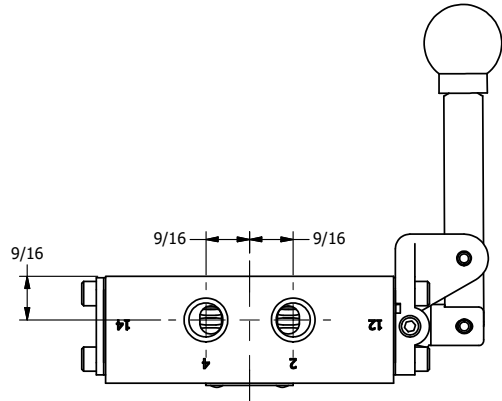

4

3

2

1

B

B

A

A

1/4" NPTF PORTS
5-PLACES

AAA
PRODUCTS
INTERNATIONAL

**AAA PRODUCTS
INTERNATIONAL**
7114 Harry Hines Blvd
Dallas, TX 75235

TITLE: 1/4" SIDE PORT, LEVER, 3 POS,
DTNT C, CLSD SPR CTR FRM A,
HVY DUTY, 180D LVR

DRAWING NO.:
DIM_HW2HT

4

3

2

1

THE INFORMATION CONTAINED WITHIN THIS DOCUMENT IS PROPRIETARY TO AAA PRODUCTS AND MAY NOT BE DISCLOSED WITHOUT PRIOR WRITTEN CONSENT