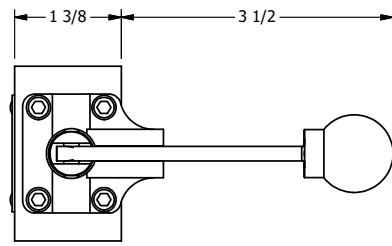

4

3

2

1

B

B

A

A

1/4" NPTF PORTS
5-PLACES

AAA
PRODUCTS
INTERNATIONAL

**AAA PRODUCTS
INTERNATIONAL**
7114 Harry Hines Blvd
Dallas, TX 75235

TITLE: 1/4" SIDE PORT, LEVER, 3 POS,
DTNT C, CLSD SPR CTR FRM A,
HVY DUTY, 180D LVR

DRAWING NO.:
DIM_HW2HT

4

3

2

1

THE INFORMATION CONTAINED WITHIN THIS DOCUMENT IS PROPRIETARY TO AAA PRODUCTS AND MAY NOT BE DISCLOSED WITHOUT PRIOR WRITTEN CONSENT