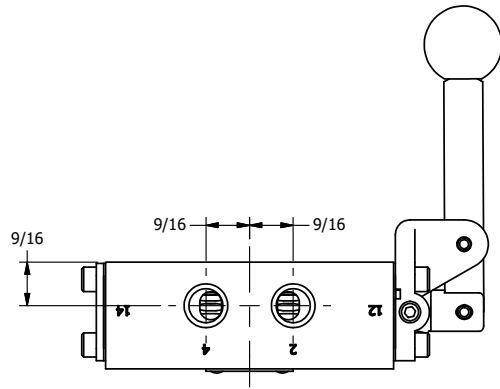

4

3

2

1

B

B

AAA
PRODUCTS
INTERNATIONAL

**AAA PRODUCTS
INTERNATIONAL**
7114 Harry Hines Blvd
Dallas, TX 75235

TITLE: 1/4" SIDE PORT, LEVER, 3 POS,
SPR CLSD CTR FRM A, DTNT C,
CHVY DTY, RED KNOB, 180D LVR

DRAWING NO.:
DIM_HW2HJT

4

3

2

1

A

A

THE INFORMATION CONTAINED WITHIN THIS DOCUMENT IS PROPRIETARY TO AAA PRODUCTS AND MAY NOT BE DISCLOSED WITHOUT PRIOR WRITTEN CONSENT