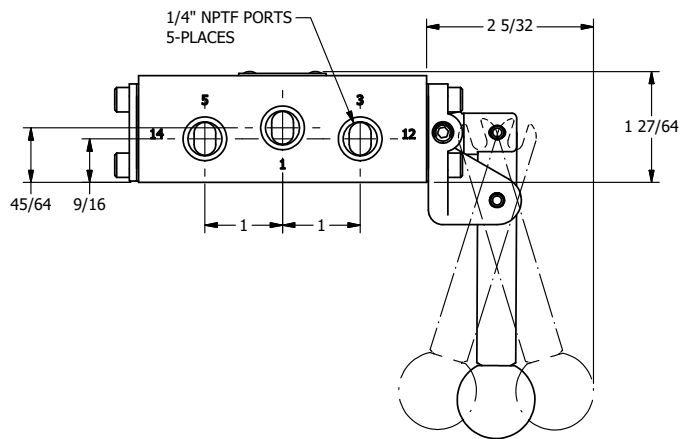

4

3

2

1

B

B

AAA
PRODUCTS
INTERNATIONAL

**AAA PRODUCTS
INTERNATIONAL**
7114 Harry Hines Blvd
Dallas, TX 75235

TITLE: 1/4" SIDE PORT, LEVER, 3 POS,
SPR CLSD CTR FRM A, DTNT C,
CHVY DTY, RED KNOB, 180D LVR

DRAWING NO.:
DIM_HW2HJT

4

3

2

1

A

A

THE INFORMATION CONTAINED WITHIN THIS DOCUMENT IS PROPRIETARY TO AAA PRODUCTS AND MAY NOT BE DISCLOSED WITHOUT PRIOR WRITTEN CONSENT