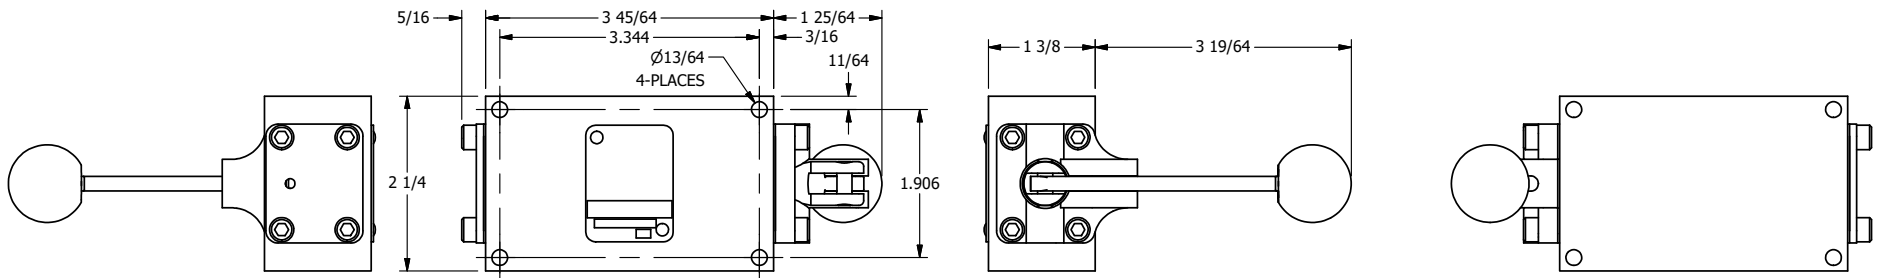

4

3

2

1

B

B

AAA
PRODUCTS
INTERNATIONAL

**AAA PRODUCTS
INTERNATIONAL**
7114 Harry Hines Blvd
Dallas, TX 75235

TITLE: 1/4" SIDE PORT, LEVER, 3 POS,
SPR CLSD CTR FRM A, DTNT C,
CHVY DTY, RED KNOB, 180D LVR

DRAWING NO.:
DIM_HW2HJT

4

3

2

1

A

A

THE INFORMATION CONTAINED WITHIN THIS DOCUMENT IS PROPRIETARY TO AAA PRODUCTS AND MAY NOT BE DISCLOSED WITHOUT PRIOR WRITTEN CONSENT