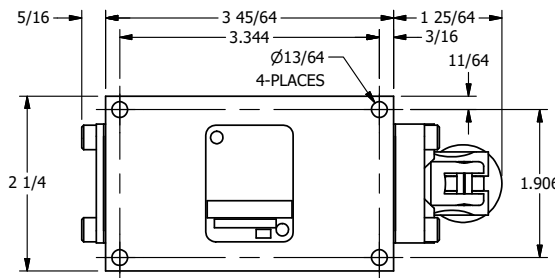

4

3

2

1

B

B

A

A

AAA
PRODUCTS
INTERNATIONAL

**AAA PRODUCTS
INTERNATIONAL**
7114 Harry Hines Blvd
Dallas, TX 75235

TITLE: 1/4" SIDE PORT, LEVER, 3 POS,
DTNT C, REGEN SPR CTR FRM A,
RED KNOB, 180D LVR

DRAWING NO.:
DIM_HW2GJT

4

3

2

1

A

A

THE INFORMATION CONTAINED WITHIN THIS DOCUMENT IS PROPRIETARY TO AAA PRODUCTS AND MAY NOT BE DISCLOSED WITHOUT PRIOR WRITTEN CONSENT