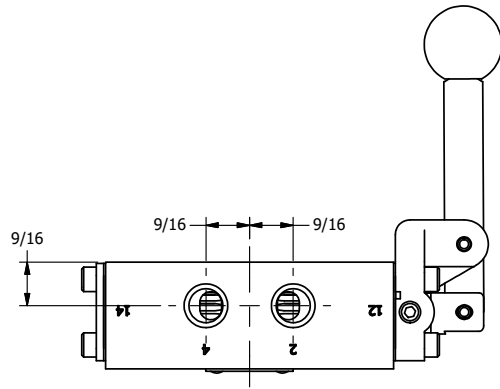

4

3

2

1

B

B

A

A

AAA
PRODUCTS
INTERNATIONAL

**AAA PRODUCTS
INTERNATIONAL**
7114 Harry Hines Blvd
Dallas, TX 75235

TITLE: 1/4" SIDE PORT, LEVER, 3 POS,
DTNT C, REGEN SPR CTR FRM A,
RED KNOB, 180D LVR

DRAWING NO.:
DIM_HW2GJT

4

3

2

1

A

A

THE INFORMATION CONTAINED WITHIN THIS DOCUMENT IS PROPRIETARY TO AAA PRODUCTS AND MAY NOT BE DISCLOSED WITHOUT PRIOR WRITTEN CONSENT