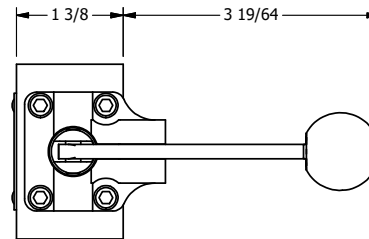

4

3

2

1

B

B

A

A

AAA
PRODUCTS
INTERNATIONAL

**AAA PRODUCTS
INTERNATIONAL**
7114 Harry Hines Blvd
Dallas, TX 75235

TITLE: 1/4" SIDE PORT, LEVER, 3 POS,
DTNT C, REGEN SPR CTR FRM A,
RED KNOB, 180D LVR

DRAWING NO.:
DIM_HW2GJT

4

3

2

1

A

A

THE INFORMATION CONTAINED WITHIN THIS DOCUMENT IS PROPRIETARY TO AAA PRODUCTS AND MAY NOT BE DISCLOSED WITHOUT PRIOR WRITTEN CONSENT