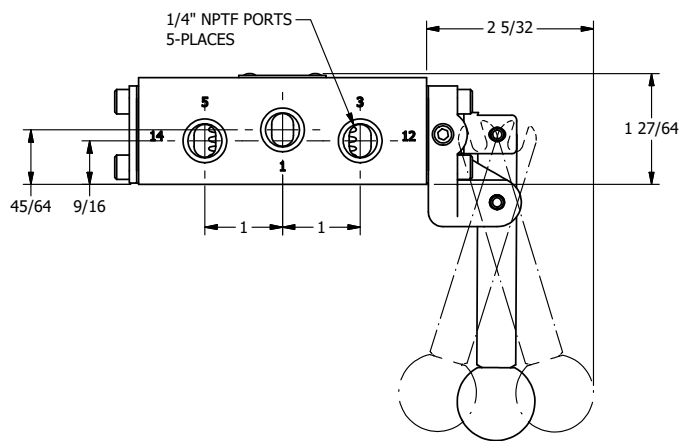

AAA
PRODUCTS
INTERNATIONAL

**AAA PRODUCTS
INTERNATIONAL**
7114 Harry Hines Blvd
Dallas, TX 75235

TITLE: 1/4" SIDE PORT, LEVER, 3 POS,
DTNT C, REGEN SPR CTR FRM A,
RED KNOB, 180D LVR

DRAWING NO.:
DIM_HW2GJT