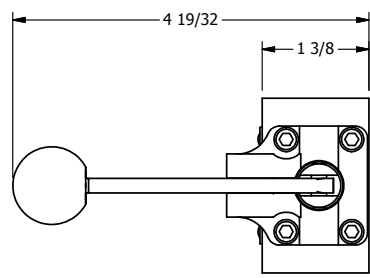

4

3

2

1

1/4" NPTF PORTS  
5-PLACES

**AAA**  
PRODUCTS  
INTERNATIONAL  
AAA PRODUCTS  
INTERNATIONAL  
7114 Harry Hines Blvd  
Dallas, TX 75235

TITLE: 1/4" SIDE PORT, LEVER, 3 POS,  
DETENT C, SPR CTR FROM A,  
FLOAT CTR SPL, RED KNOB

DRAWING NO.:  
DIM\_HW2GJ

4

3

2

1

THE INFORMATION CONTAINED WITHIN THIS DOCUMENT IS PROPRIETARY TO AAA PRODUCTS AND MAY NOT BE DISCLOSED WITHOUT PRIOR WRITTEN CONSENT