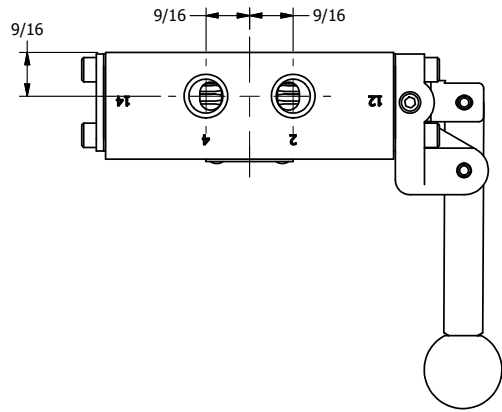

4

3

2

1

1/4" NPTF PORTS  
5-PLACES

**AAA**  
PRODUCTS  
INTERNATIONAL  
AAA PRODUCTS  
INTERNATIONAL  
7114 Harry Hines Blvd  
Dallas, TX 75235

TITLE: 1/4" SIDE PORT, LEVER, 3 POS,  
DETENT C, SPR CTR FROM A,  
FLOAT CTR SPL, RED KNOB

DRAWING NO.:  
DIM\_HW2GJ

4

3

2

1

THE INFORMATION CONTAINED WITHIN THIS DOCUMENT IS PROPRIETARY TO AAA PRODUCTS AND MAY NOT BE DISCLOSED WITHOUT PRIOR WRITTEN CONSENT