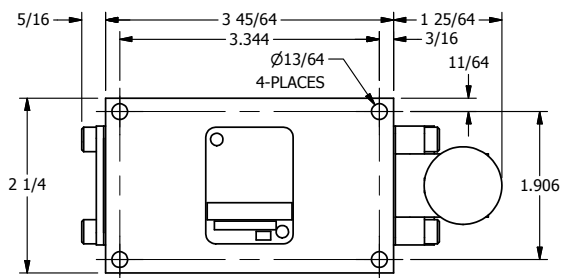

4

3

2

1

1/4" NPTF PORTS  
5-PLACES

**AAA**  
PRODUCTS  
INTERNATIONAL  
AAA PRODUCTS  
INTERNATIONAL  
7114 Harry Hines Blvd  
Dallas, TX 75235

TITLE: 1/4" SIDE PORT, LEVER, 3 POS,  
DETENT C, SPR CTR FROM A,  
FLOAT CTR SPL, RED KNOB

DRAWING NO.:  
DIM\_HW2GJ

4

3

2

1

THE INFORMATION CONTAINED WITHIN THIS DOCUMENT IS PROPRIETARY TO AAA PRODUCTS AND MAY NOT BE DISCLOSED WITHOUT PRIOR WRITTEN CONSENT