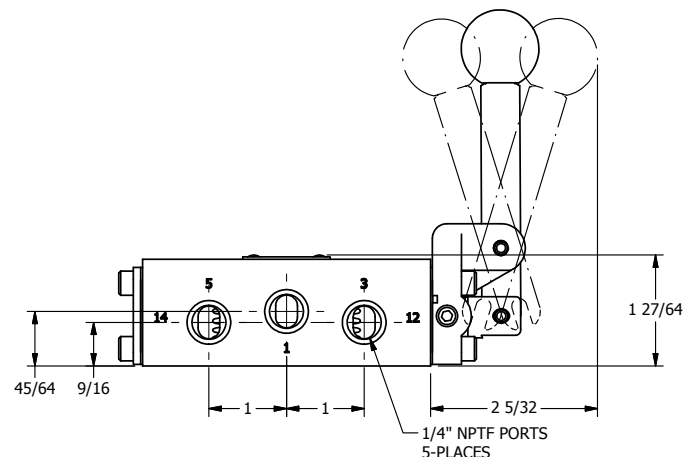

4

3

2

1

1/4" NPTF PORTS  
5-PLACES

**AAA**  
PRODUCTS  
INTERNATIONAL  
AAA PRODUCTS  
INTERNATIONAL  
7114 Harry Hines Blvd  
Dallas, TX 75235

TITLE: 1/4" SIDE PORT, LEVER, 3 POS,  
DETENT C, SPR CTR FROM A,  
FLOAT CTR SPL, RED KNOB

DRAWING NO.:  
DIM\_HW2GJ

4

3

2

1

THE INFORMATION CONTAINED WITHIN THIS DOCUMENT IS PROPRIETARY TO AAA PRODUCTS AND MAY NOT BE DISCLOSED WITHOUT PRIOR WRITTEN CONSENT