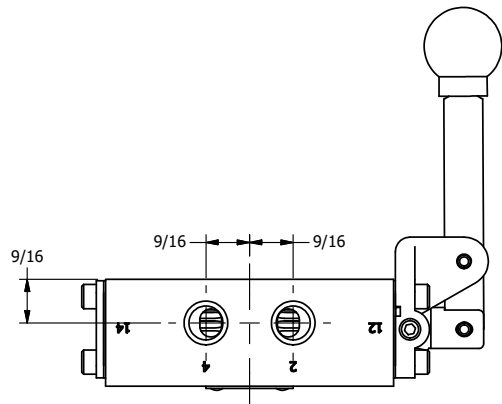

AAA
PRODUCTS
INTERNATIONAL

**AAA PRODUCTS
INTERNATIONAL**
7114 Harry Hines Blvd
Dallas, TX 75235

TITLE: 1/4" SIDE PORT, LEVER, 3 POS,
DTNT C, REGEN SPR CTR FRM A,
HVY DUTY, 180D LVR

DRAWING NO.:
DIM_HW2GHT