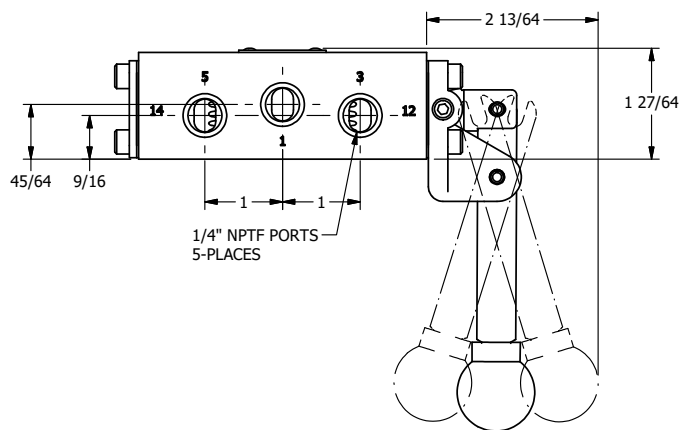

AAA
PRODUCTS
INTERNATIONAL

**AAA PRODUCTS
INTERNATIONAL**
7114 Harry Hines Blvd
Dallas, TX 75235

TITLE: 1/4" SIDE PORT, LEVER, 3 POS,
DTNT C, REGEN SPR CTR FRM A,
HVY DUTY, 180D LVR

DRAWING NO.:
DIM_HW2GHT