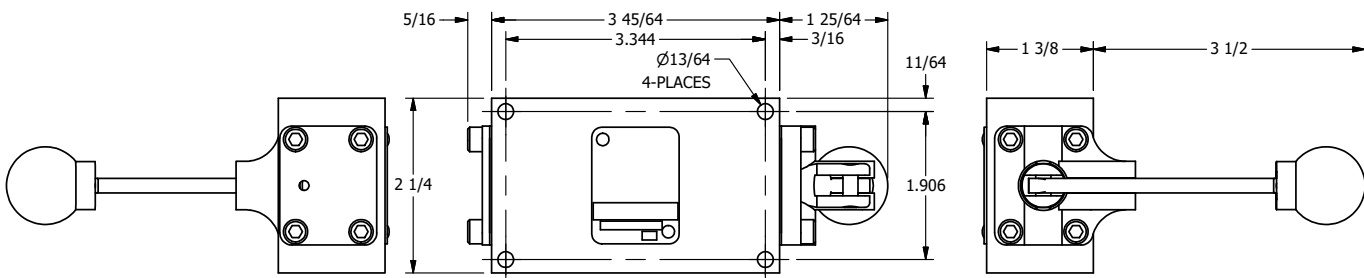

AAA
PRODUCTS
INTERNATIONAL

**AAA PRODUCTS
INTERNATIONAL**
7114 Harry Hines Blvd
Dallas, TX 75235

TITLE: 1/4" SIDE PORT, LEVER, 3 POS,
DTNT C, REGEN SPR CTR FRM A,
HVY DUTY, 180D LVR

DRAWING NO.:
DIM_HW2GHT